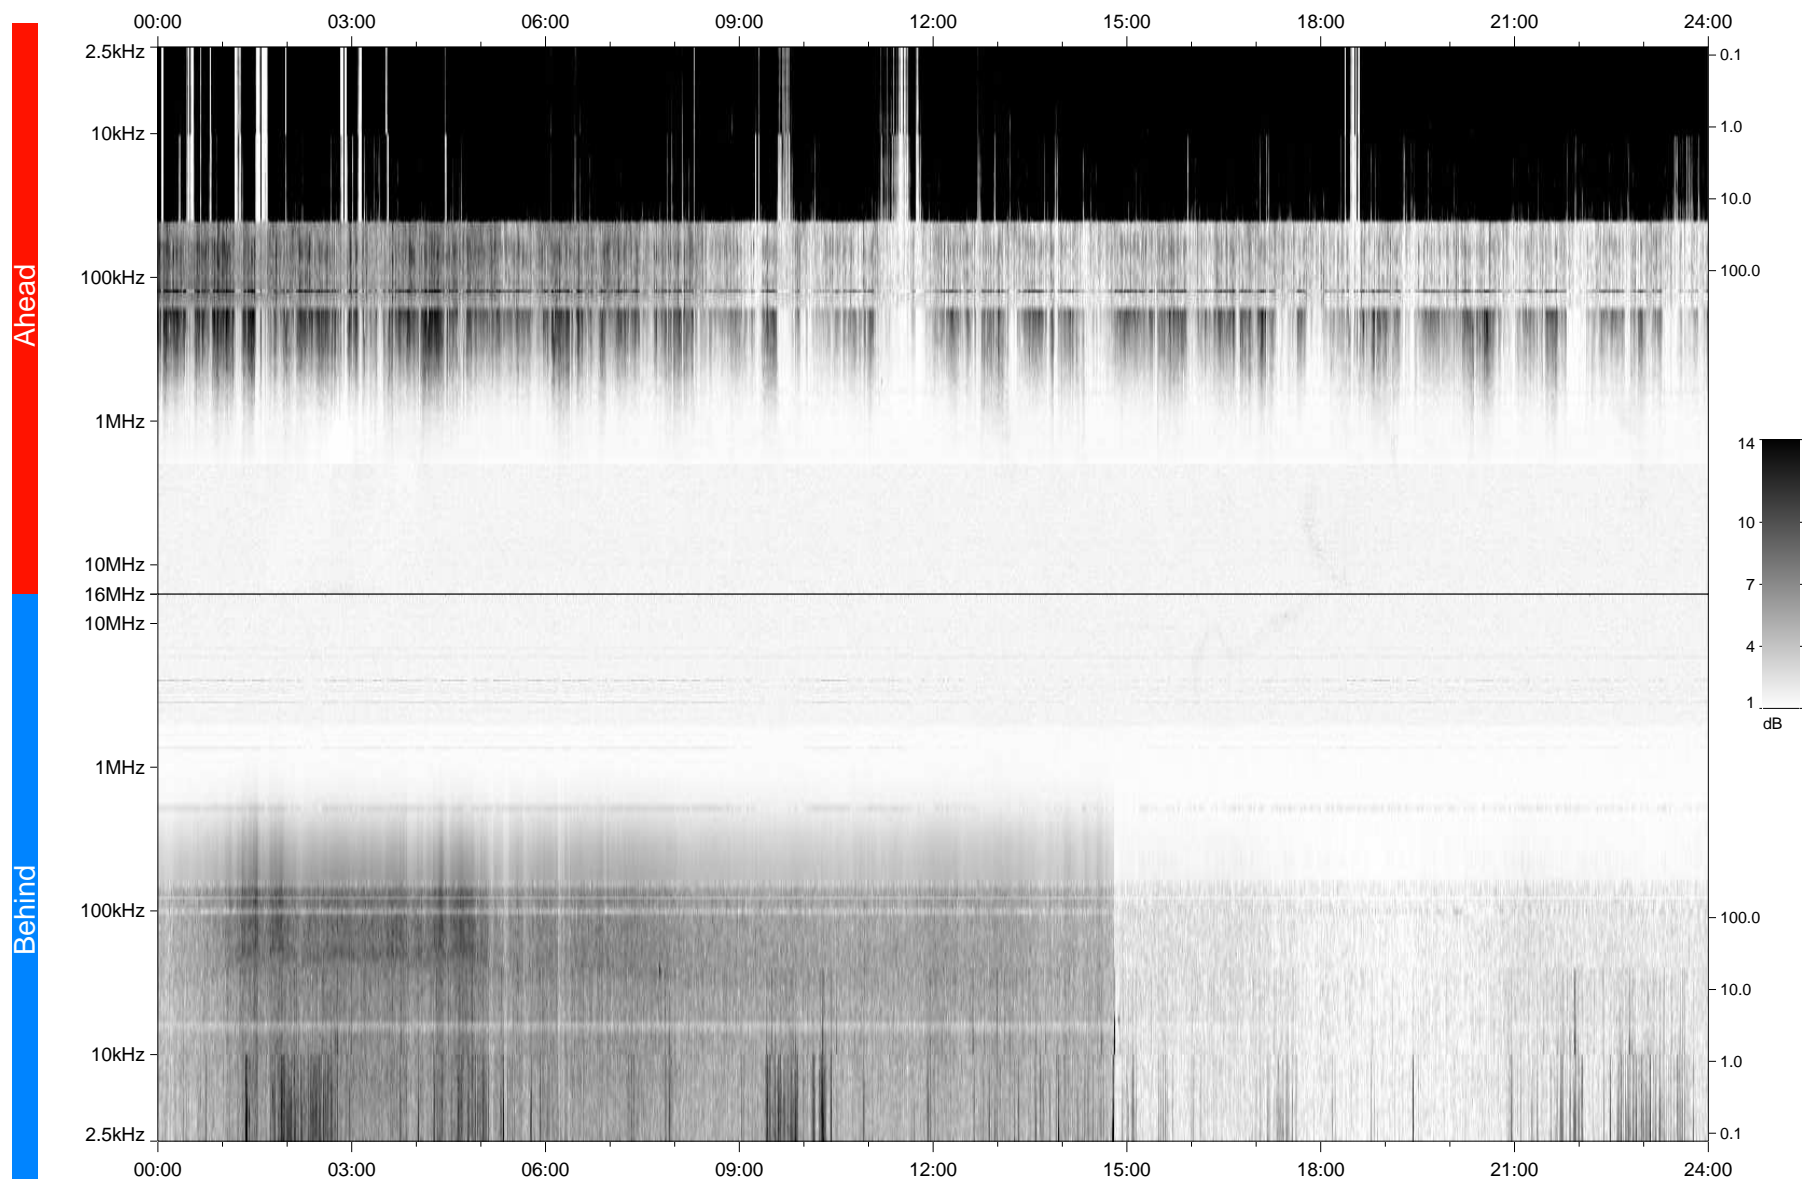

STEREO/WAVES Daily Summary - 10-Mar-2009 (DOY 069)

Ahead source file: swaves_ahead_2009_069_1_04.fin
Ahead PSE Angle: -44.3°

Behind PSE Angle: -47.6°
Behind source file: swaves_behind_2009_069_1_04.fin

Time (UTC)

file: stereo_swaves_daily-summary_gray_20090310_v04
made by: space.umn.edu on macOS with TDL 8.8.2 on 2022-10-17 04:06:56, with TLib V945 / dynspec V311