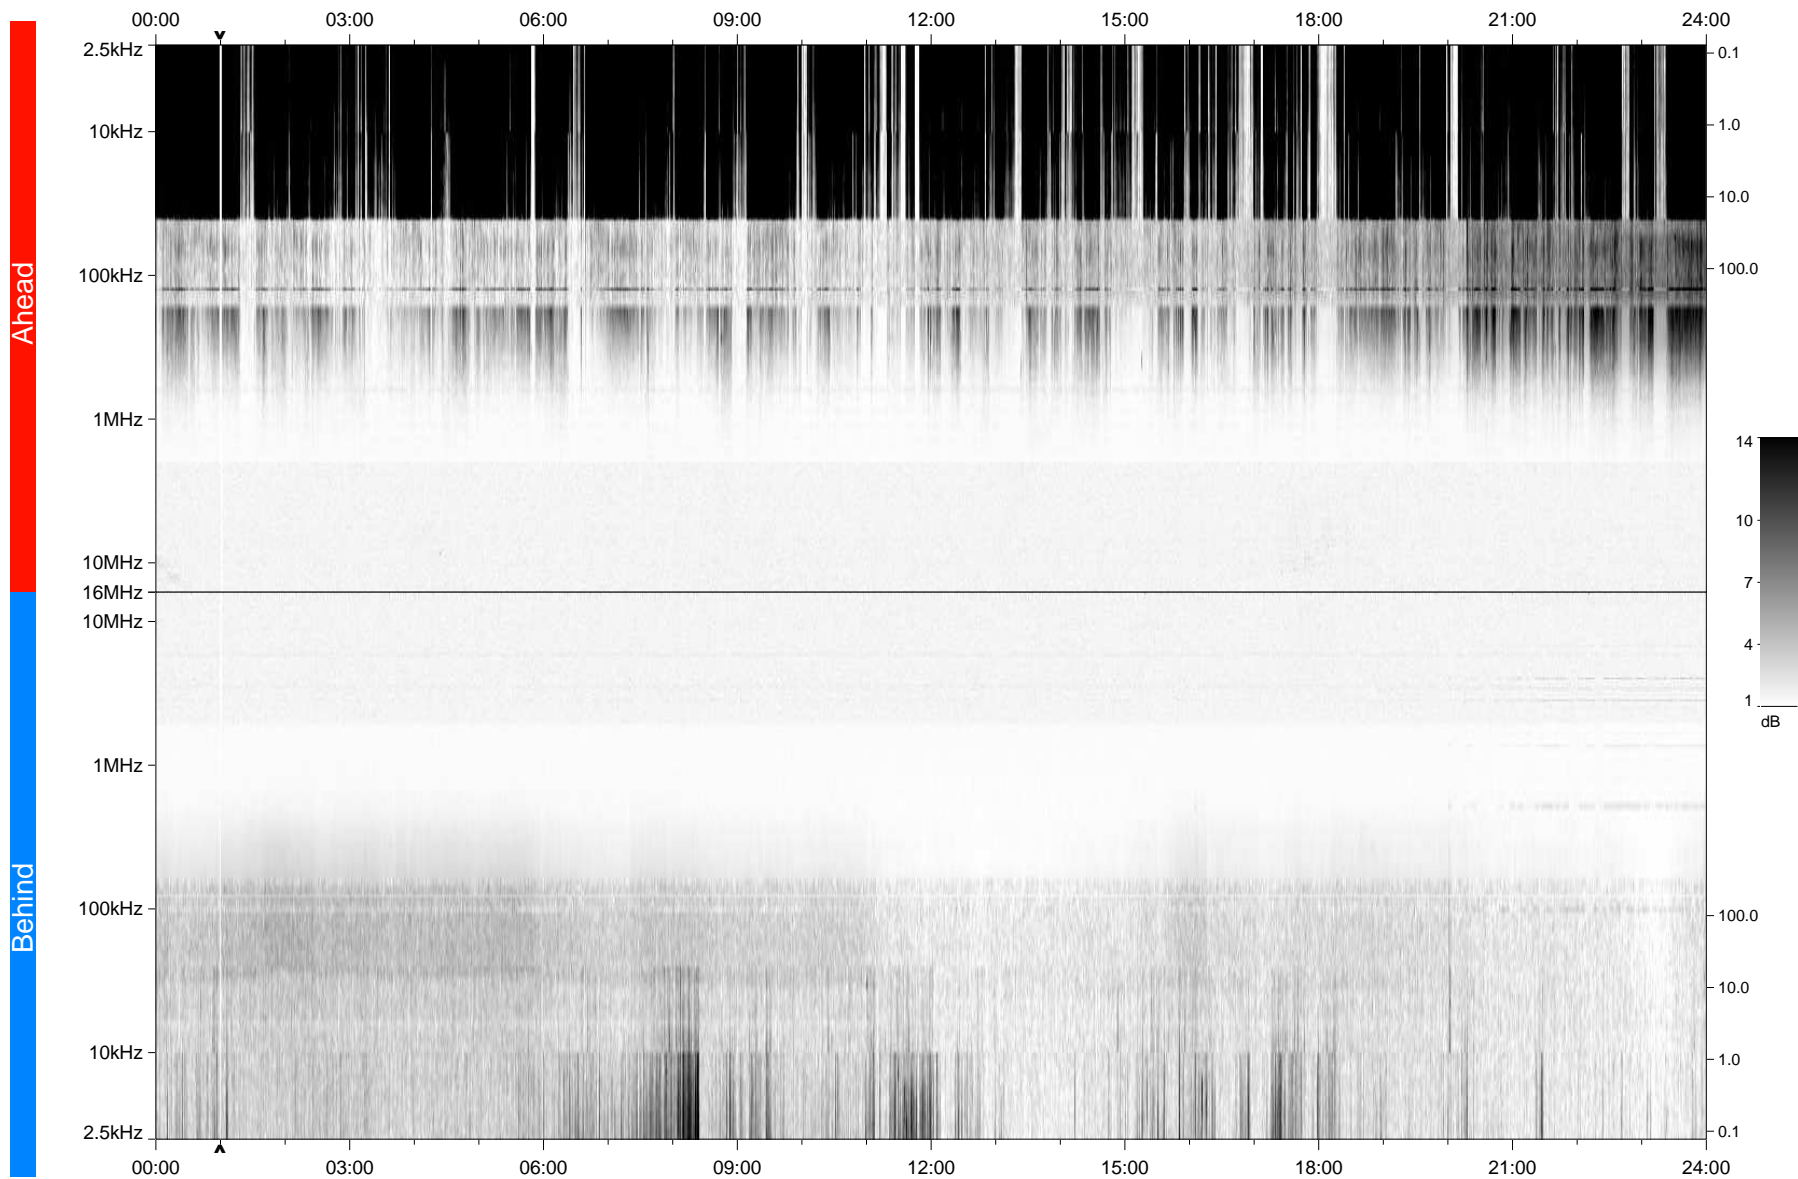

# STEREO/WAVES Daily Summary - 09-Mar-2009 (DOY 068)

Ahead source file: swaves\_ahead\_2009\_068\_1\_04.fin  
Ahead PSE Angle: 44.2°

Behind PSE Angle: -47.6°  
Behind source file: swaves\_behind\_2009\_068\_1\_04.fin

Time (UTC)

file: stereo\_swaves\_daily-summary\_gray\_20090309\_v04  
made by: space.umn.edu on macOS with TDL 8.8.2 on 2022-10-17 04:04:05, with TLib V945 / dynspec V311