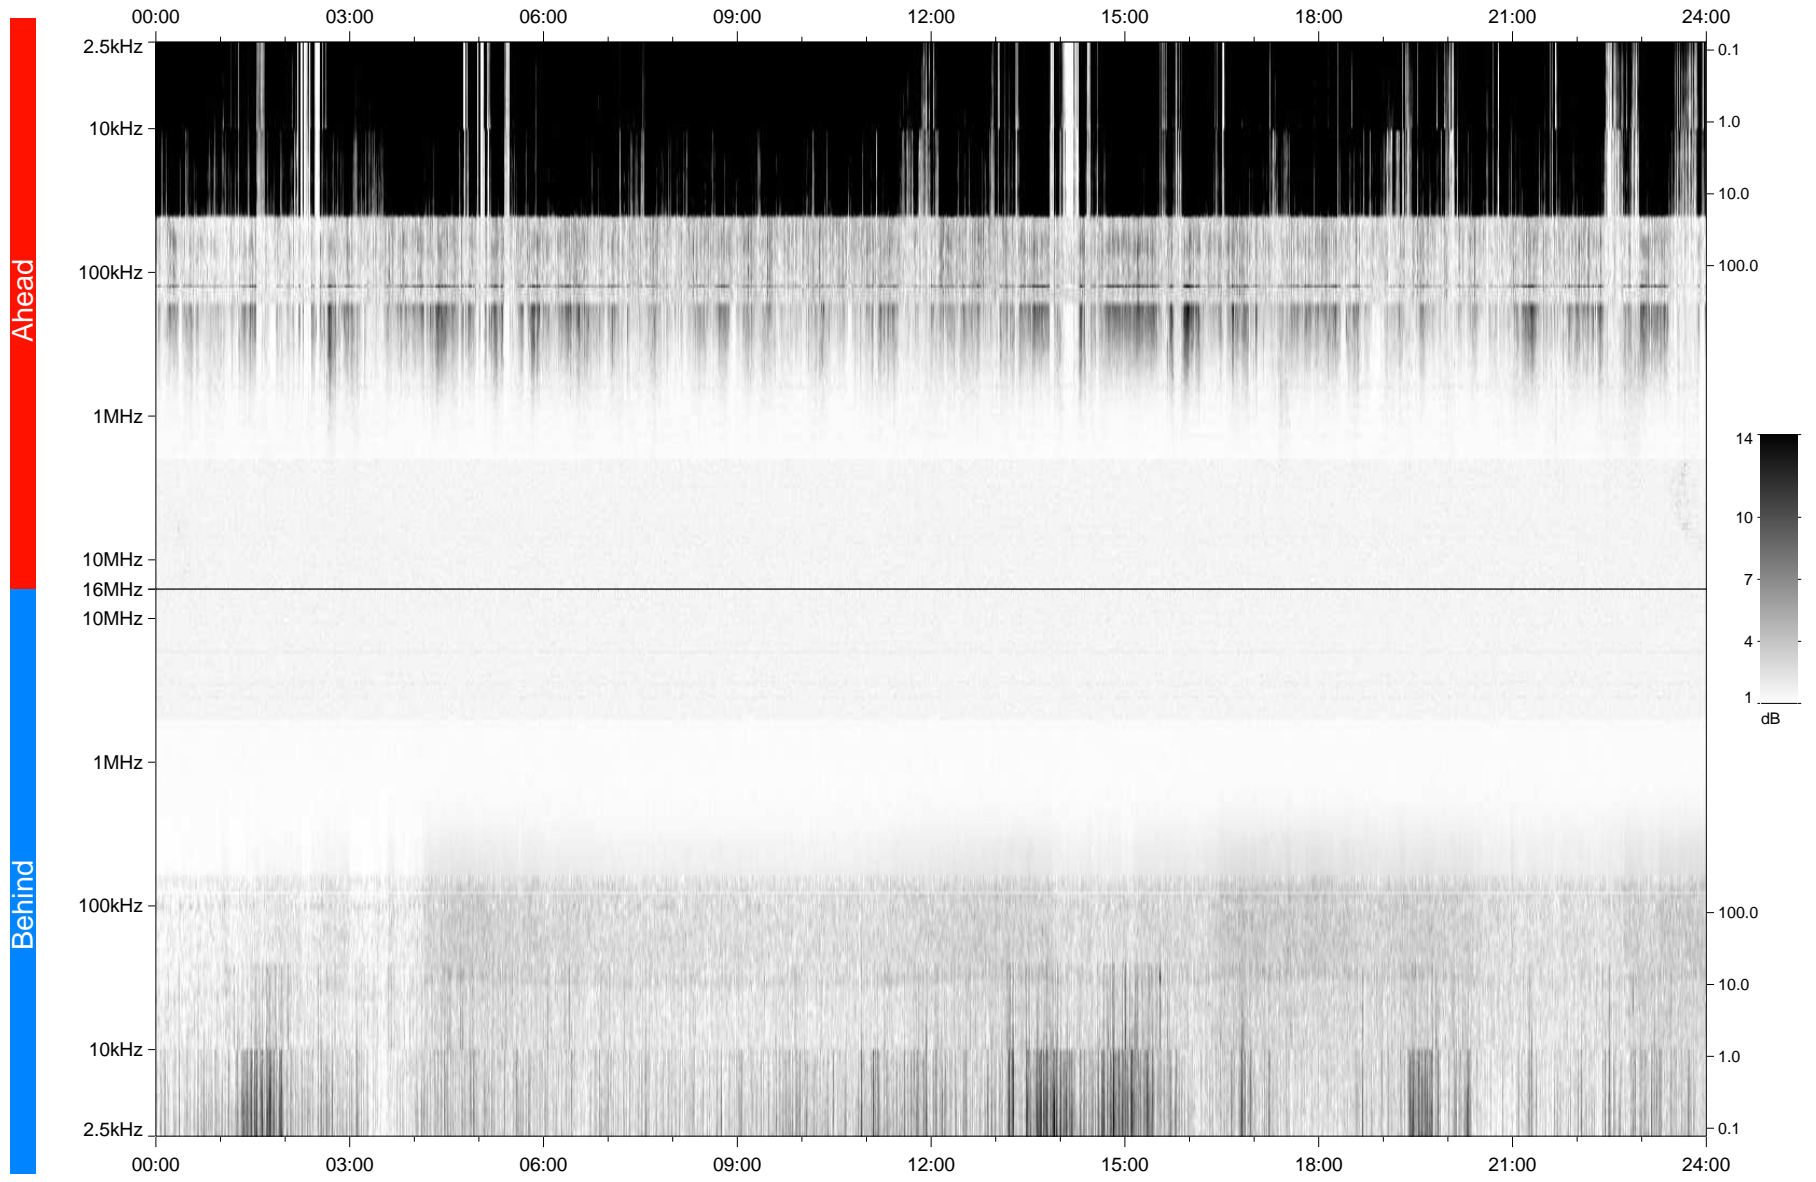

STEREO/WAVES Daily Summary - 08-Mar-2009 (DOY 067)

Ahead source file: swaves_ahead_2009_067_1_04.fin
Ahead PSE Angle: -44.2°

Behind PSE Angle: -47.6°
Behind source file: swaves_behind_2009_067_1_04.fin

Time (UTC)

file: stereo_swaves_daily-summary_gray_20090308_v04
made by: space.umn.edu on macOS with TDL 8.8.2 on 2022-10-17 04:01:14, with Tlib V945 / dynspec V311