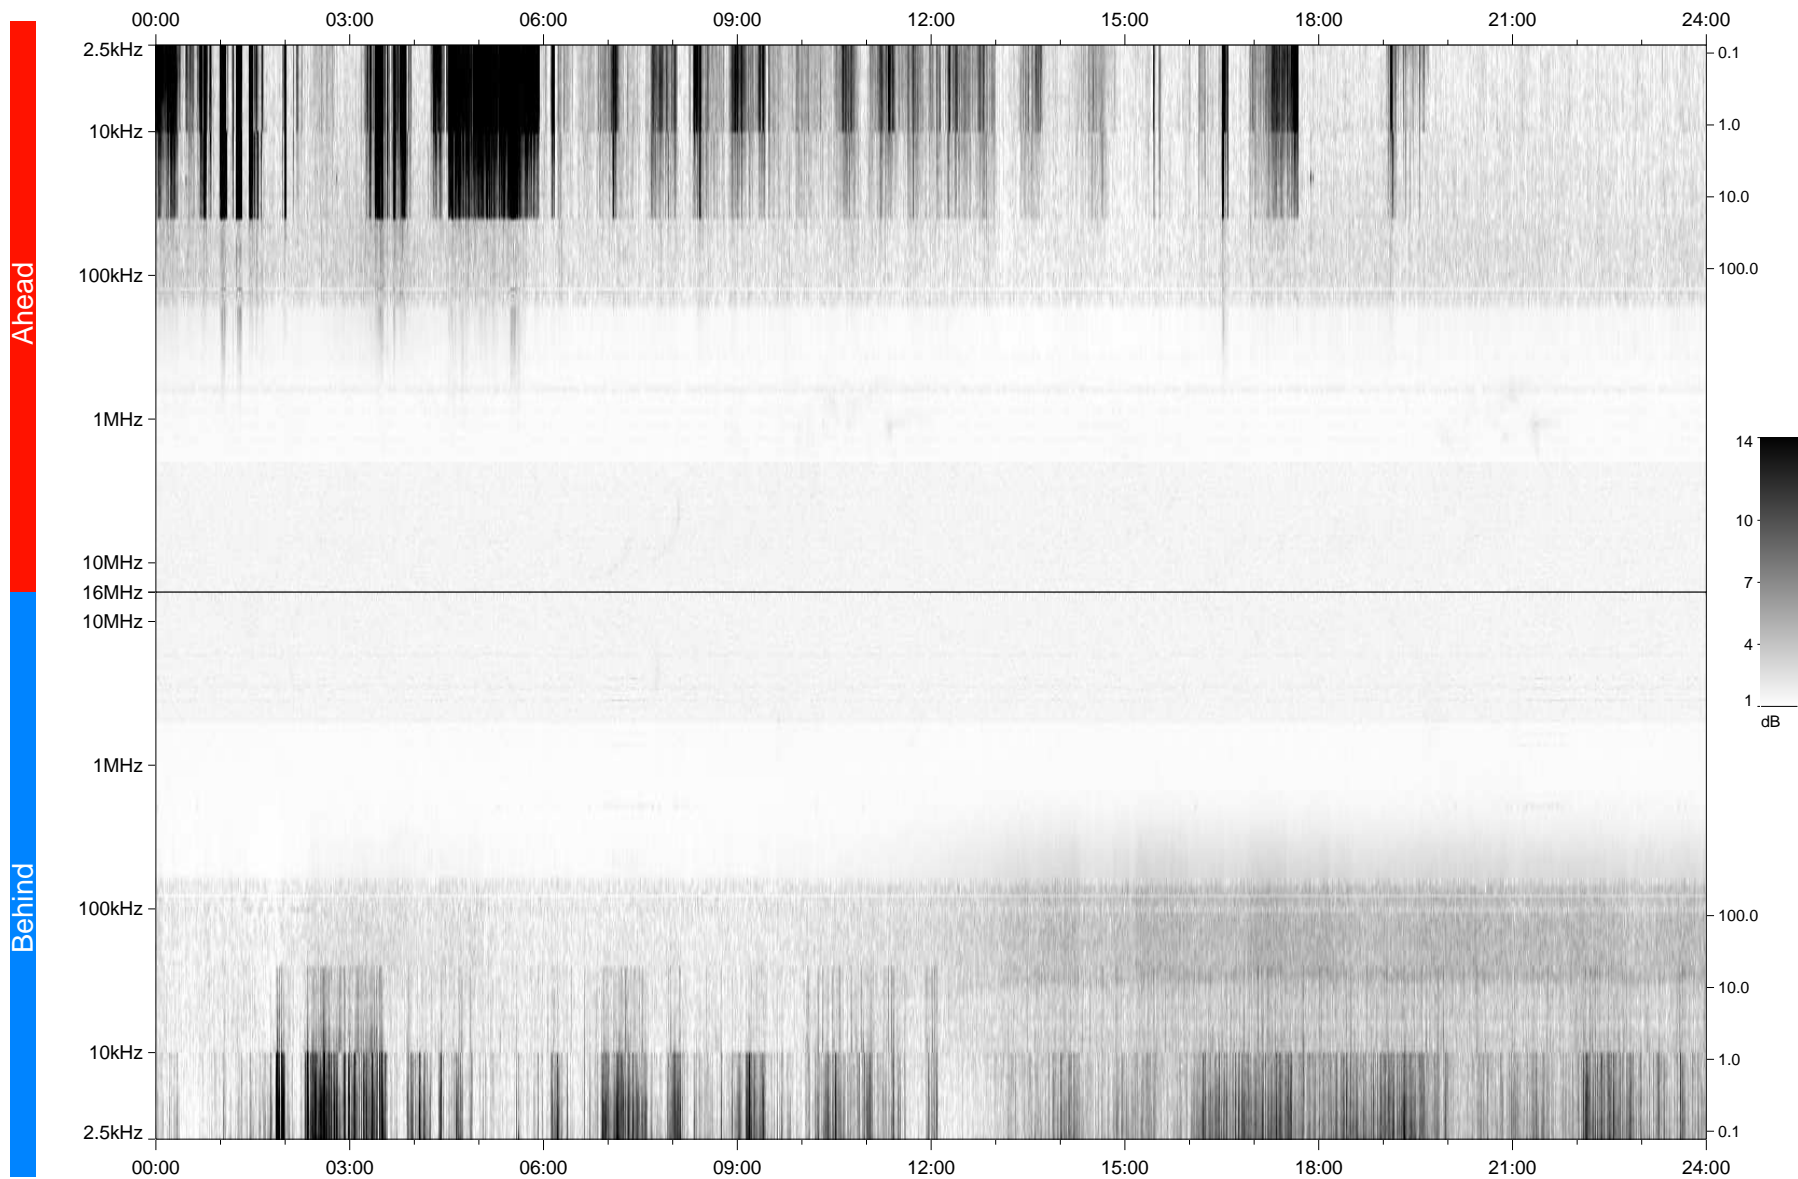

# STEREO/WAVES Daily Summary - 28-Feb-2009 (DOY 059)

Ahead source file: swaves\_ahead\_2009\_059\_1\_04.fin  
Ahead PSE Angle: 43.9°

Behind PSE Angle: -47.6°  
Behind source file: swaves\_behind\_2009\_059\_1\_04.fin

Time (UTC)

file: stereo\_swaves\_daily-summary\_gray\_20090228\_v04  
made by: space.umn.edu on macOS with IDL 8.8.2 on 2022-10-17 03:38:39, with TLib V945 / dynspec V311