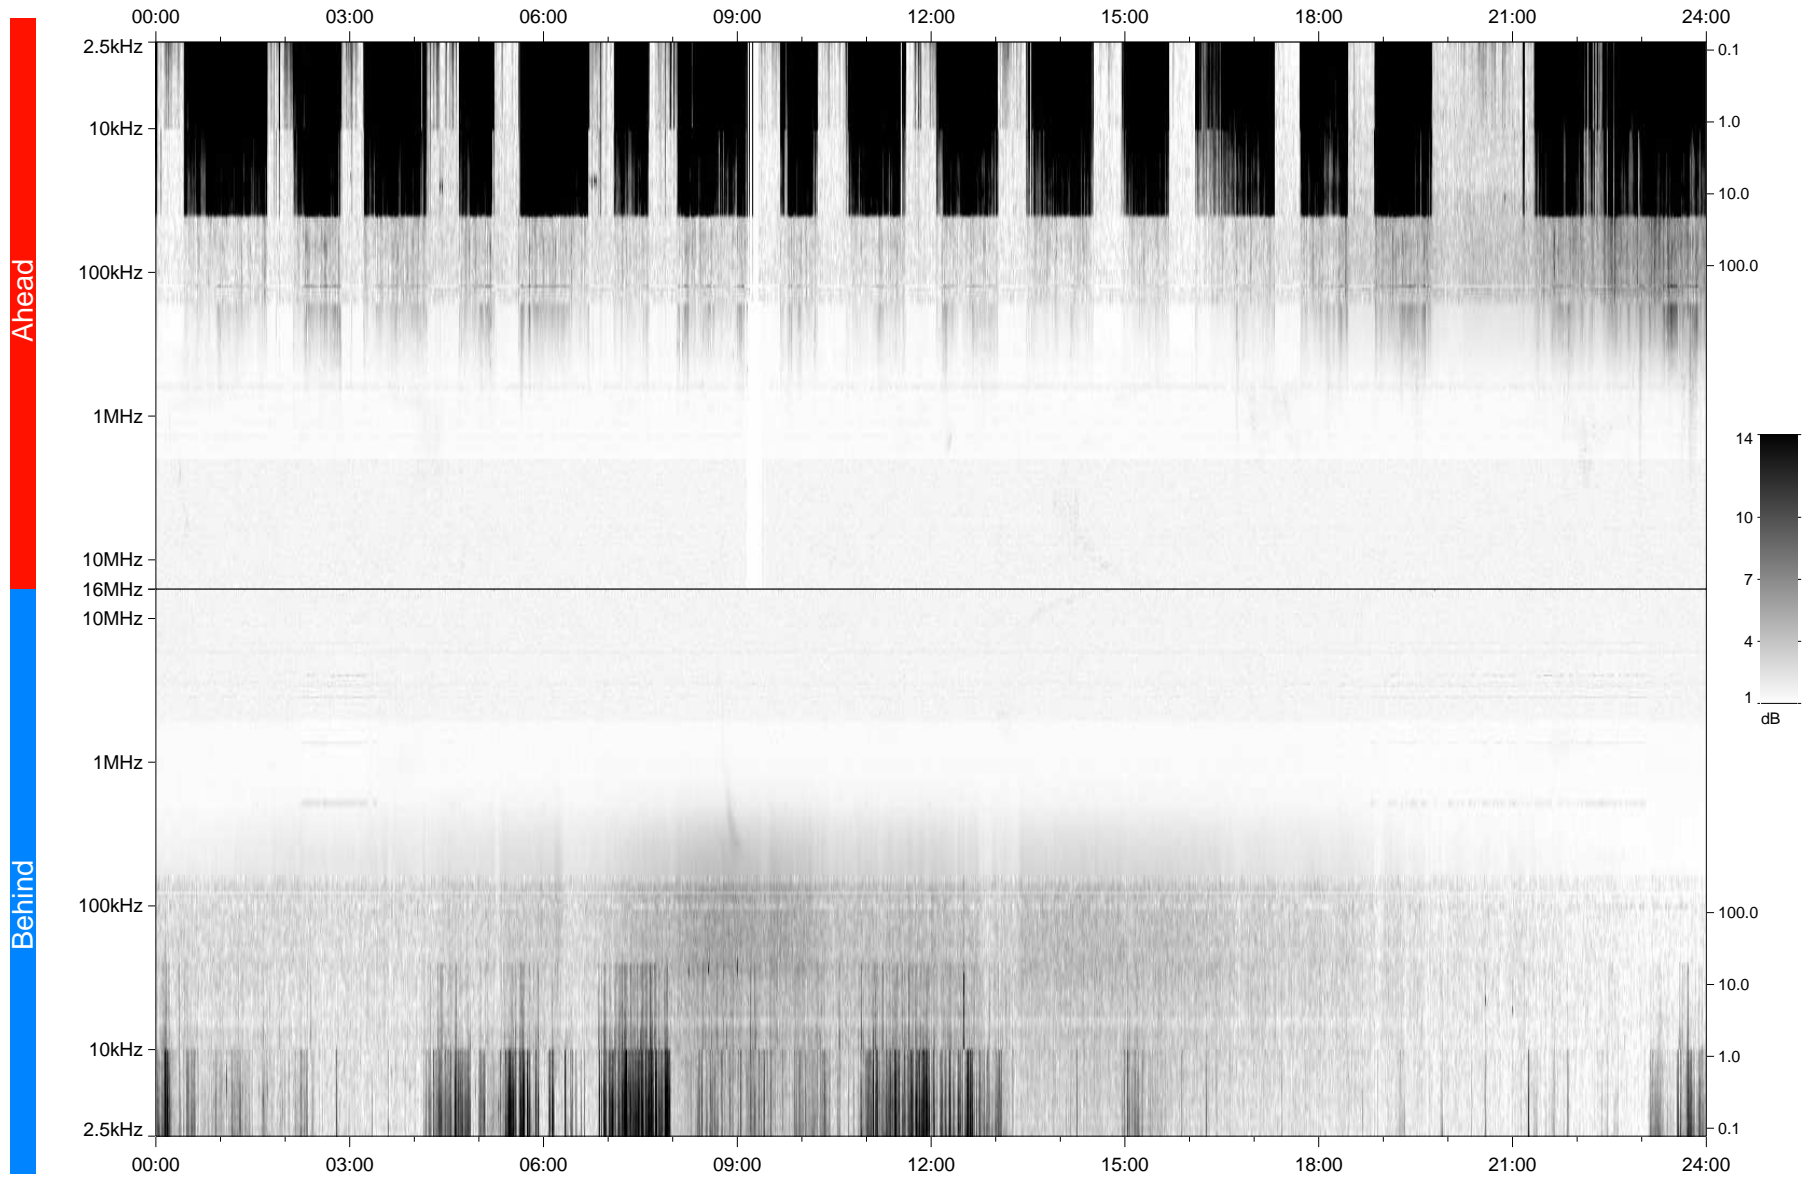

# STEREO/WAVES Daily Summary - 24-Feb-2009 (DOY 055)

Ahead source file: swaves\_ahead\_2009\_055\_1\_04.fin  
Ahead PSE Angle: 43.8°

Behind PSE Angle: -47.6°  
Behind source file: swaves\_behind\_2009\_055\_1\_04.fin

Time (UTC)

file: stereo\_swaves\_daily-summary\_gray\_20090224\_v04  
made by: space.umn.edu on macOS with TDL 8.8.2 on 2022-10-17 03:27:18, with TLib V945 / dynspec V311