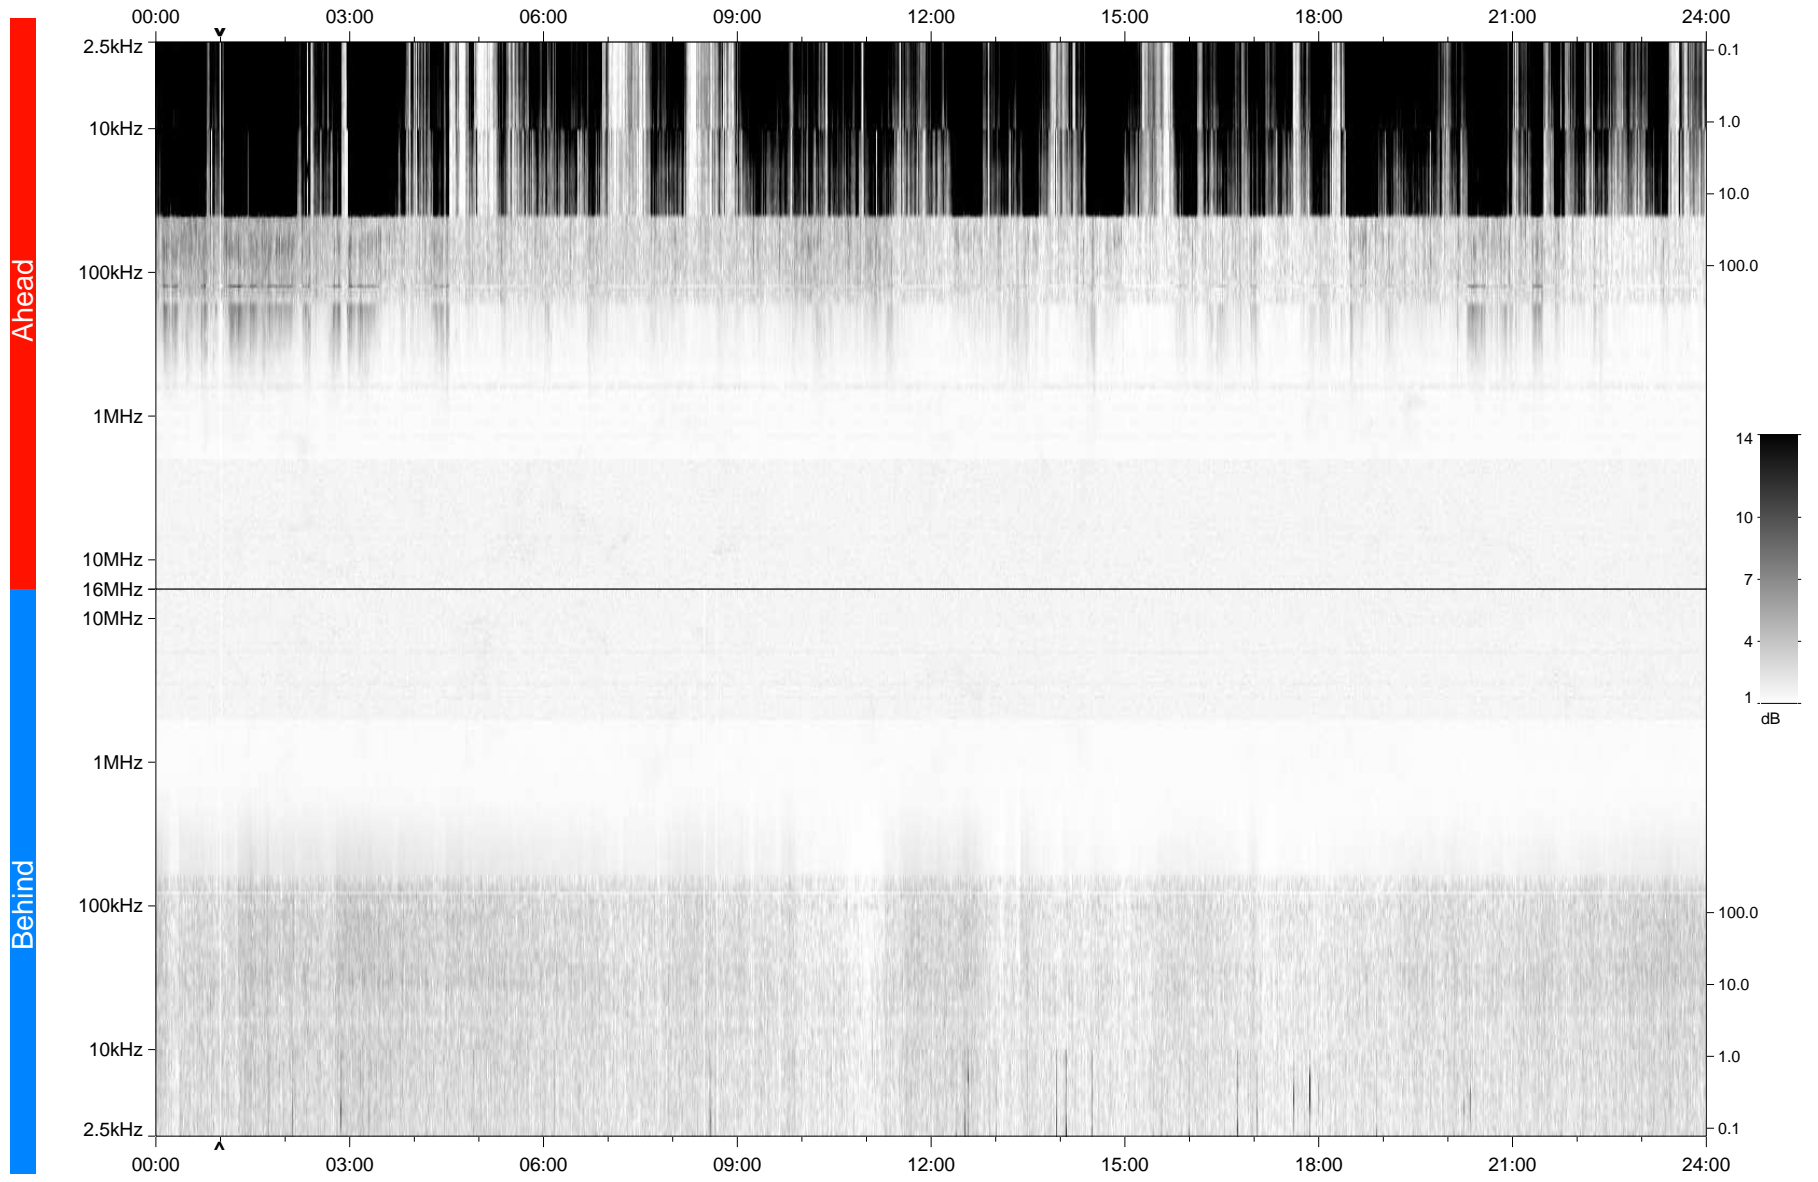

# STEREO/WAVES Daily Summary - 19-Feb-2009 (DOY 050)

Ahead source file: swaves\_ahead\_2009\_050\_1\_04.fin  
Ahead PSE Angle: 43.6°

Behind PSE Angle: -47.6°  
Behind source file: swaves\_behind\_2009\_050\_1\_04.fin

Time (UTC)

file: stereo\_swaves\_daily-summary\_gray\_20090219\_v04  
made by: space.umn.edu on macOS with TDL 8.8.2 on 2022-10-17 03:13:04, with Tlib V945 / dynspec V311