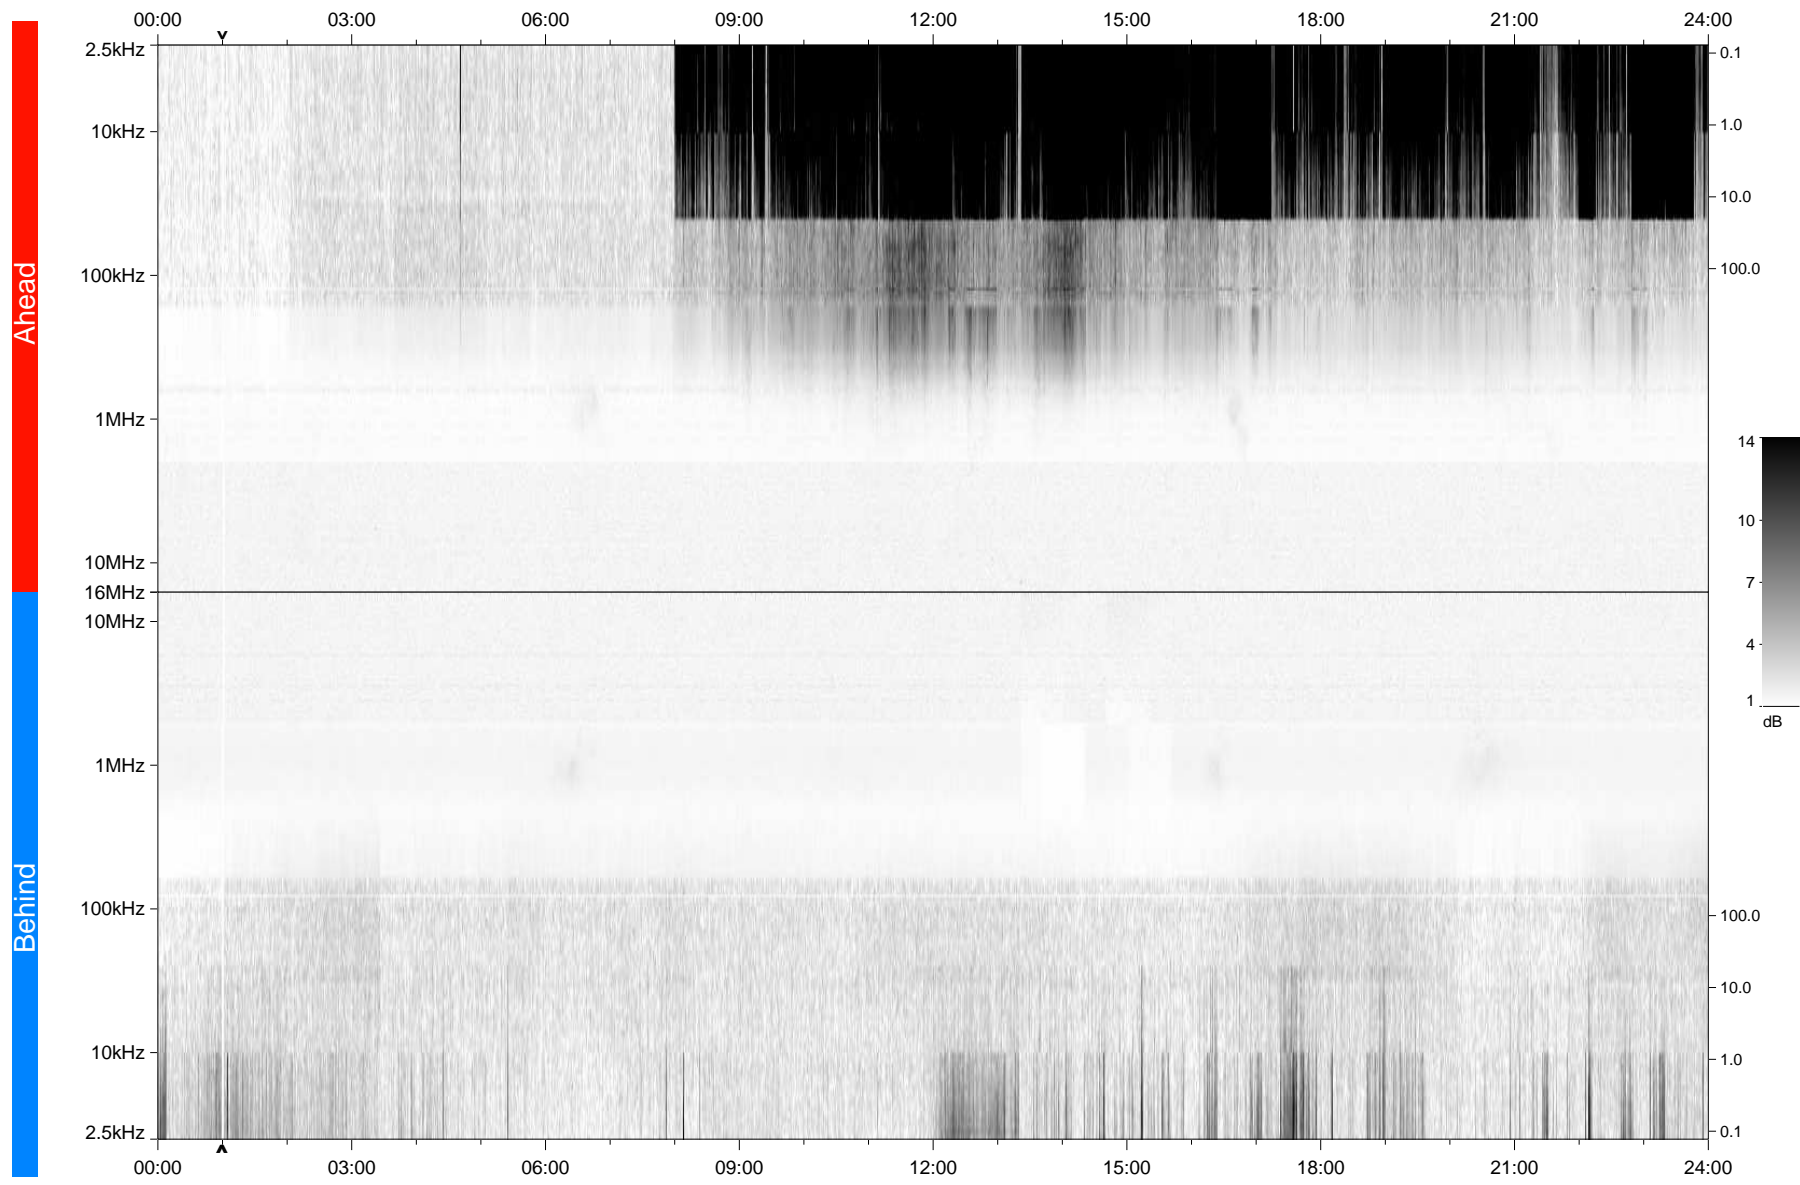

STEREO/WAVES Daily Summary - 17-Feb-2009 (DOY 048)

Ahead source file: swaves_ahead_2009_048_1_04.fin
Ahead PSE Angle: 43.5°

Behind PSE Angle: -47.6°
Behind source file: swaves_behind_2009_048_1_04.fin

Time (UTC)

file: stereo_swaves_daily-summary_gray_20090217_v04
made by: space.umn.edu on macOS with TDL 8.8.2 on 2022-10-17 03:07:23, with TLib V945 / dynspec V311