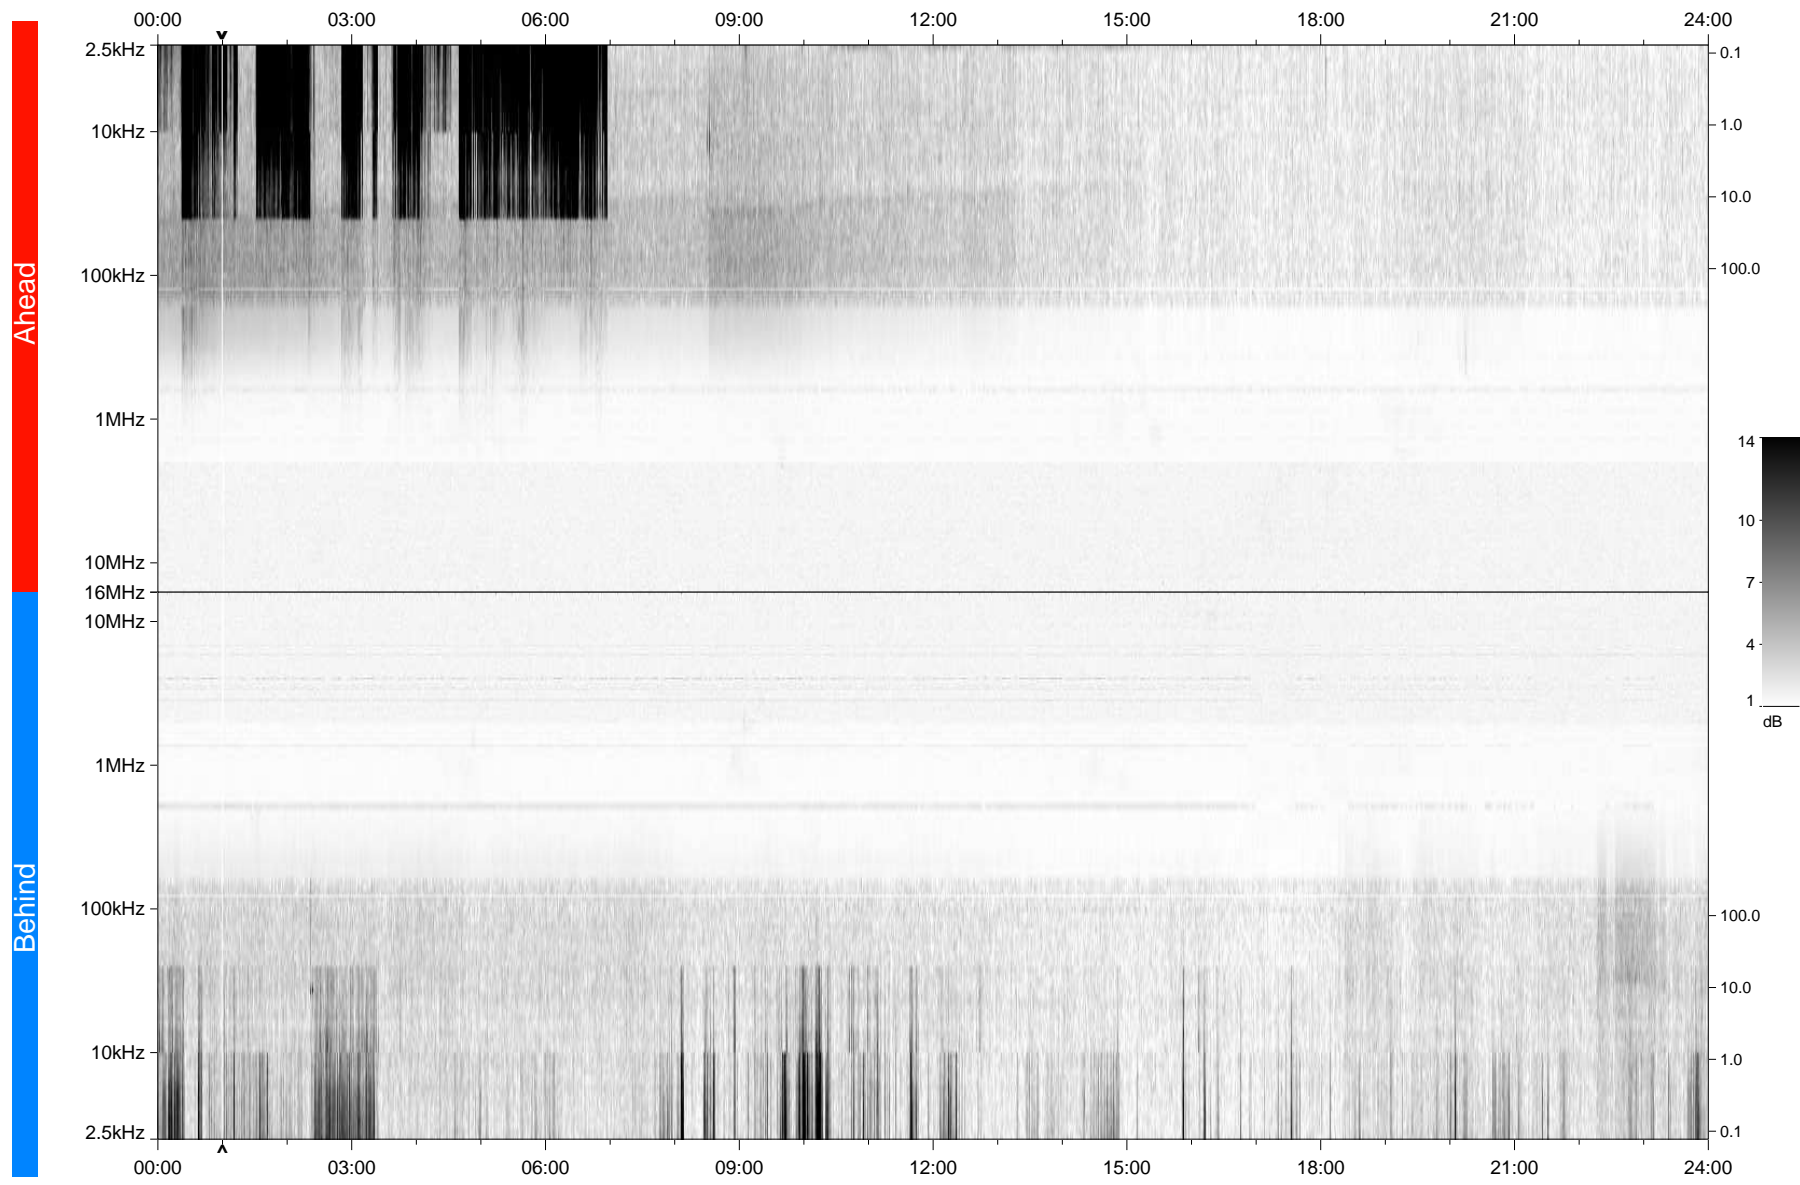

# STEREO/WAVES Daily Summary - 15-Feb-2009 (DOY 046)

Ahead source file: swaves\_ahead\_2009\_046\_1\_04.fin  
Ahead PSE Angle: 43.5°

Behind PSE Angle: -47.5°  
Behind source file: swaves\_behind\_2009\_046\_1\_04.fin

Time (UTC)

file: stereo\_swaves\_daily-summary\_gray\_20090215\_v04  
made by: space.umn.edu on macOS with TDL 8.8.2 on 2022-10-17 03:01:42, with TLib V945 / dynspec V311