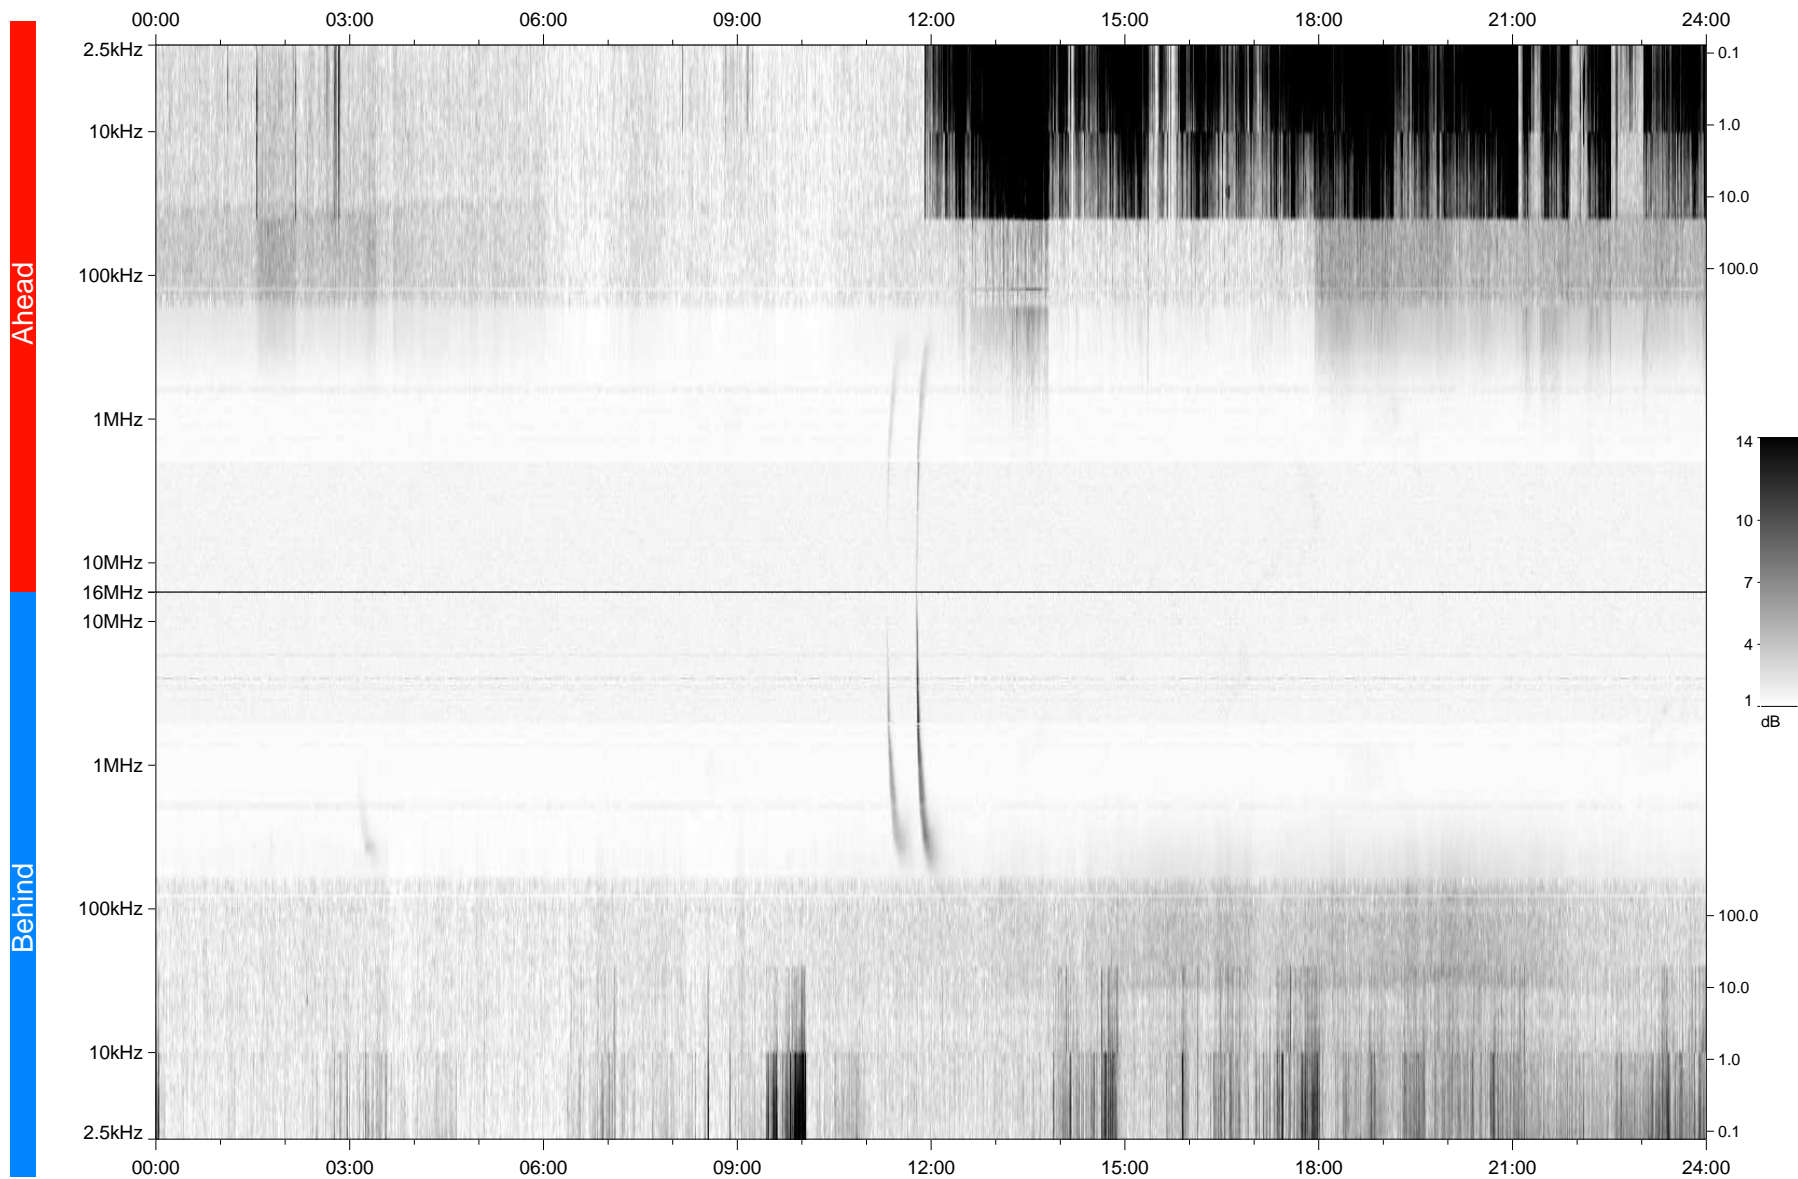

# STEREO/WAVES Daily Summary - 14-Feb-2009 (DOY 045)

Ahead source file: swaves\_ahead\_2009\_045\_1\_04.fin  
Ahead PSE Angle: 43.5°

Behind PSE Angle: -47.5°  
Behind source file: swaves\_behind\_2009\_045\_1\_04.fin

Time (UTC)

file: stereo\_swaves\_daily-summary\_gray\_20090214\_v04  
made by: space.umn.edu on macOS with TDL 8.8.2 on 2022-10-17 02:58:51, with Tlib V945 / dynspec V311