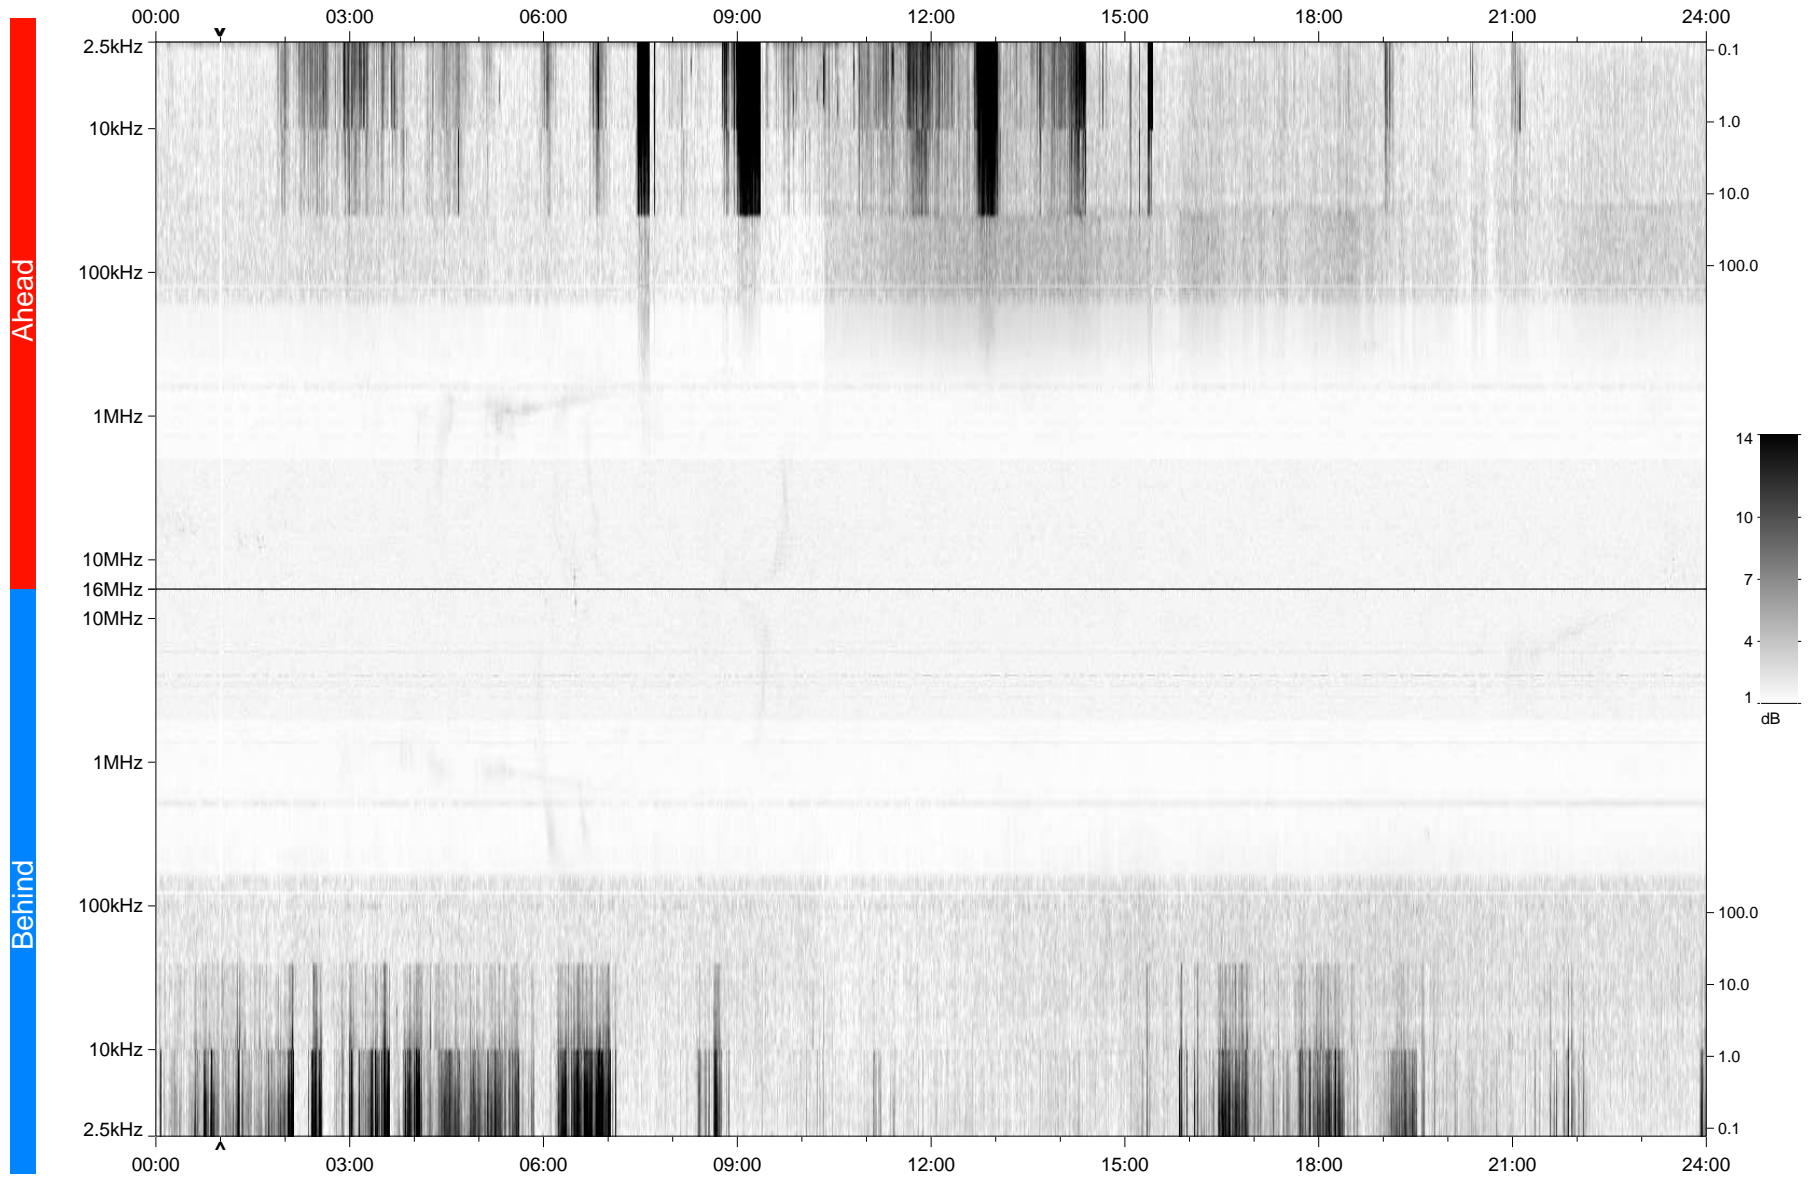

# STEREO/WAVES Daily Summary - 13-Feb-2009 (DOY 044)

Ahead source file: swaves\_ahead\_2009\_044\_1\_04.fin  
Ahead PSE Angle: 43.4°

Behind PSE Angle: -47.5°  
Behind source file: swaves\_behind\_2009\_044\_1\_04.fin

Time (UTC)

file: stereo\_swaves\_daily-summary\_gray\_20090213\_v04  
made by: space.umn.edu on macOS with TDL 8.8.2 on 2022-10-17 02:56:01, with TLib V945 / dynspec V311