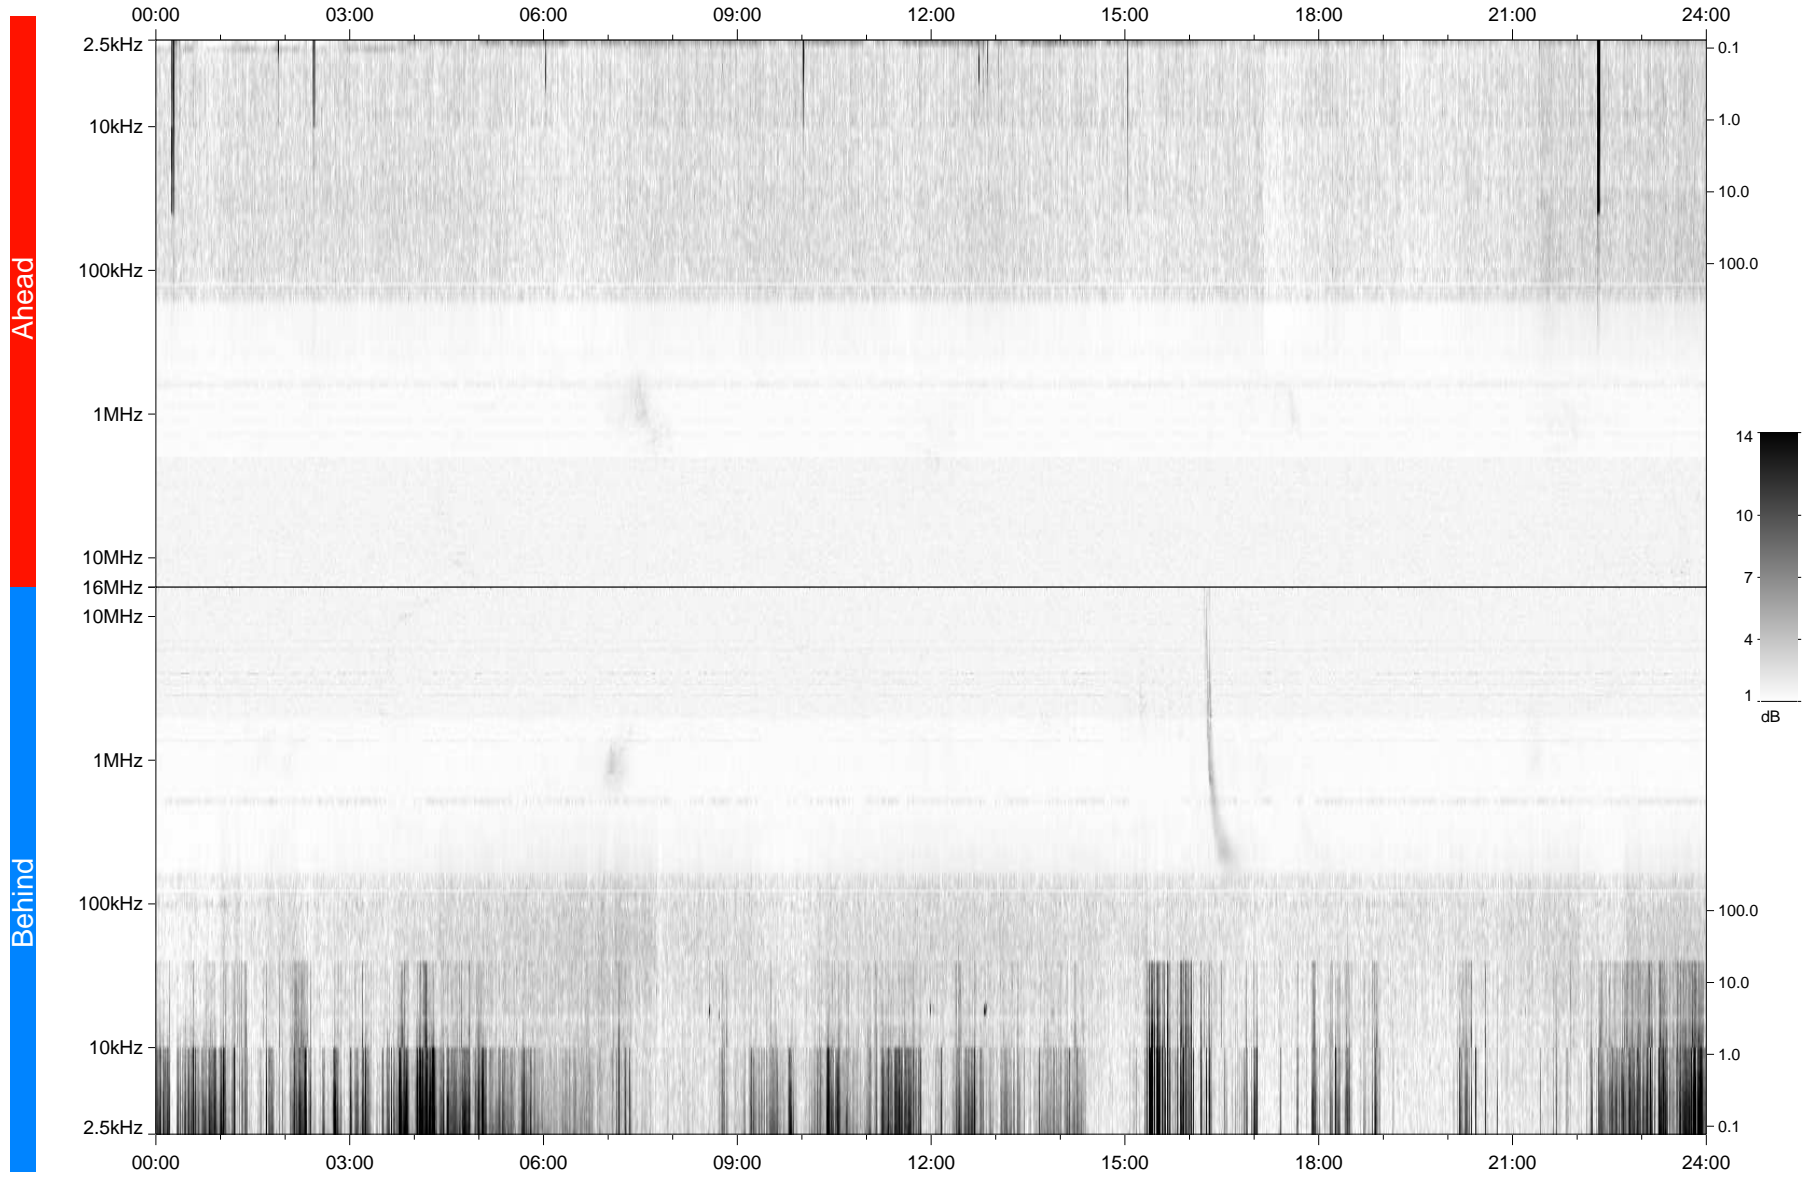

# STEREO/WAVES Daily Summary - 12-Feb-2009 (DOY 043)

Ahead source file: swaves\_ahead\_2009\_043\_1\_04.fin  
Ahead PSE Angle: 43.4°

Behind PSE Angle: -47.5°  
Behind source file: swaves\_behind\_2009\_043\_1\_04.fin

Time (UTC)

file: stereo\_swaves\_daily-summary\_gray\_20090212\_v04  
made by: space.umn.edu on macOS with TDL 8.8.2 on 2022-10-17 02:53:10, with TLib V945 / dynspec V311