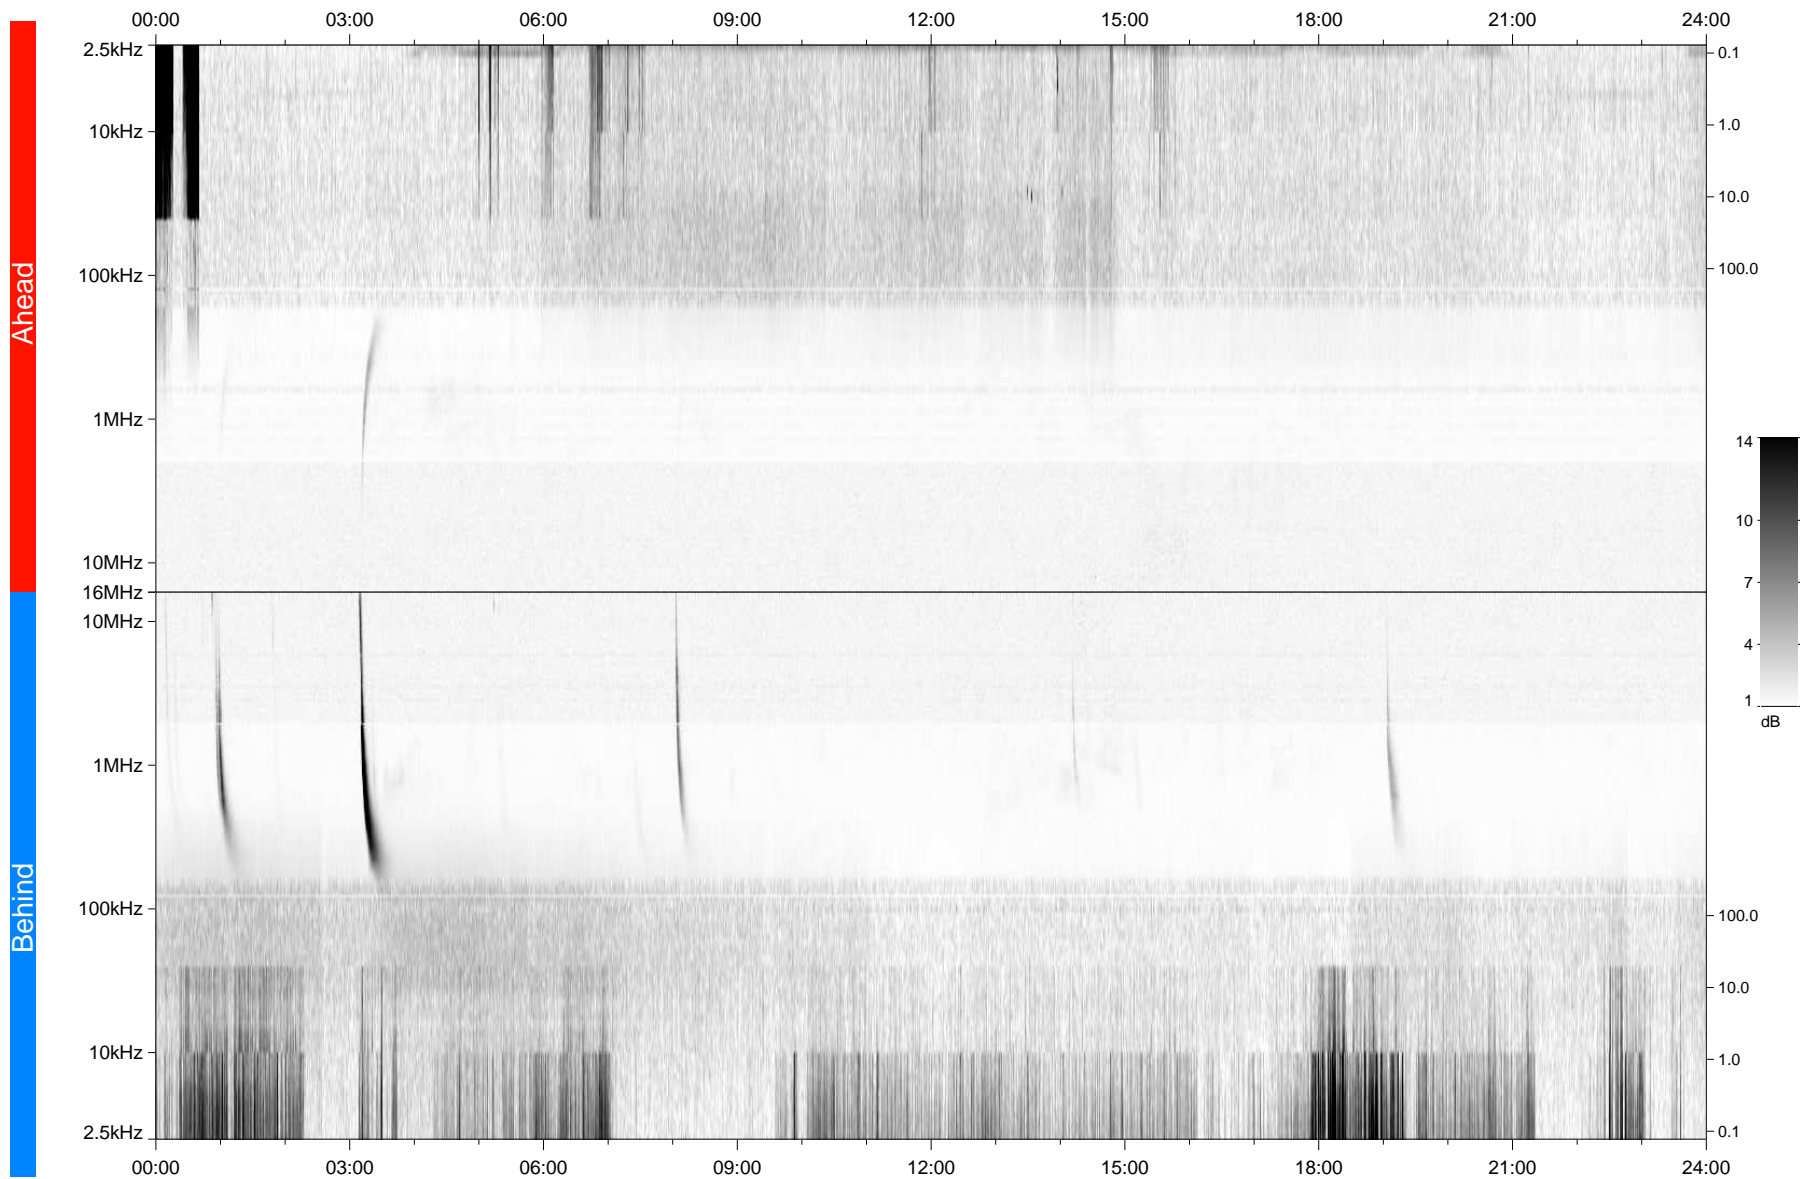

# STEREO/WAVES Daily Summary - 08-Feb-2009 (DOY 039)

Ahead source file: swaves\_ahead\_2009\_039\_1\_04.fin  
Ahead PSE Angle: 43.2°

Behind PSE Angle: -47.5°  
Behind source file: swaves\_behind\_2009\_039\_1\_04.fin

Time (UTC)

file: stereo\_swaves\_daily-summary\_gray\_20090208\_v04  
made by: space.umn.edu on macOS with IDL 8.8.2 on 2022-10-17 02:41:43, with TLib V945 / dynspec V311