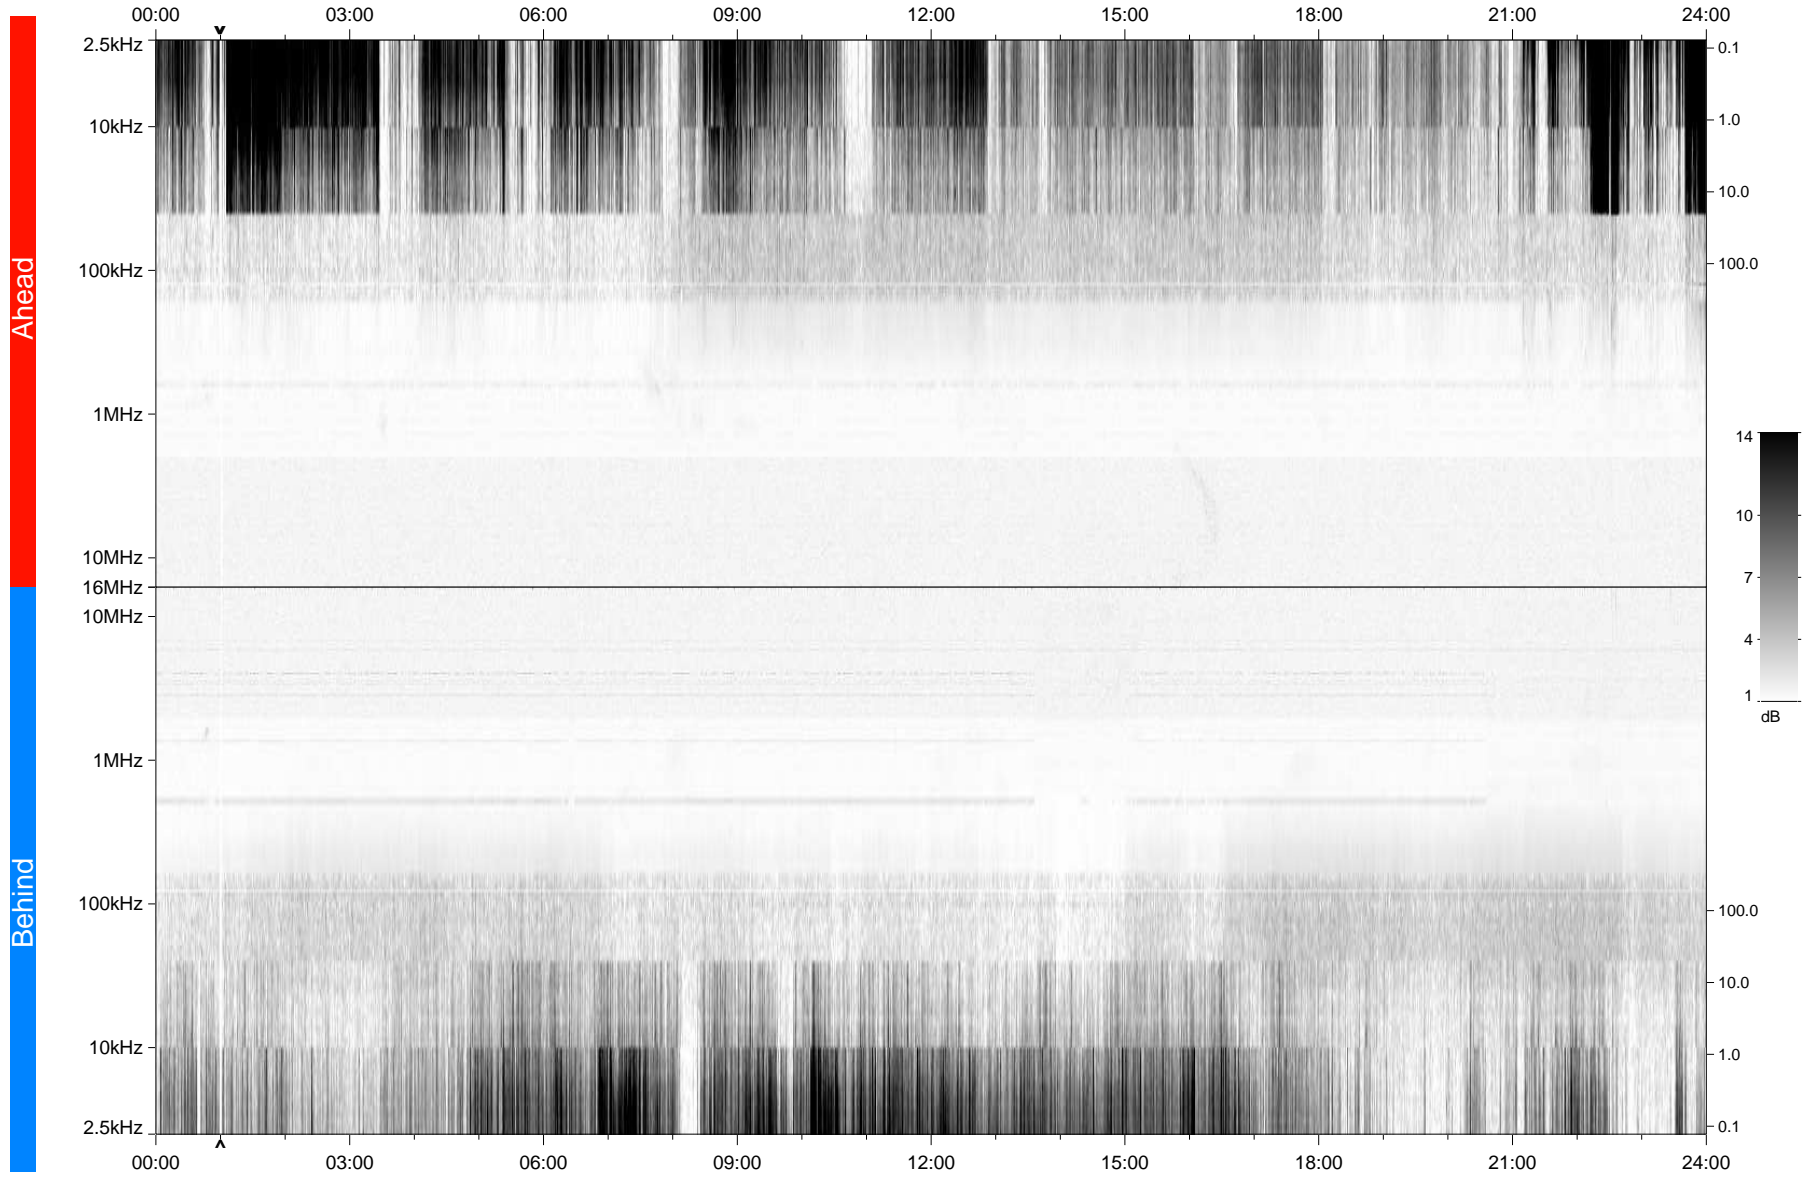

STEREO/WAVES Daily Summary - 07-Feb-2009 (DOY 038)

Ahead source file: swaves_ahead_2009_038_1_04.fin
Ahead PSE Angle: 43.2°

Behind PSE Angle: -47.5°
Behind source file: swaves_behind_2009_038_1_04.fin

Time (UTC)

file: stereo_swaves_daily-summary_gray_20090207_v04
made by: space.umn.edu on macOS with TDL 8.8.2 on 2022-10-17 02:38:55, with TLib V945 / dynspec V311