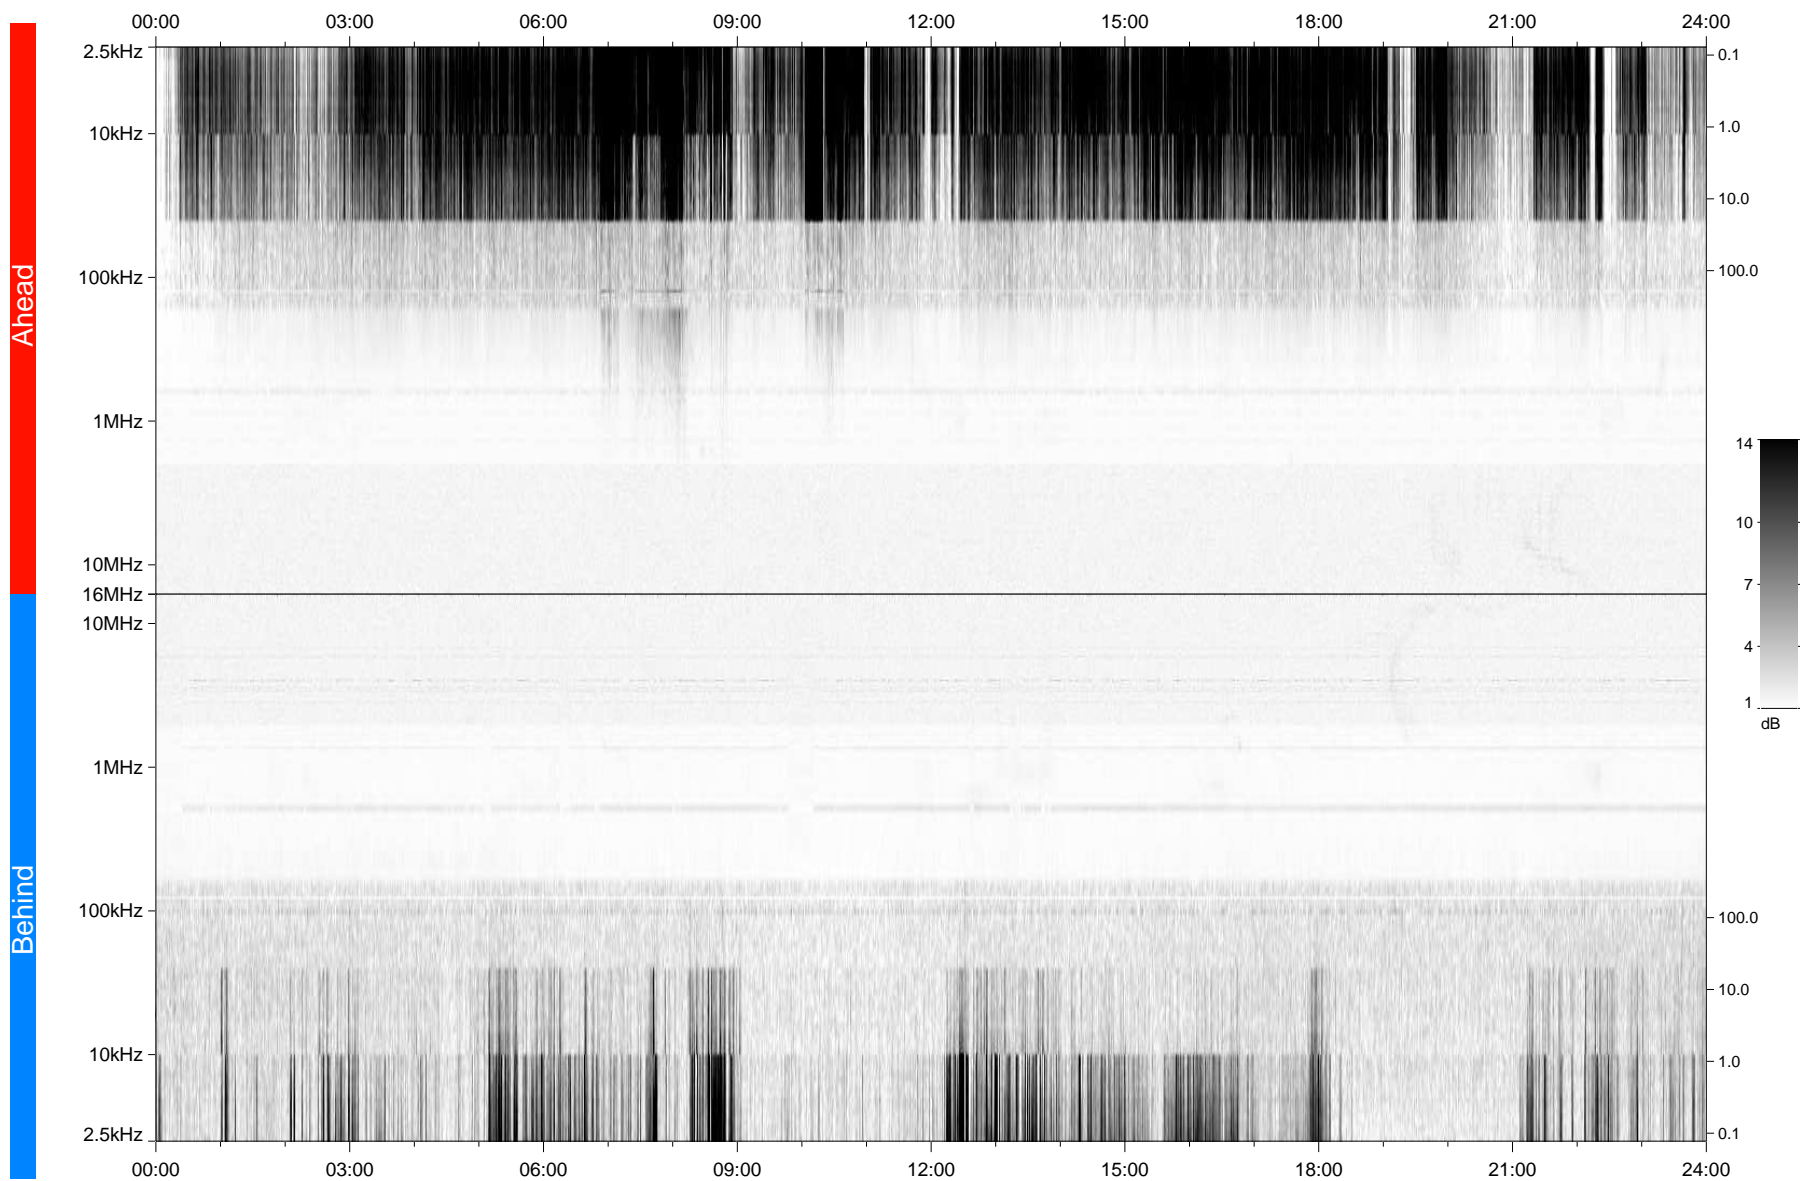

STEREO/WAVES Daily Summary - 06-Feb-2009 (DOY 037)

Ahead source file: swaves_ahead_2009_037_1_04.fin
Ahead PSE Angle: 43.3°

Behind PSE Angle: -47.4°
Behind source file: swaves_behind_2009_037_1_04.fin

Time (UTC)

file: stereo_swaves_daily-summary_gray_20090206_v04
made by: space.umn.edu on macOS with IDL 8.8.2 on 2022-10-17 02:36:02, with TLib V945 / dynspec V311