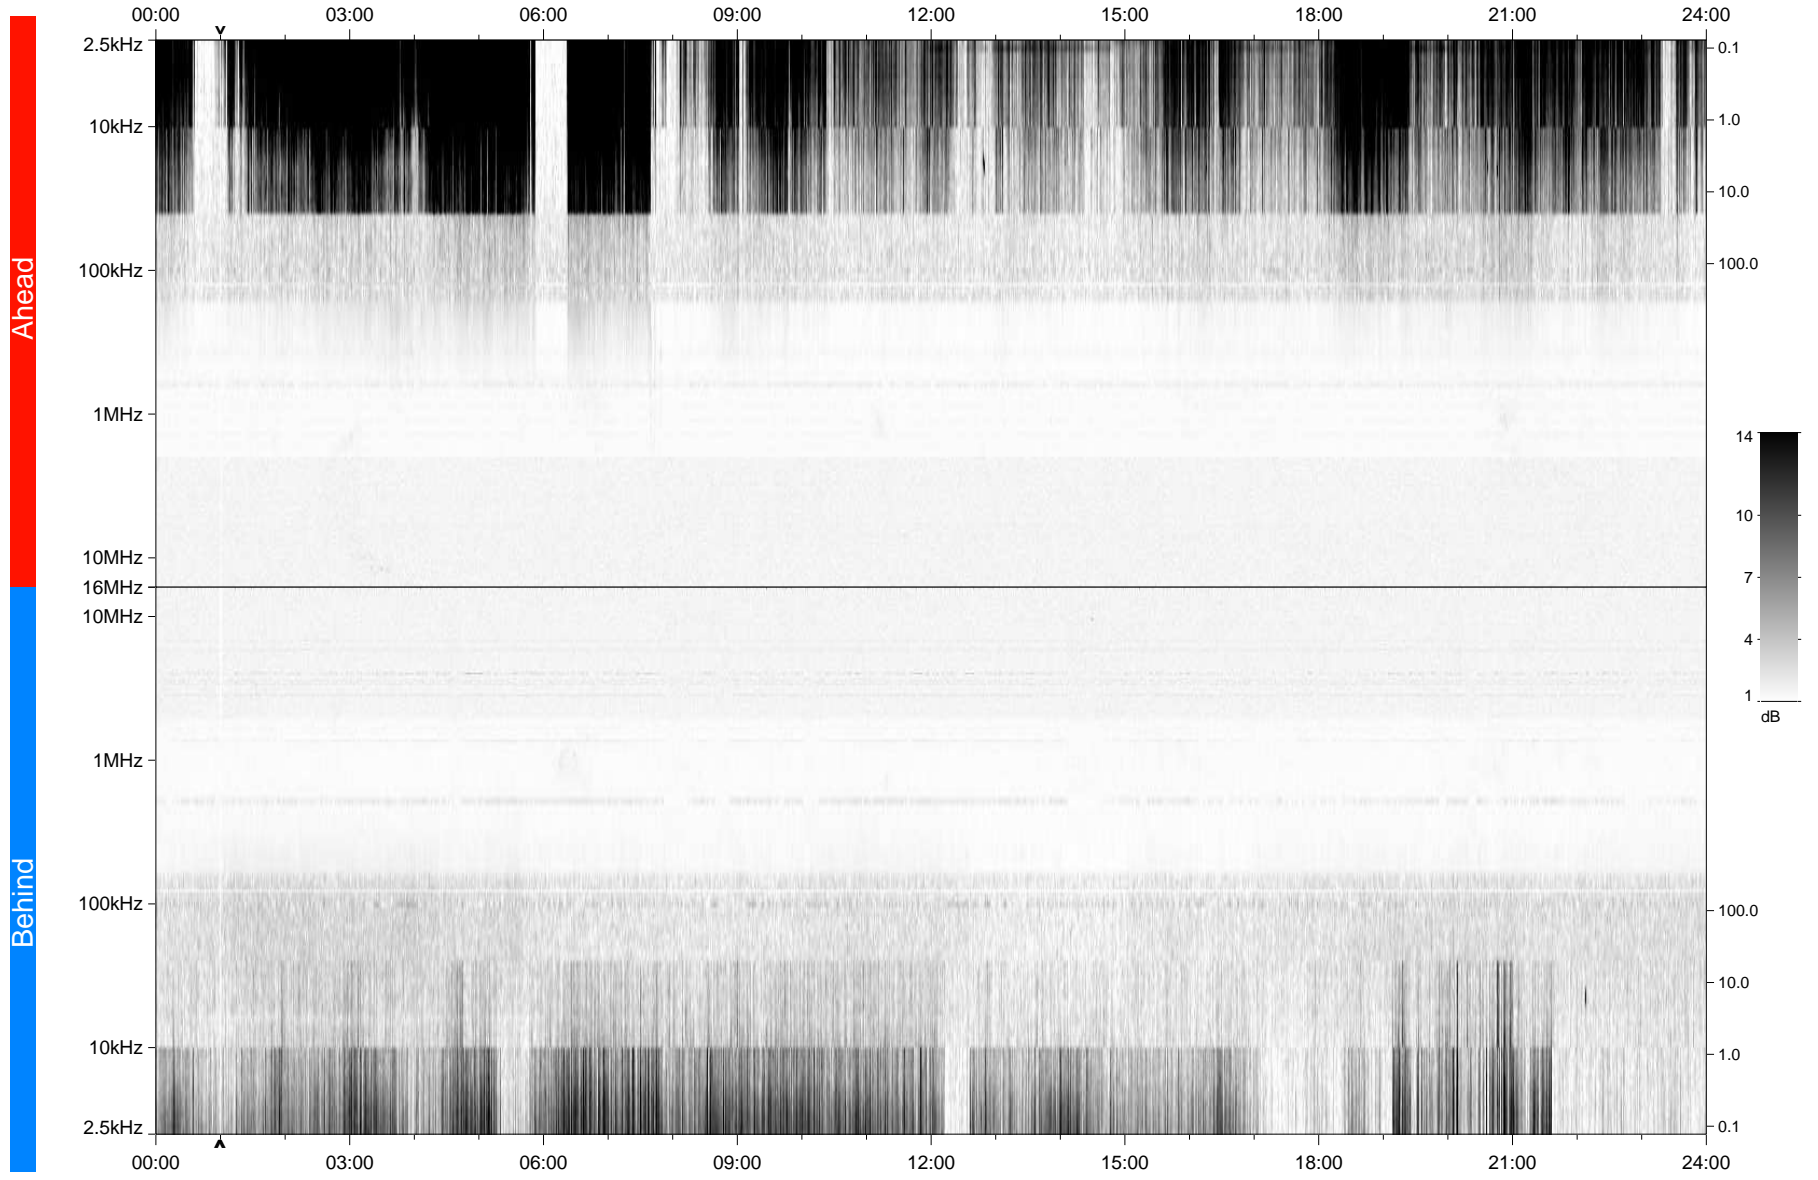

STEREO/WAVES Daily Summary - 05-Feb-2009 (DOY 036)

Ahead source file: swaves_ahead_2009_036_1_04.fin
Ahead PSE Angle: 43.2°

Behind PSE Angle: -47.4°
Behind source file: swaves_behind_2009_036_1_04.fin

Time (UTC)

file: stereo_swaves_daily-summary_gray_20090205_v04
made by: space.umn.edu on macOS with TDL 8.8.2 on 2022-10-17 02:33:10, with Tlib V945 / dynspec V311