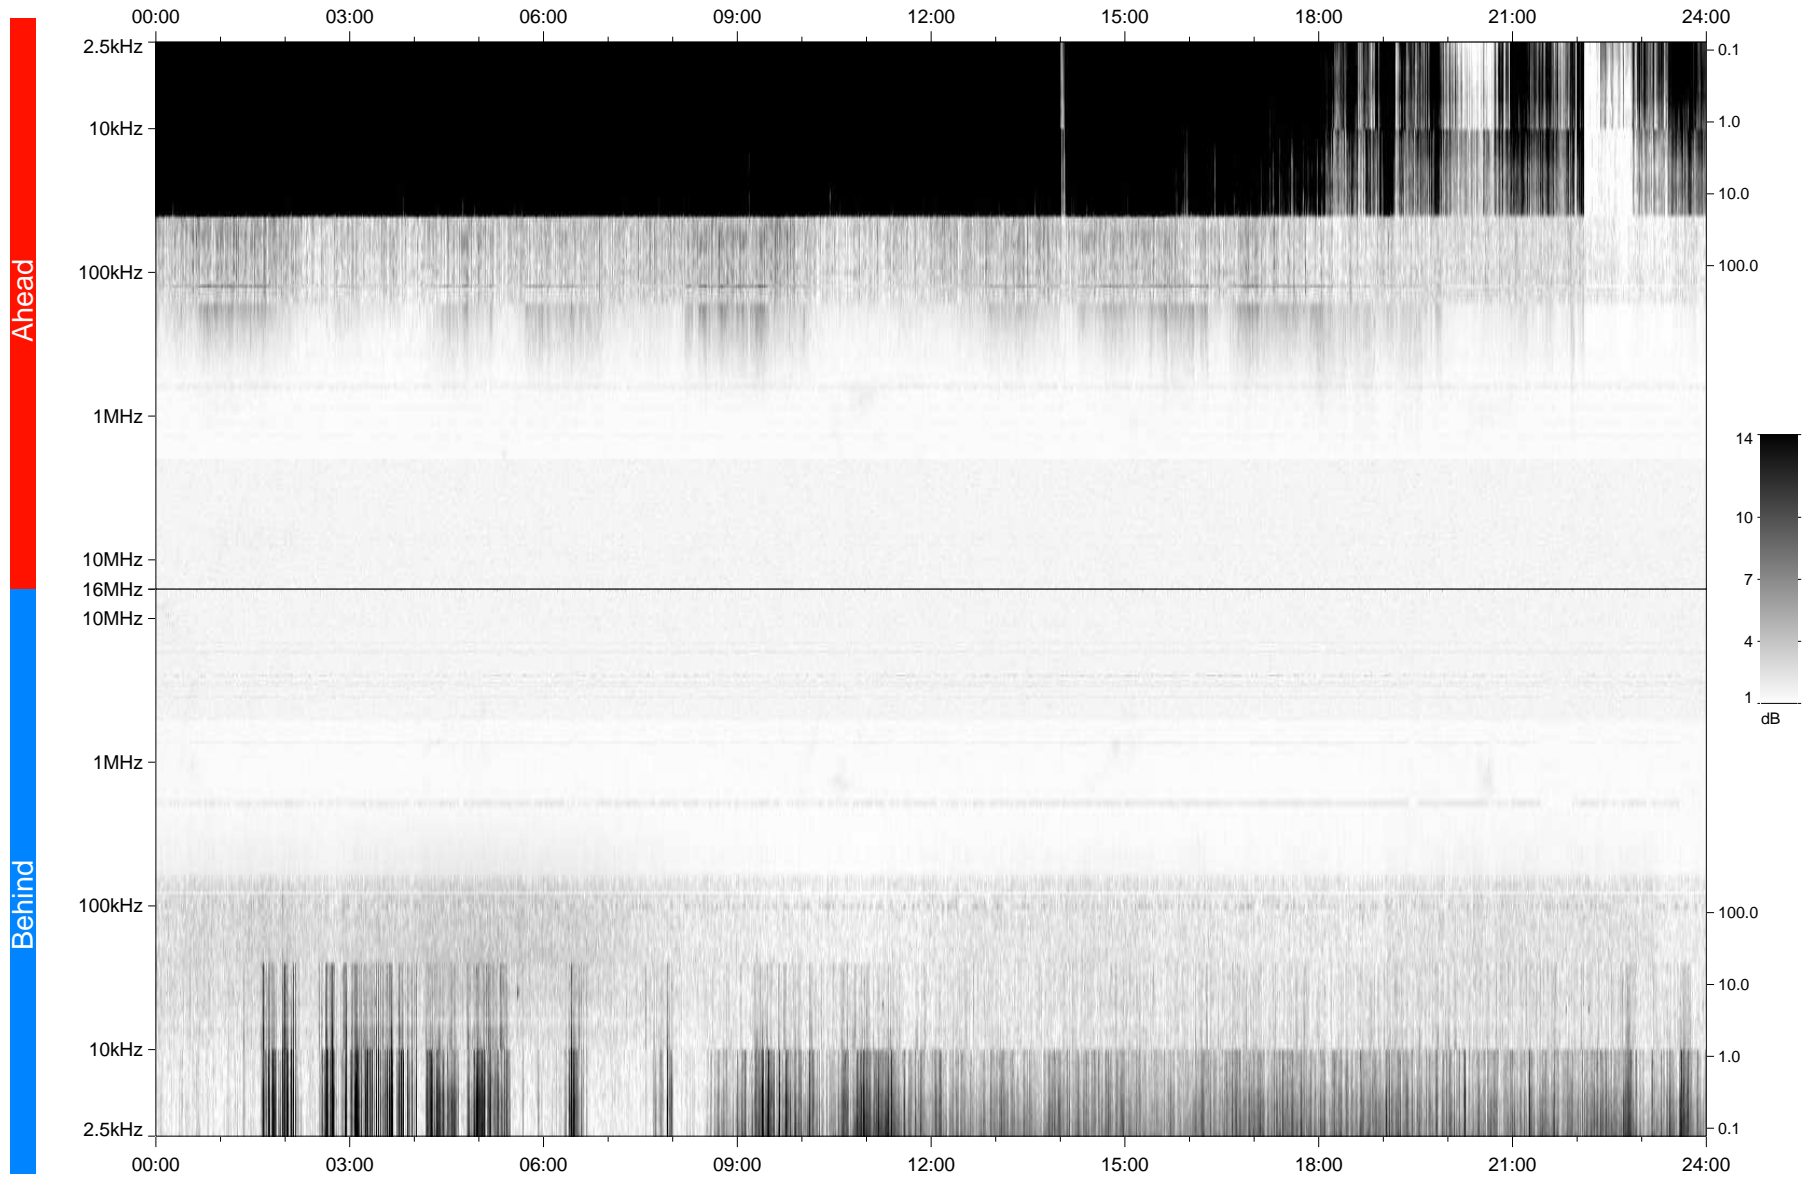

# STEREO/WAVES Daily Summary - 04-Feb-2009 (DOY 035)

Ahead source file: swaves\_ahead\_2009\_035\_1\_04.fin  
Ahead PSE Angle: 43.2°

Behind PSE Angle: -47.4°  
Behind source file: swaves\_behind\_2009\_035\_1\_04.fin

Time (UTC)

file: stereo\_swaves\_daily-summary\_gray\_20090204\_v04  
made by: space.umn.edu on macOS with TDL 8.8.2 on 2022-10-17 02:30:21, with Tlib V945 / dynspec V311