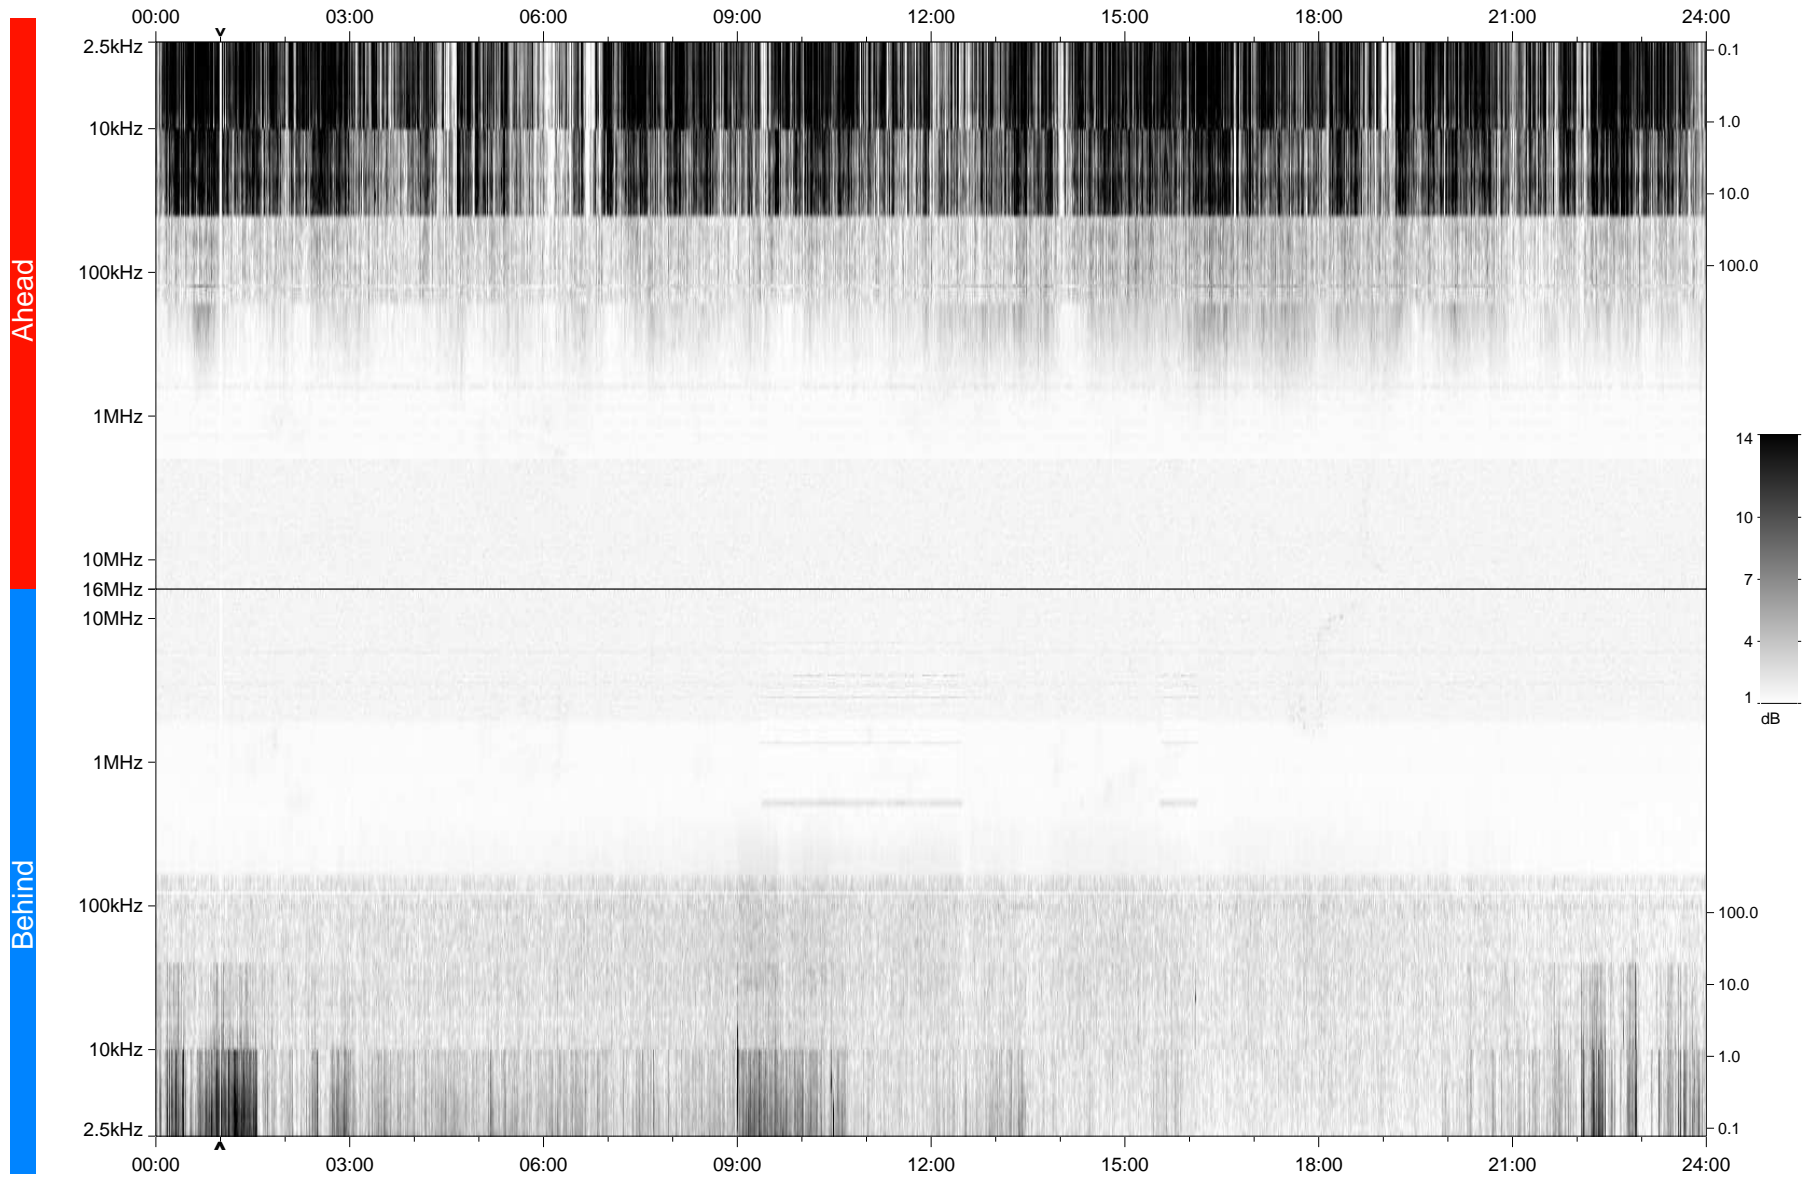

# STEREO/WAVES Daily Summary - 30-Jan-2009 (DOY 030)

Ahead source file: swaves\_ahead\_2009\_030\_1\_04.fin  
Ahead PSE Angle: 43.1°

Behind PSE Angle: -47.2°  
Behind source file: swaves\_behind\_2009\_030\_1\_04.fin

Time (UTC)

file: stereo\_swaves\_daily-summary\_gray\_20090130\_v04  
made by: space.umn.edu on macOS with TDL 8.8.2 on 2022-10-17 02:16:06, with Tlib V945 / dynspec V311