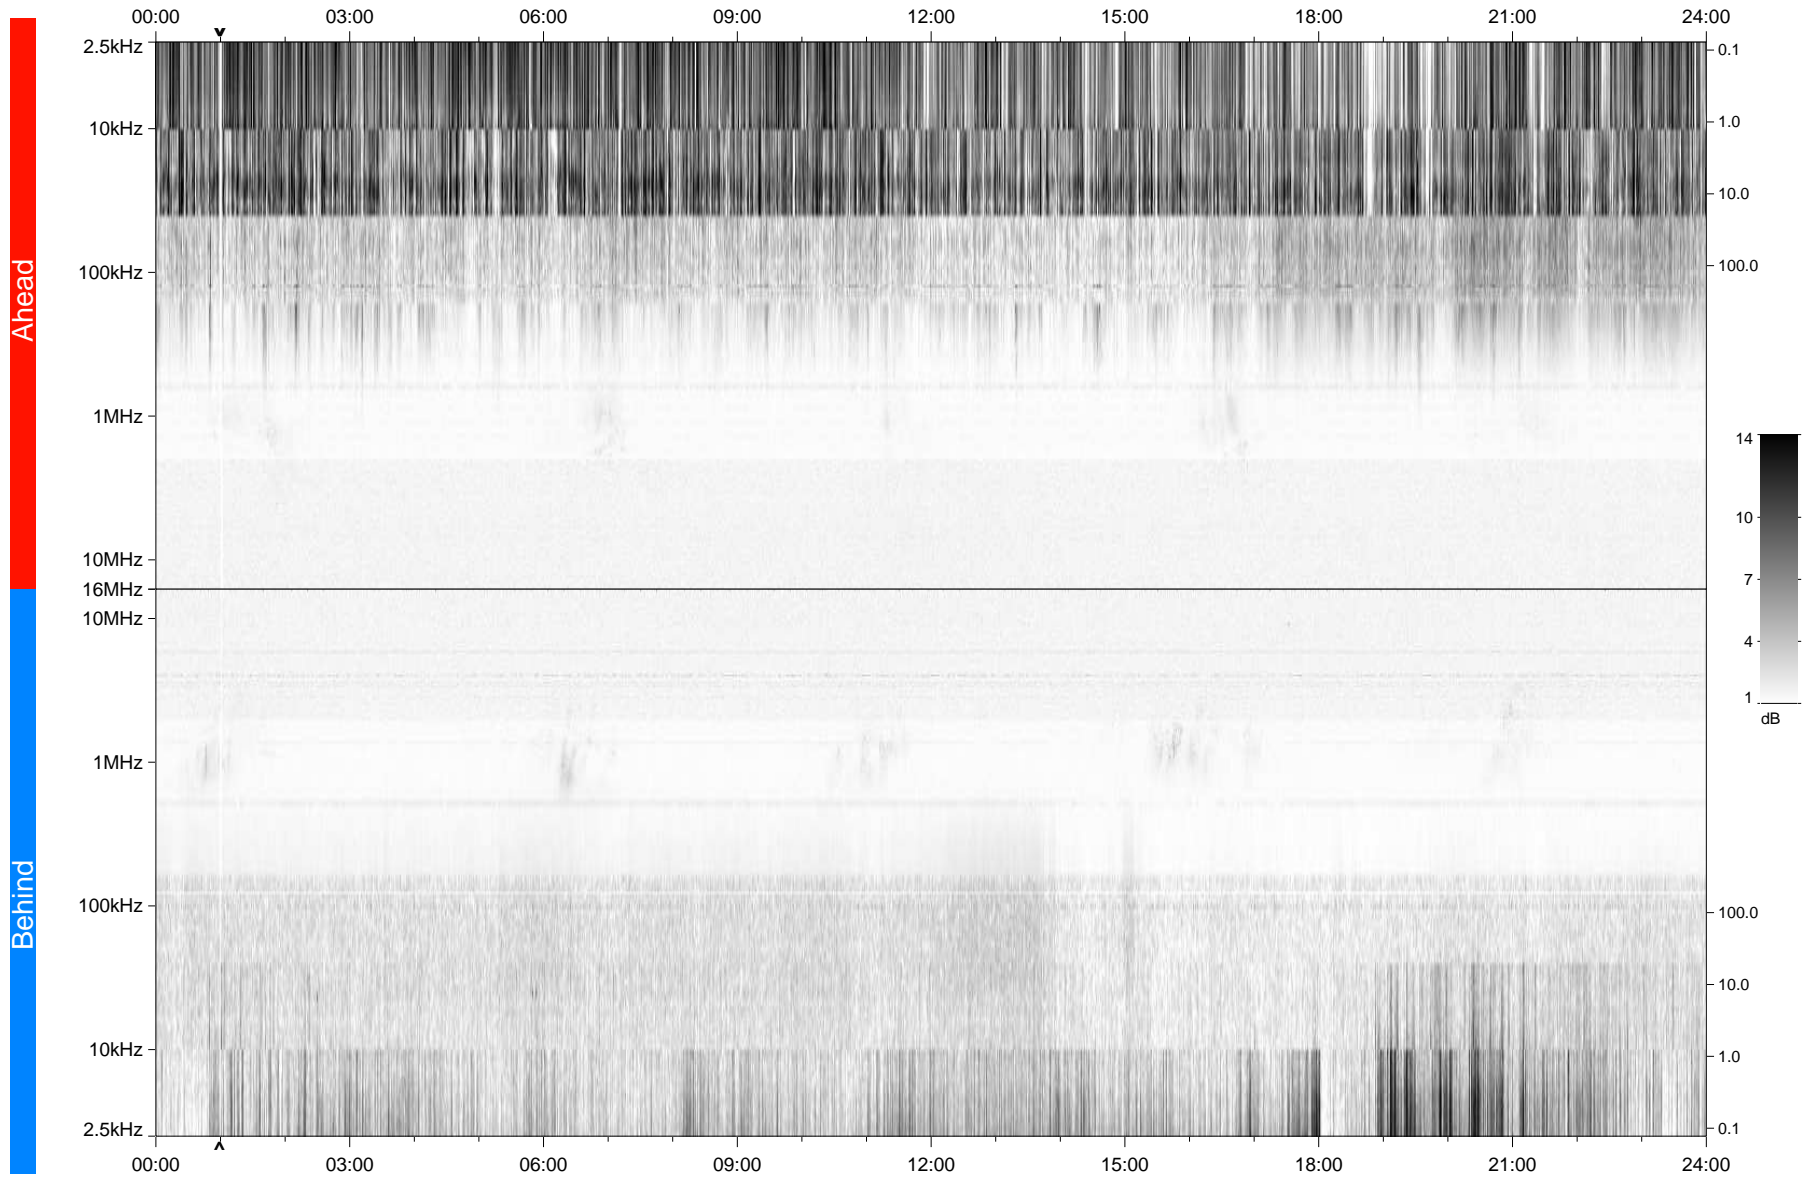

# STEREO/WAVES Daily Summary - 24-Jan-2009 (DOY 024)

Ahead source file: swaves\_ahead\_2009\_024\_1\_04.fin  
Ahead PSE Angle: 43.0°

Behind PSE Angle: -47.0°  
Behind source file: swaves\_behind\_2009\_024\_1\_04.fin

Time (UTC)

file: stereo\_swaves\_daily-summary\_gray\_20090124\_v04  
made by: space.umn.edu on macOS with TDL 8.8.2 on 2022-10-17 01:59:03, with TLib V945 / dynspec V311