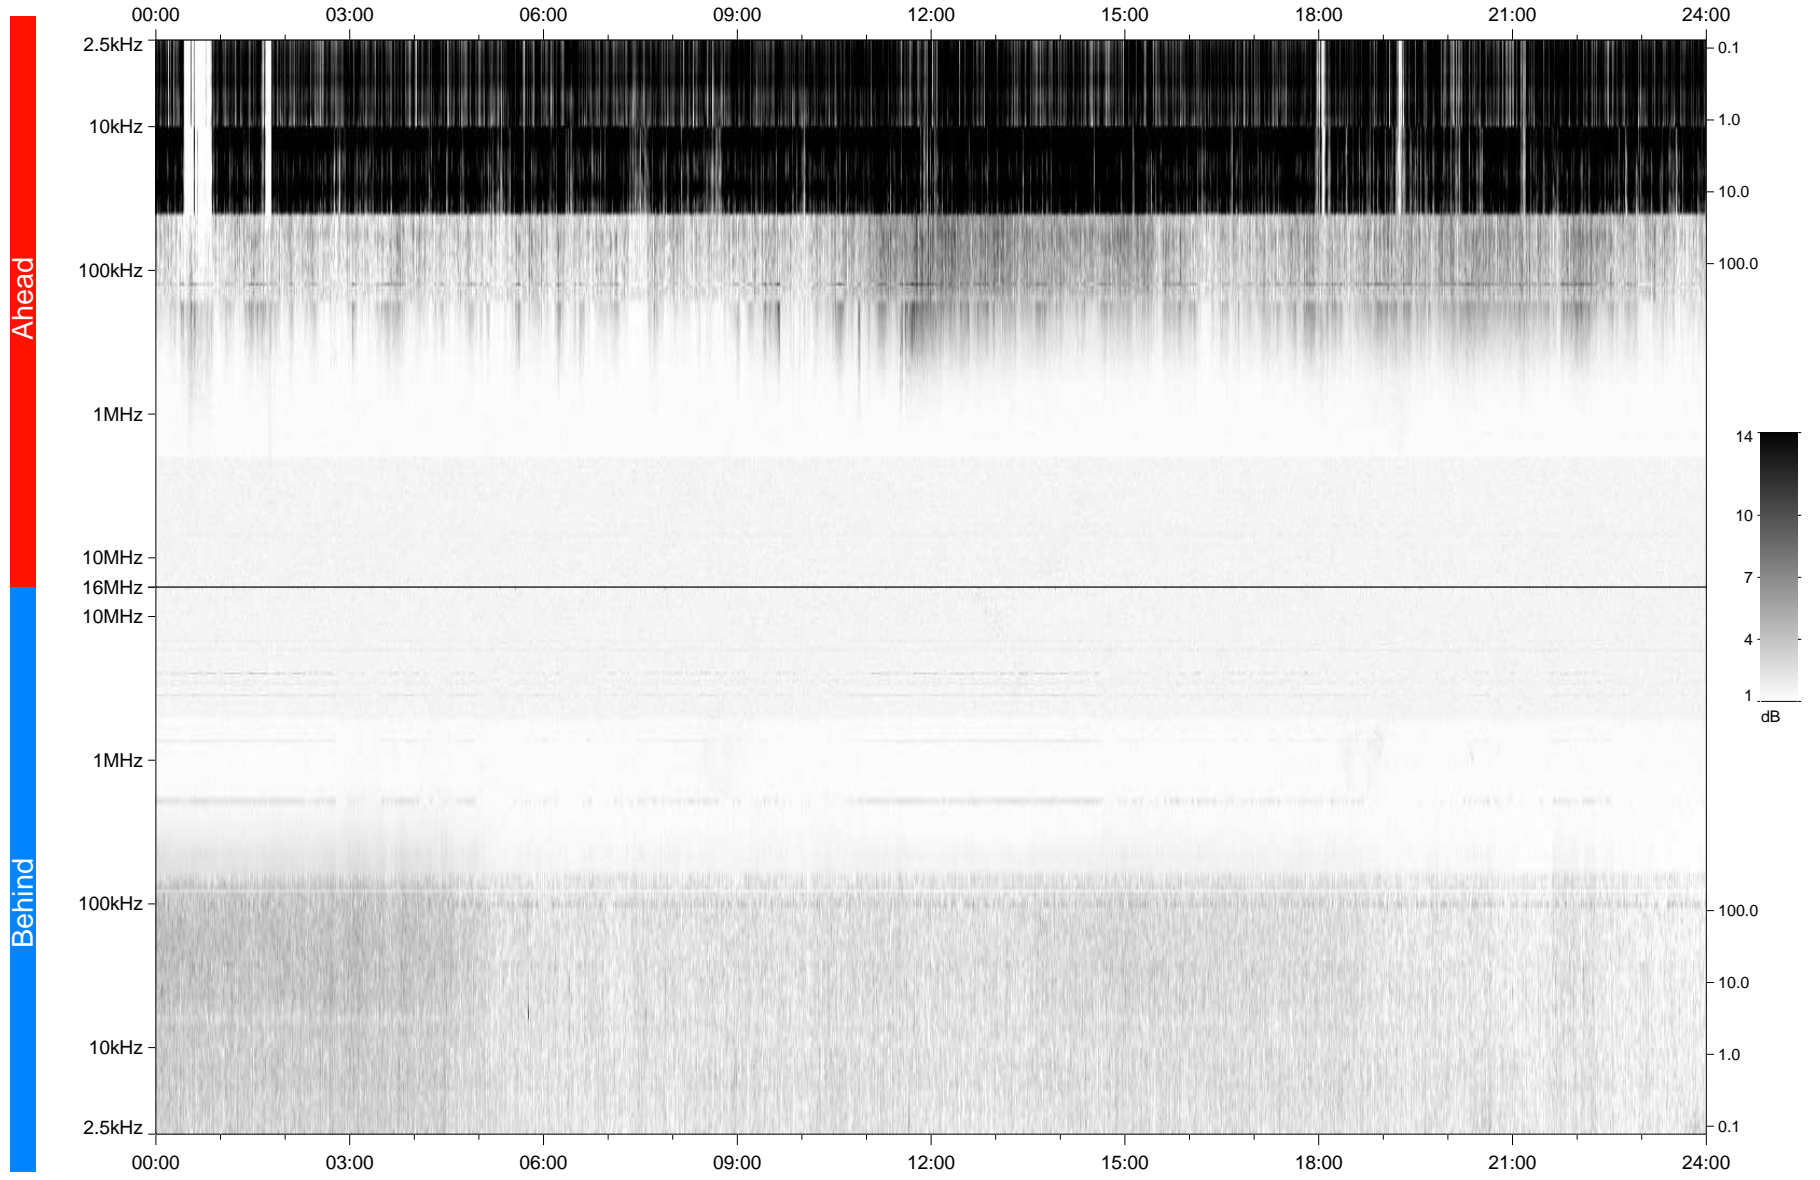

STEREO/WAVES Daily Summary - 15-Jan-2009 (DOY 015)

Ahead source file: swaves_ahead_2009_015_1_04.fin
Ahead PSE Angle: 42.8°

Behind PSE Angle: -46.7°
Behind source file: swaves_behind_2009_015_1_04.fin

Time (UTC)

file: stereo_swaves_daily-summary_gray_20090115_v04
made by: space.umn.edu on macOS with TDL 8.8.2 on 2022-10-17 01:33:25, with Tlib V945 / dynspec V311