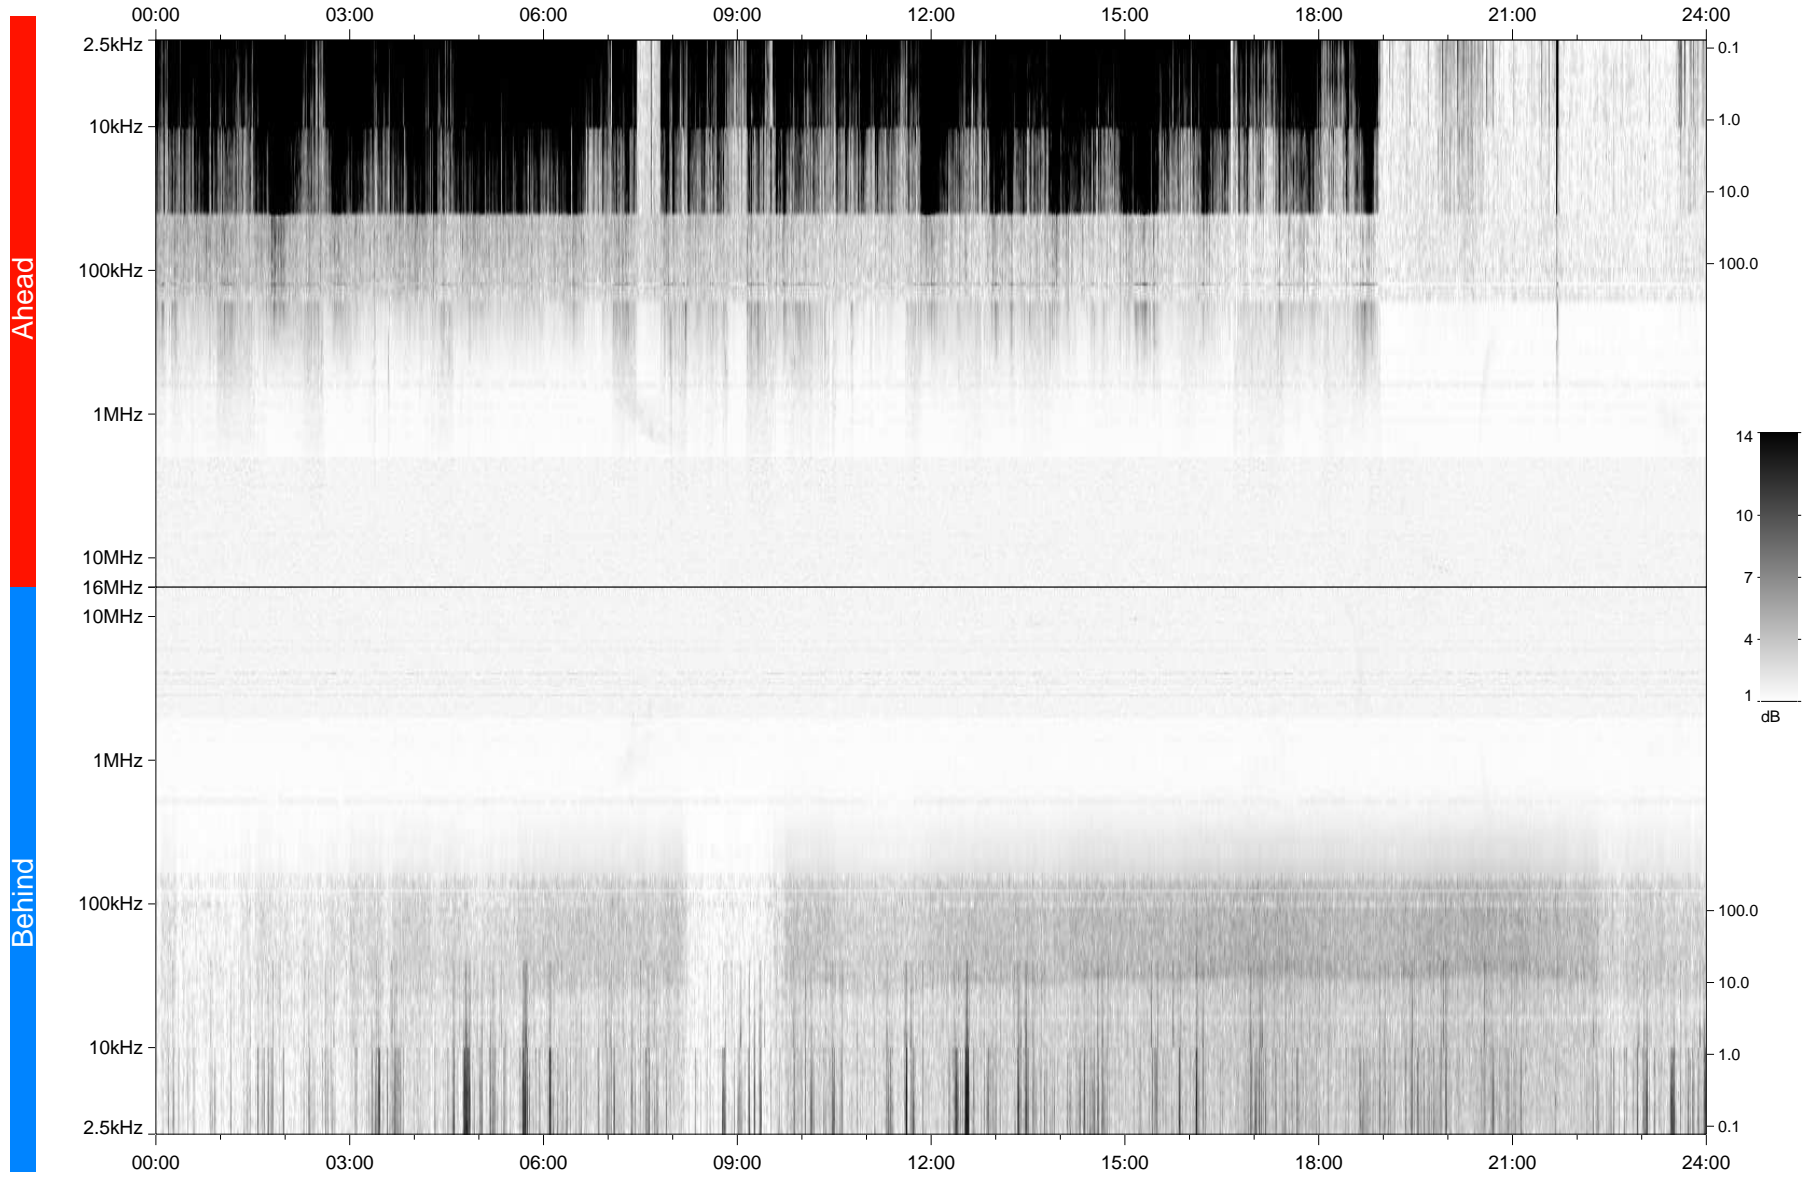

# STEREO/WAVES Daily Summary - 27-Dec-2007 (DOY 361)

Ahead source file: swaves\_ahead\_2007\_361\_1\_04.fin  
Ahead PSE Angle: 21.1°

Behind PSE Angle: -22.6°  
Behind source file: swaves\_behind\_2007\_361\_1\_04.fin

Time (UTC)

file: stereo\_swaves\_daily-summary\_gray\_20071227\_v04  
made by: space.umn.edu on macOS with IDL 8.8.2 on 2022-10-19 18:38:55, with TLib V945 / dynspec V311