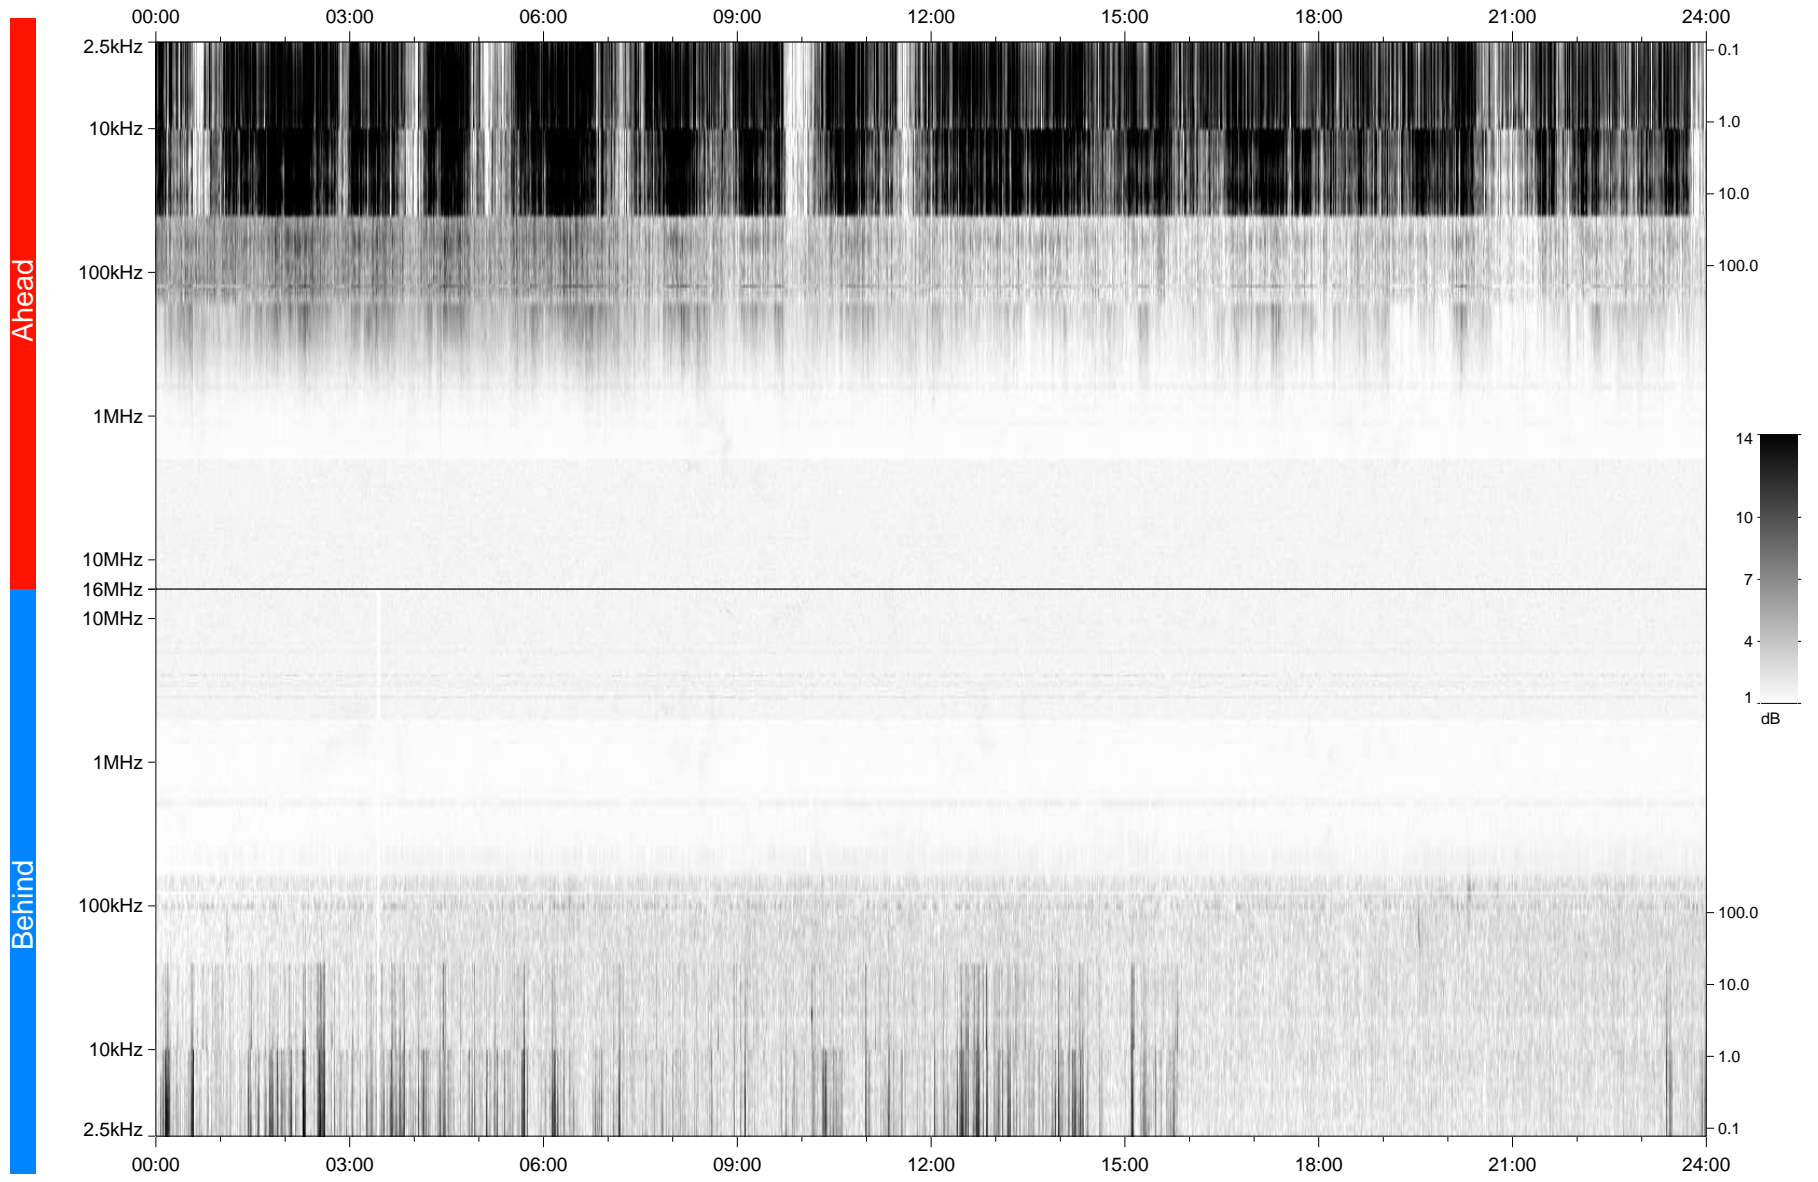

# STEREO/WAVES Daily Summary - 21-Dec-2007 (DOY 355)

Ahead source file: swaves\_ahead\_2007\_355\_1\_04.fin  
Ahead PSE Angle: 21.0°

Behind PSE Angle: -22.4°  
Behind source file: swaves\_behind\_2007\_355\_1\_04.fin

Time (UTC)

file: stereo\_swaves\_daily-summary\_gray\_20071221\_v04  
made by: space.umn.edu on macOS with TDL 8.8.2 on 2022-10-19 18:21:35, with Tlib V945 / dynspec V311