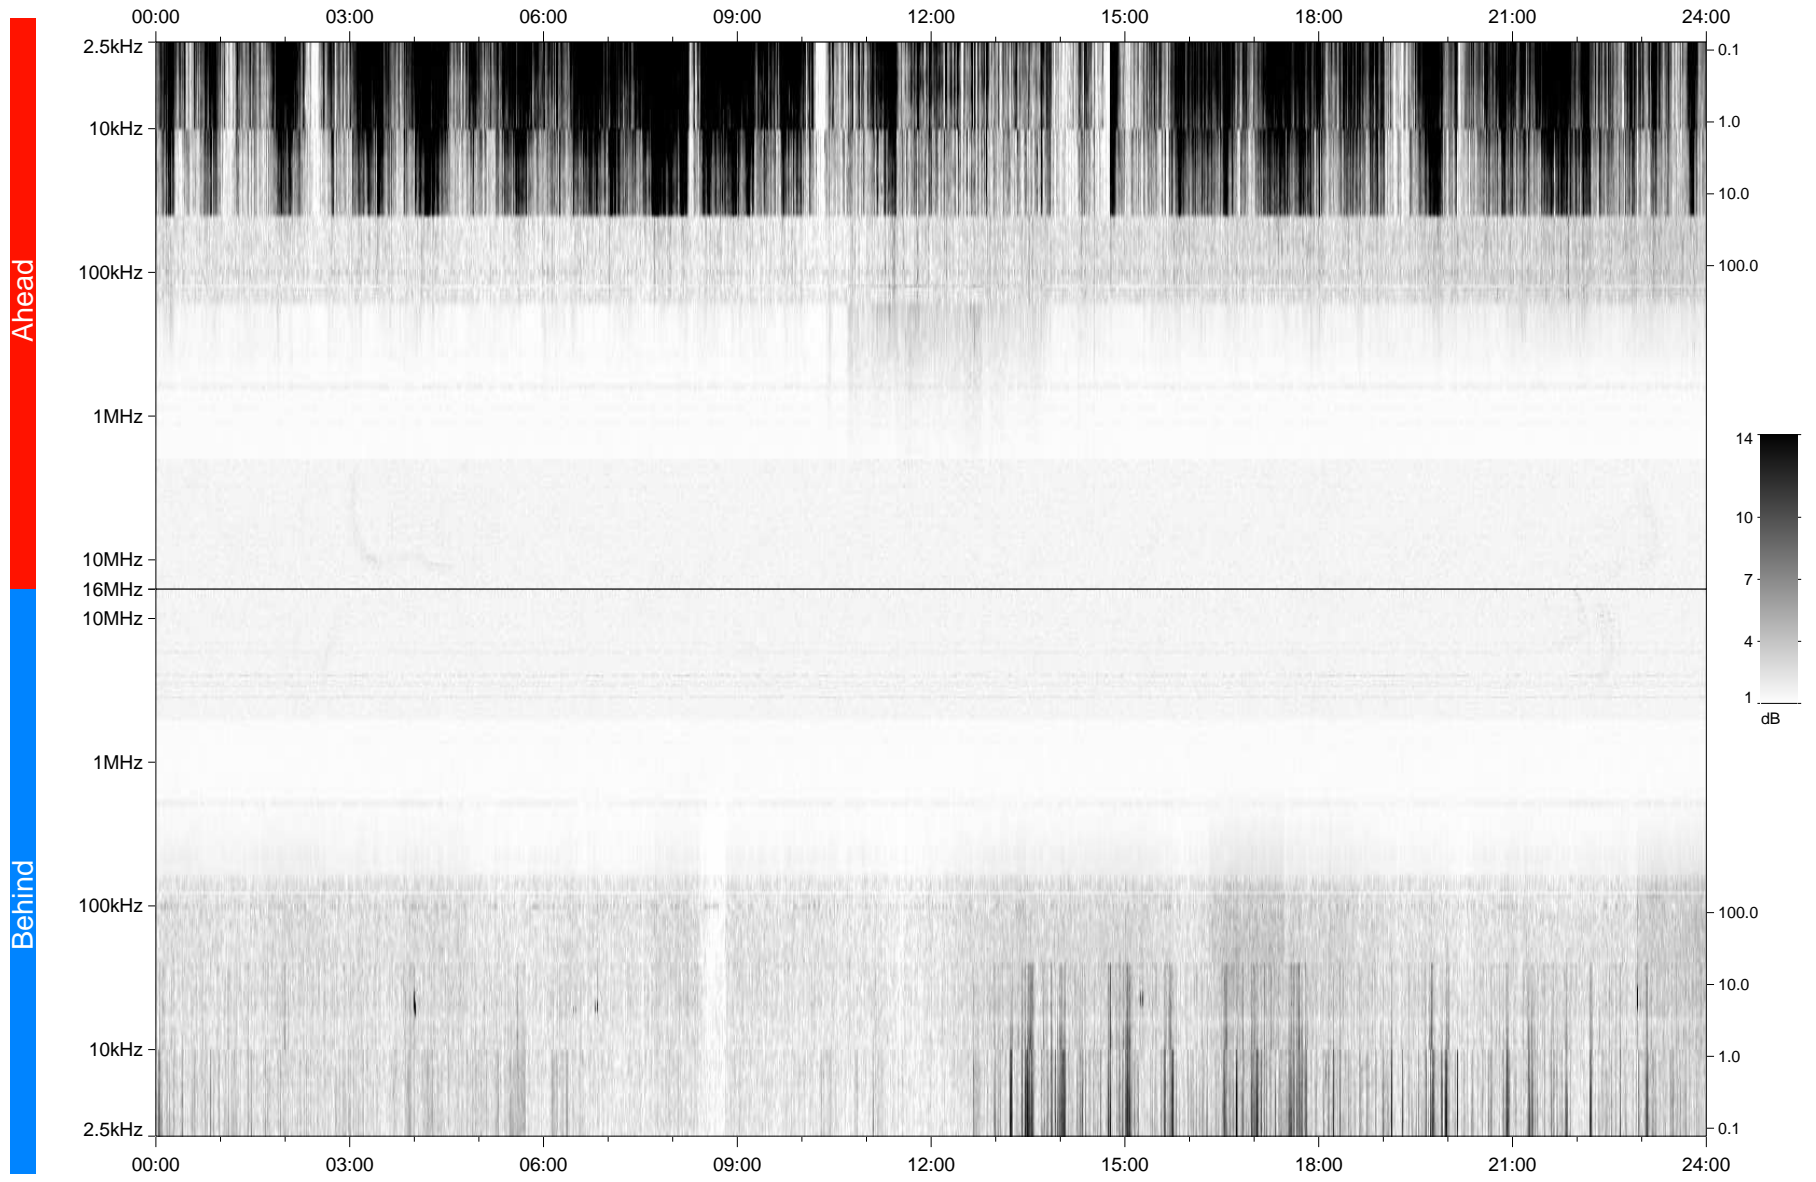

# STEREO/WAVES Daily Summary - 17-Dec-2007 (DOY 351)

Ahead source file: swaves\_ahead\_2007\_351\_1\_04.fin  
Ahead PSE Angle: 21.0°

Behind PSE Angle: -22.1°  
Behind source file: swaves\_behind\_2007\_351\_1\_04.fin

Time (UTC)

file: stereo\_swaves\_daily-summary\_gray\_20071217\_v04  
made by: space.umn.edu on macOS with TDL 8.8.2 on 2022-10-19 18:10:06, with Tlib V945 / dynspec V311