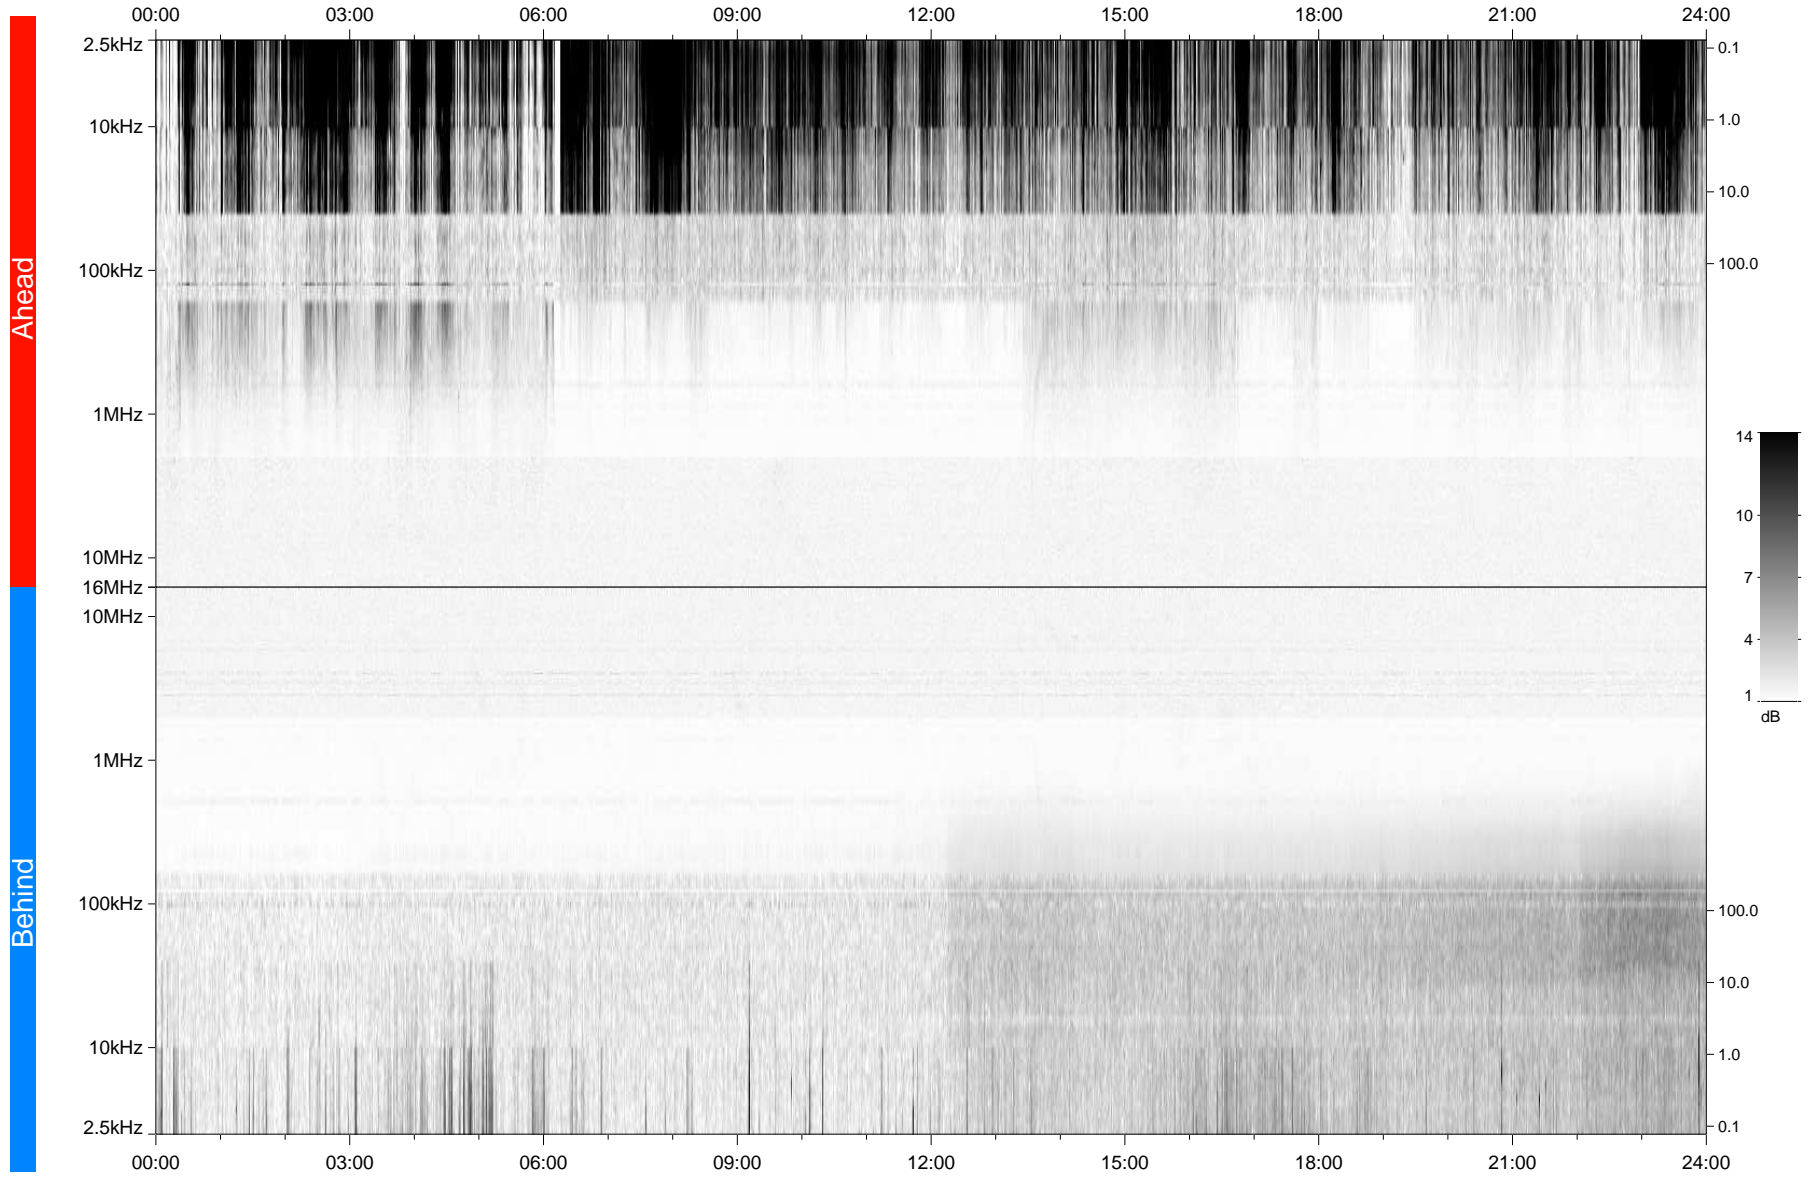

# STEREO/WAVES Daily Summary - 15-Dec-2007 (DOY 349)

Ahead source file: swaves\_ahead\_2007\_349\_1\_04.fin  
Ahead PSE Angle: 20.9°

Behind PSE Angle: -22.1°  
Behind source file: swaves\_behind\_2007\_349\_1\_04.fin

Time (UTC)

file: stereo\_swaves\_daily-summary\_gray\_20071215\_v04  
made by: space.umn.edu on macOS with TDL 8.8.2 on 2022-10-19 18:04:19, with Tlib V945 / dynspec V311