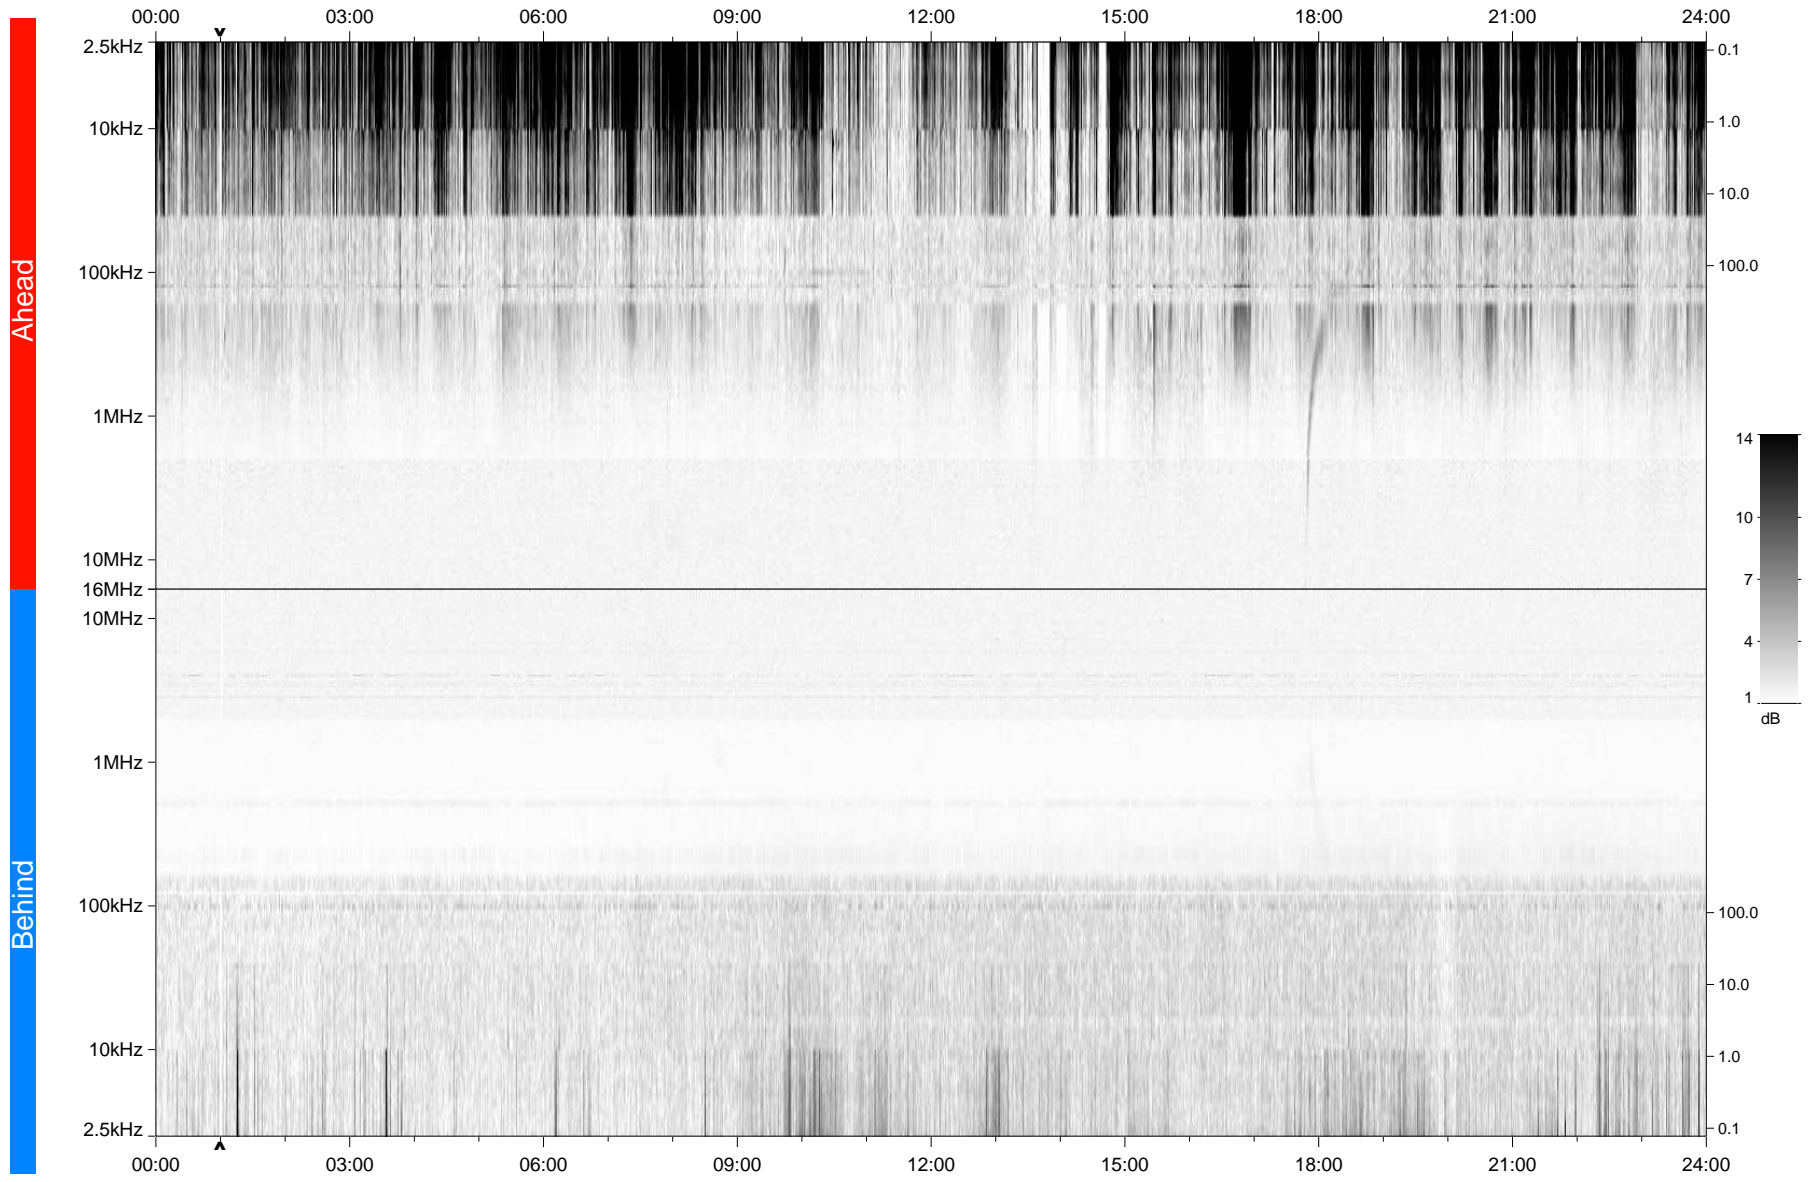

# STEREO/WAVES Daily Summary - 14-Dec-2007 (DOY 348)

Ahead source file: swaves\_ahead\_2007\_348\_1\_04.fin  
Ahead PSE Angle: 20.9°

Behind PSE Angle: -22.0°  
Behind source file: swaves\_behind\_2007\_348\_1\_04.fin

Time (UTC)

file: stereo\_swaves\_daily-summary\_gray\_20071214\_v04  
made by: space.umn.edu on macOS with IDL 8.8.2 on 2022-10-19 18:01:26, with TLib V945 / dynspec V311