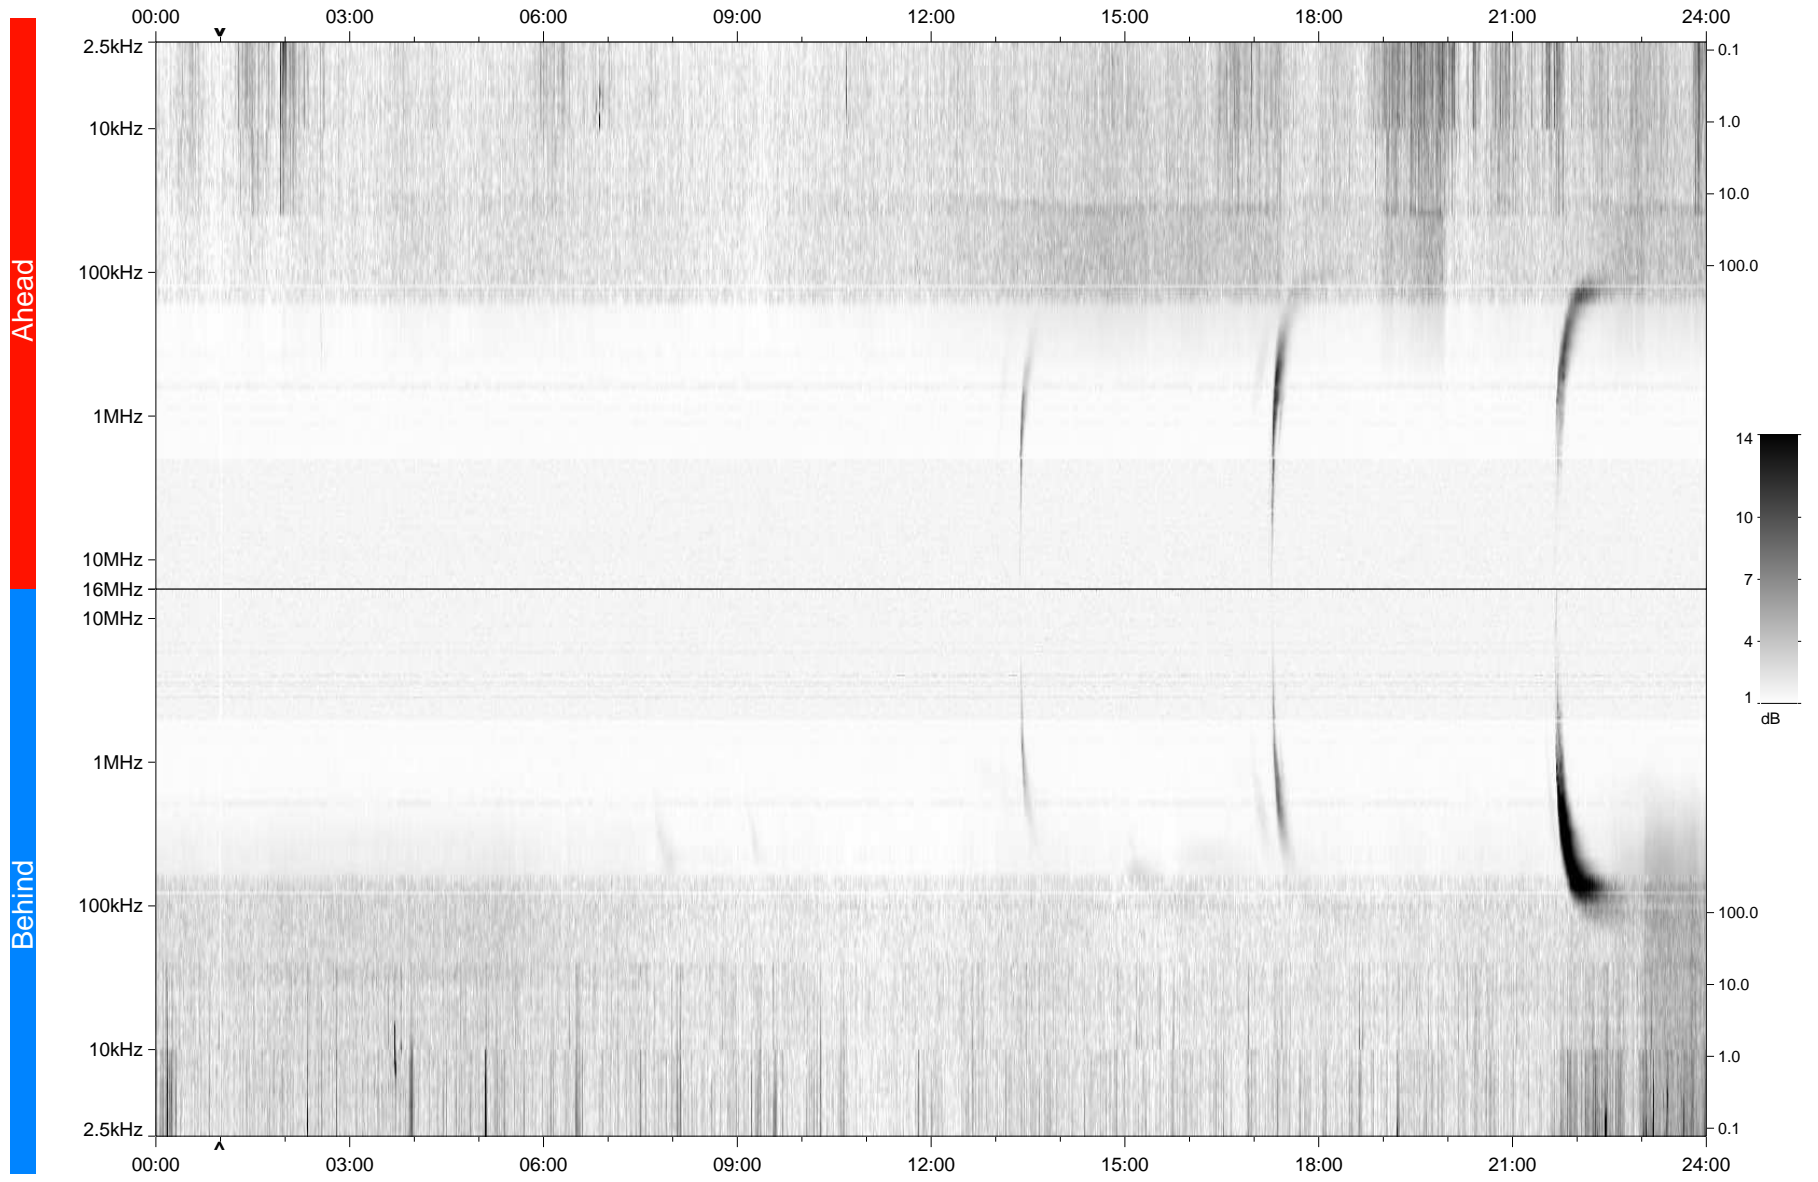

# STEREO/WAVES Daily Summary - 08-Dec-2007 (DOY 342)

Ahead source file: swaves\_ahead\_2007\_342\_1\_04.fin  
Ahead PSE Angle: 20.8°

Behind PSE Angle: -21.7°  
Behind source file: swaves\_behind\_2007\_342\_1\_04.fin

Time (UTC)

file: stereo\_swaves\_daily-summary\_gray\_20071208\_v04  
made by: space.umn.edu on macOS with TDL 8.8.2 on 2022-10-19 17:44:05, with Tlib V945 / dynspec V311