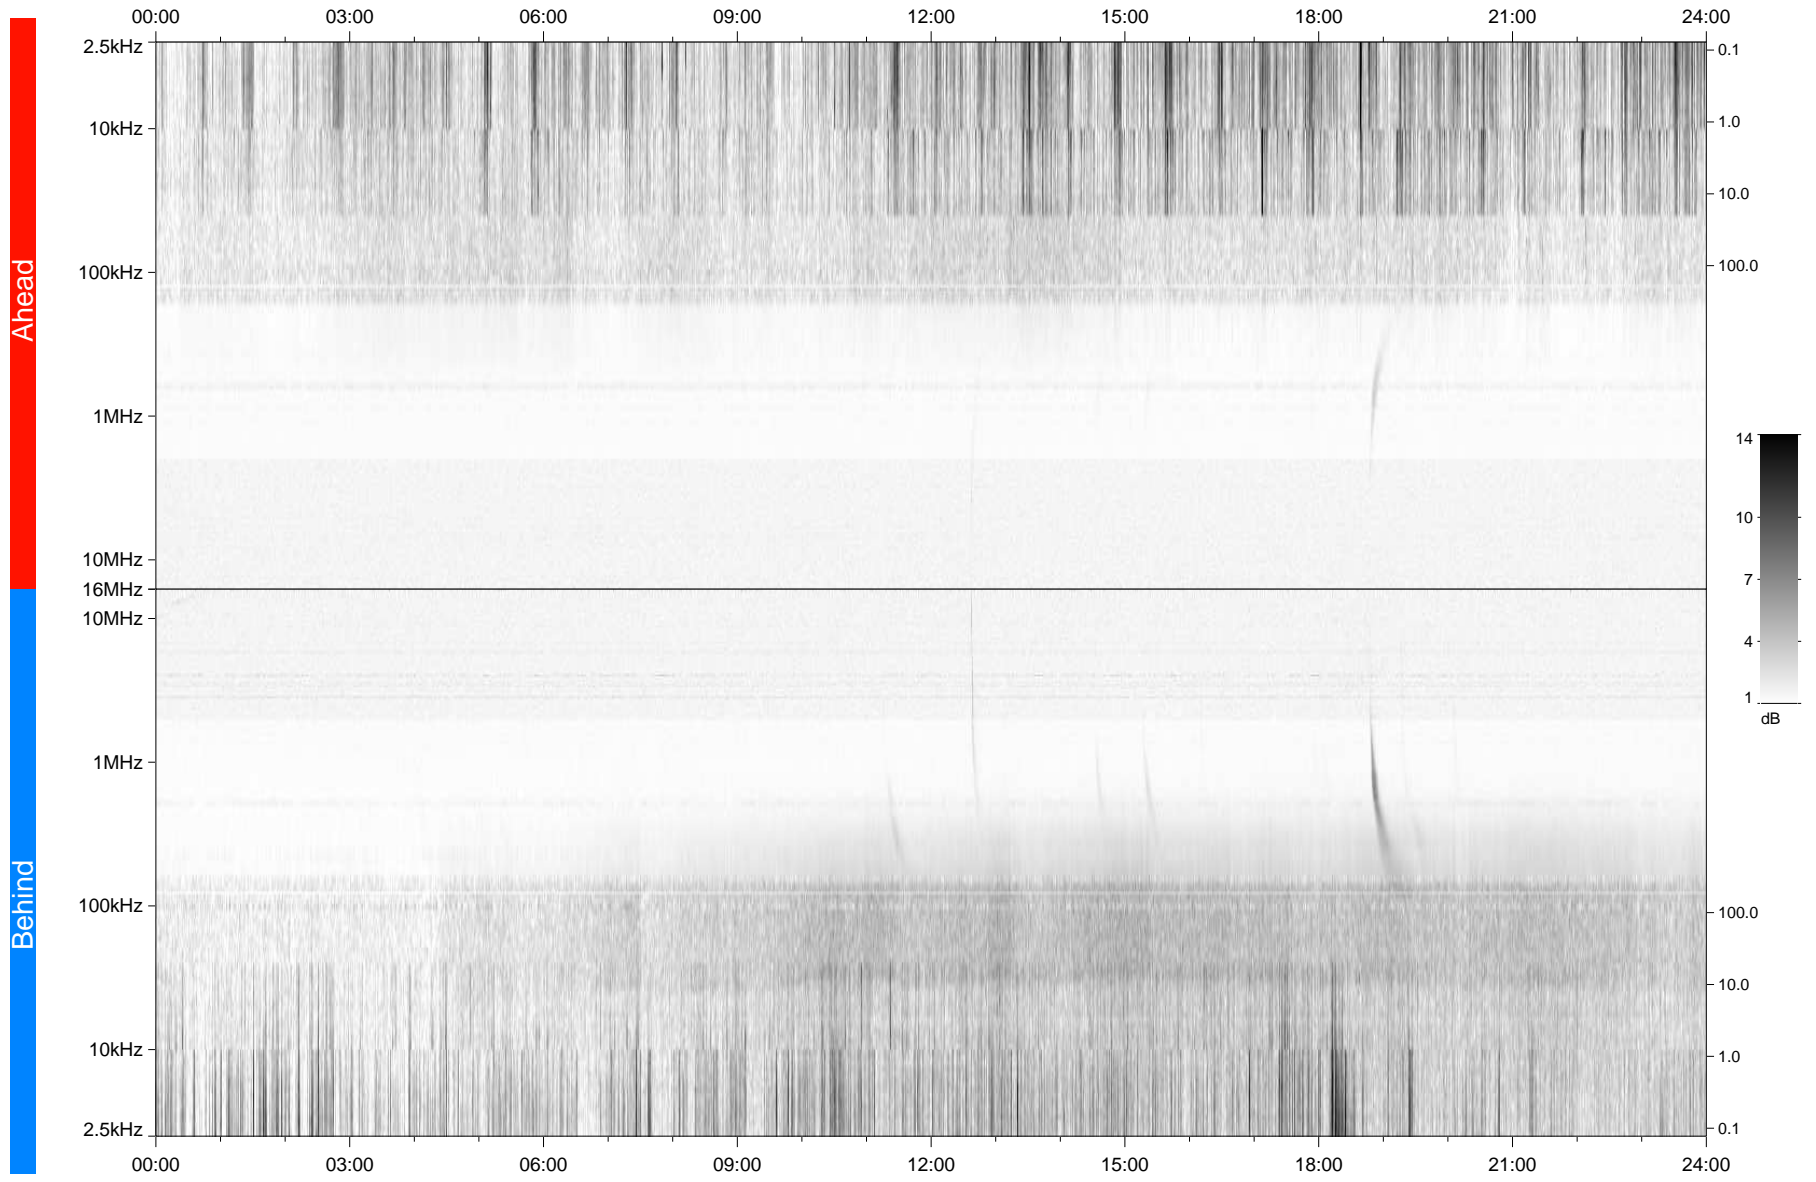

STEREO/WAVES Daily Summary - 03-Dec-2007 (DOY 337)

Ahead source file: swaves_ahead_2007_337_1_04.fin
Ahead PSE Angle: 20.7°

Behind PSE Angle: -21.3°
Behind source file: swaves_behind_2007_337_1_04.fin

Time (UTC)

file: stereo_swaves_daily-summary_gray_20071203_v04
made by: space.umn.edu on macOS with TDL 8.8.2 on 2022-10-19 17:29:43, with TLib V945 / dynspec V311