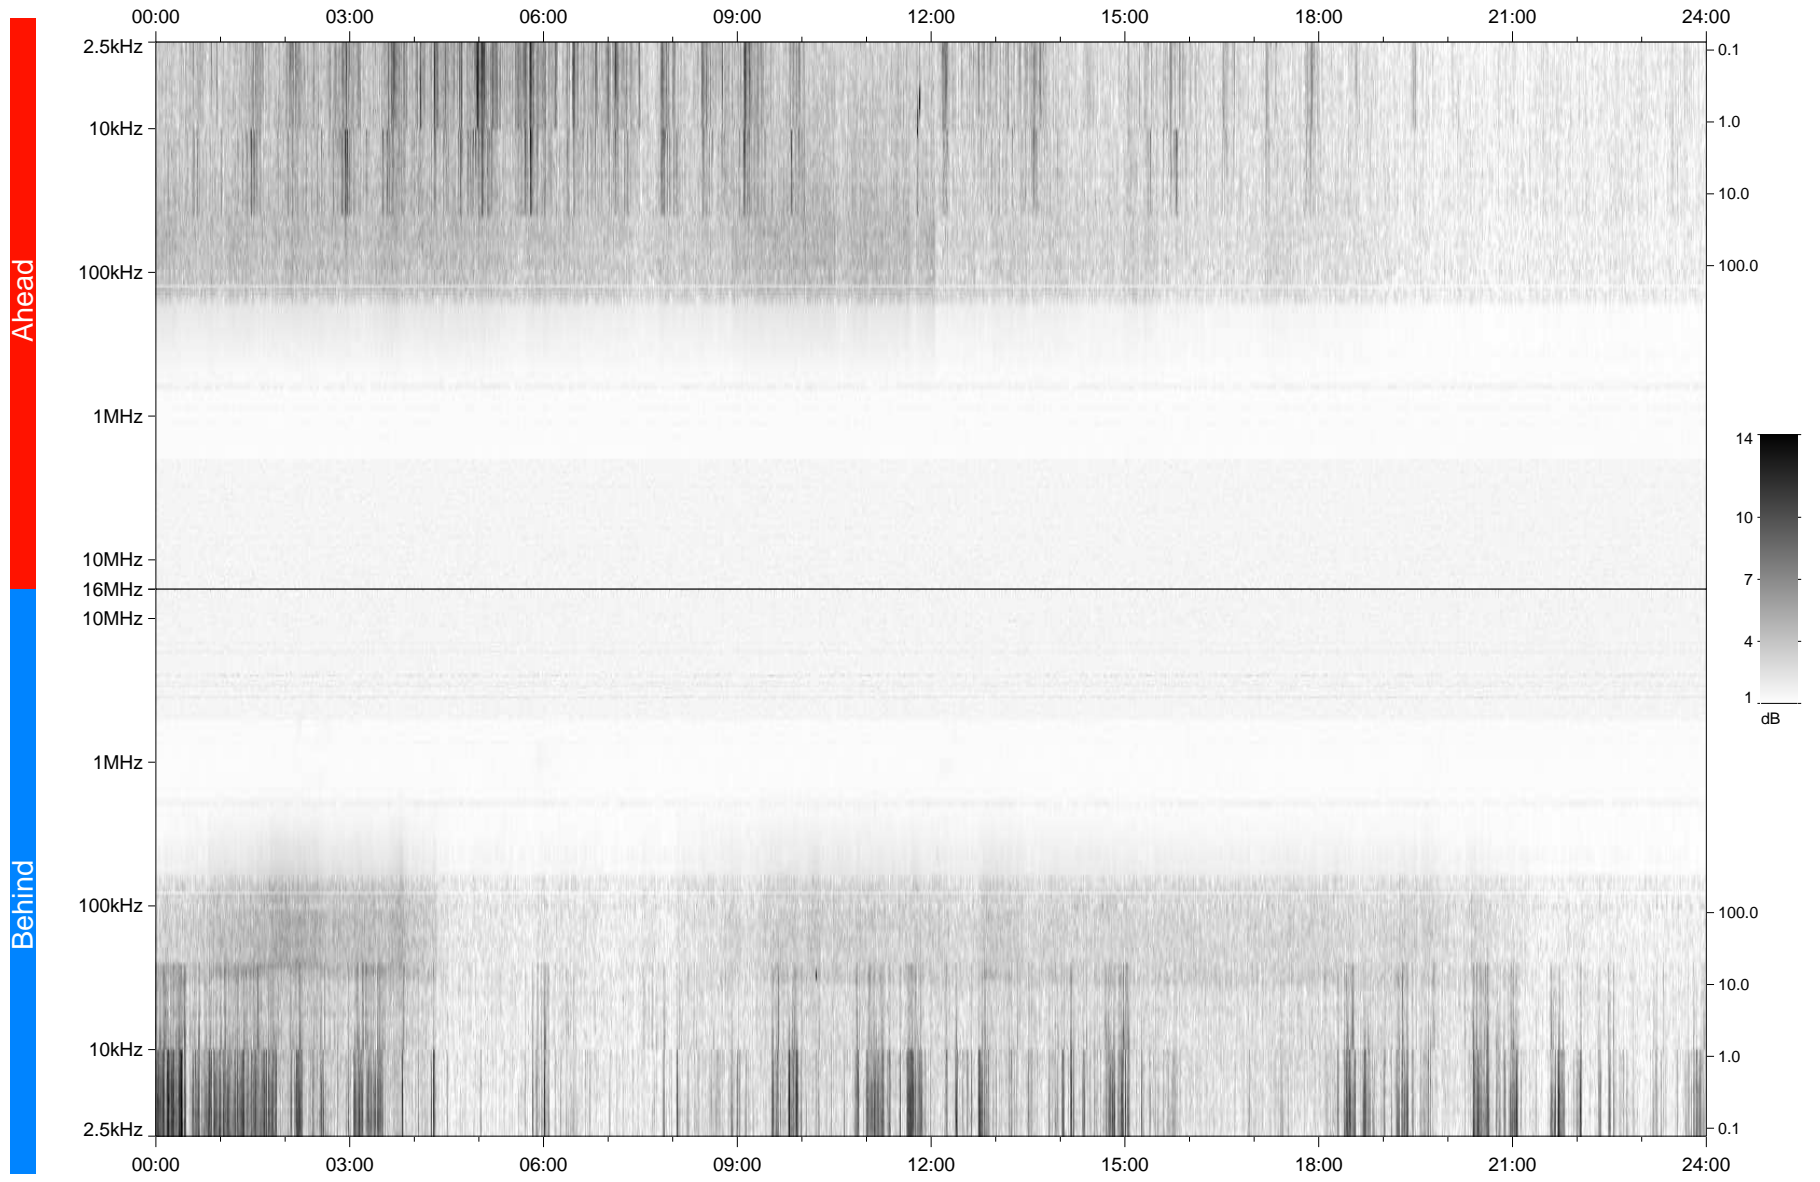

# STEREO/WAVES Daily Summary - 01-Dec-2007 (DOY 335)

Ahead source file: swaves\_ahead\_2007\_335\_1\_04.fin  
Ahead PSE Angle: 20.6°

Behind PSE Angle: -21.2°  
Behind source file: swaves\_behind\_2007\_335\_1\_04.fin

Time (UTC)

file: stereo\_swaves\_daily-summary\_gray\_20071201\_v04  
made by: space.umn.edu on macOS with TDL 8.8.2 on 2022-10-19 17:23:55, with Tlib V945 / dynspec V311