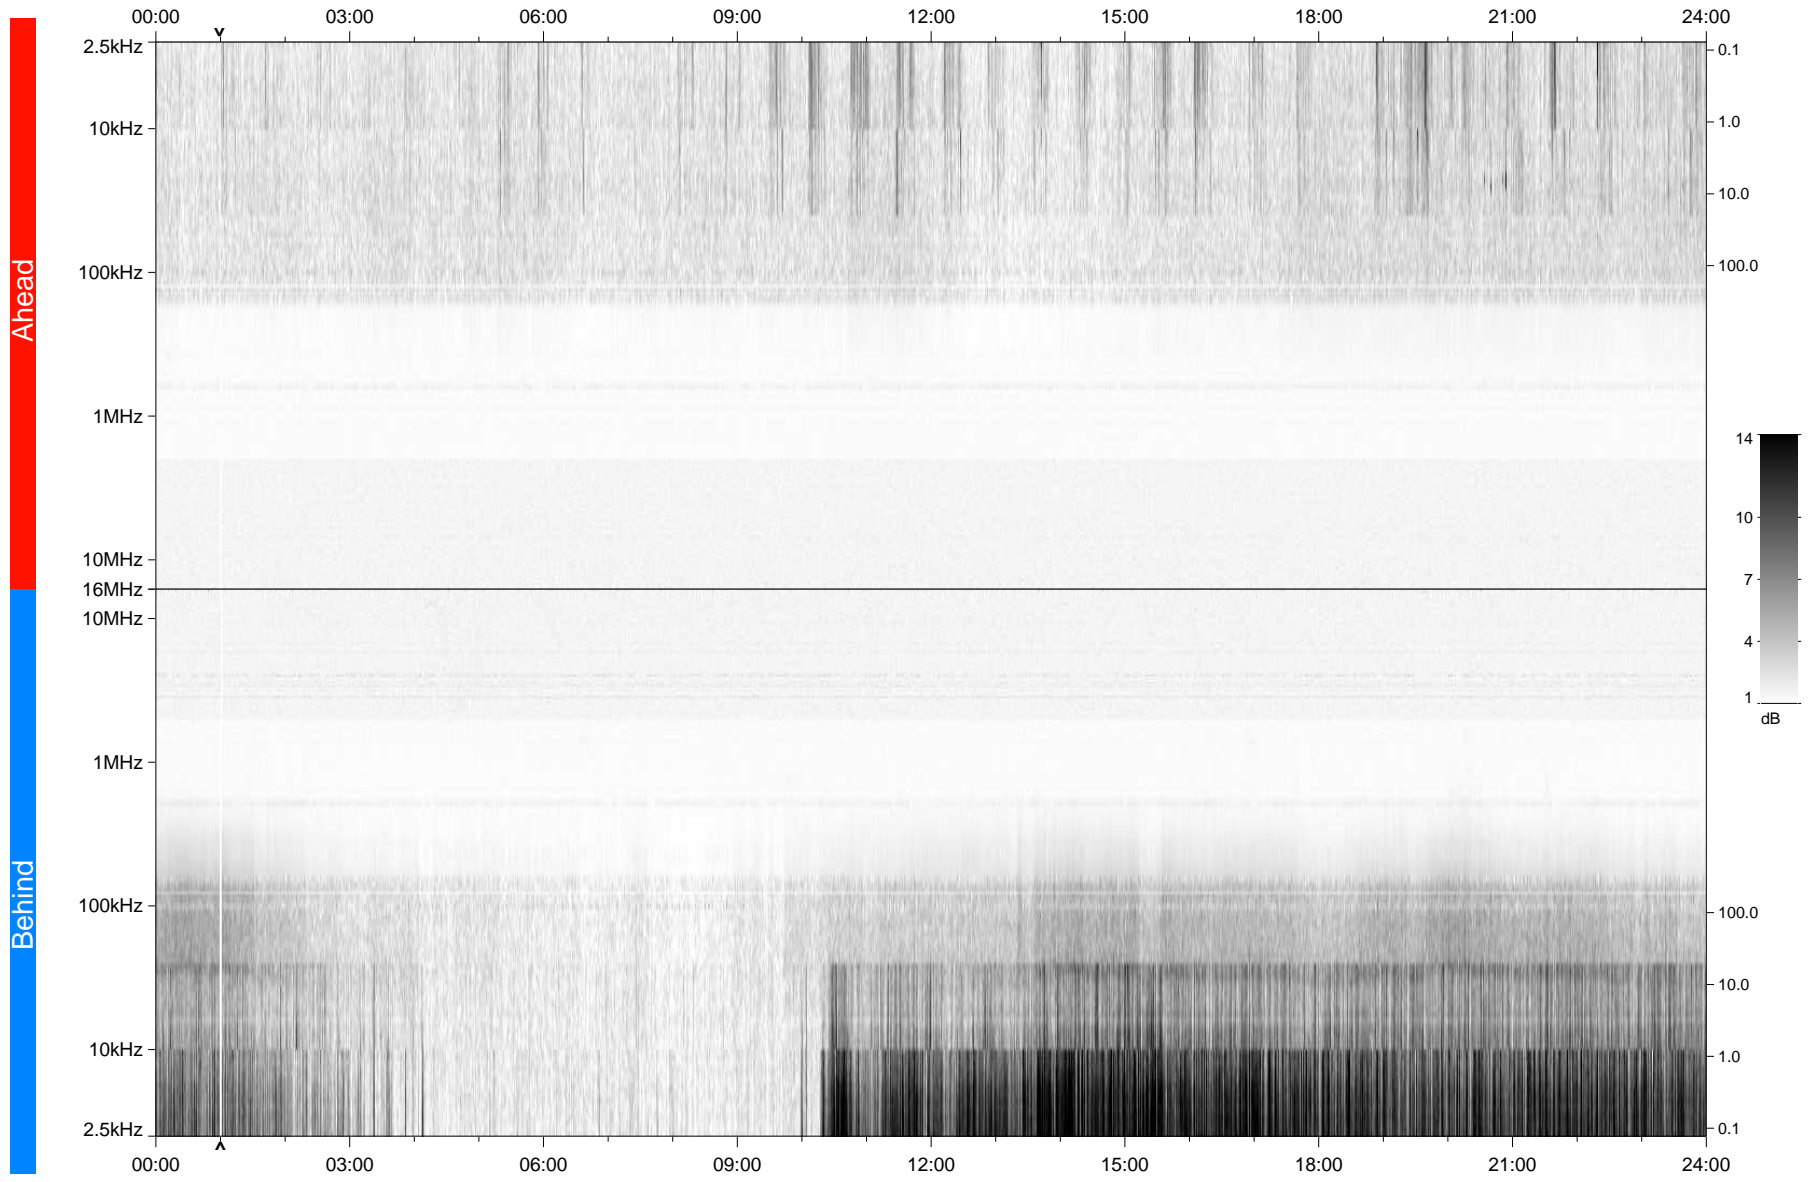

# STEREO/WAVES Daily Summary - 30-Nov-2007 (DOY 334)

Ahead source file: swaves\_ahead\_2007\_334\_1\_04.fin  
Ahead PSE Angle: 20.6°

Behind PSE Angle: -21.2°  
Behind source file: swaves\_behind\_2007\_334\_1\_04.fin

Time (UTC)

file: stereo\_swaves\_daily-summary\_gray\_20071130\_v04  
made by: space.umn.edu on macOS with IDL 8.8.2 on 2022-10-19 17:21:03, with TLib V945 / dynspec V311