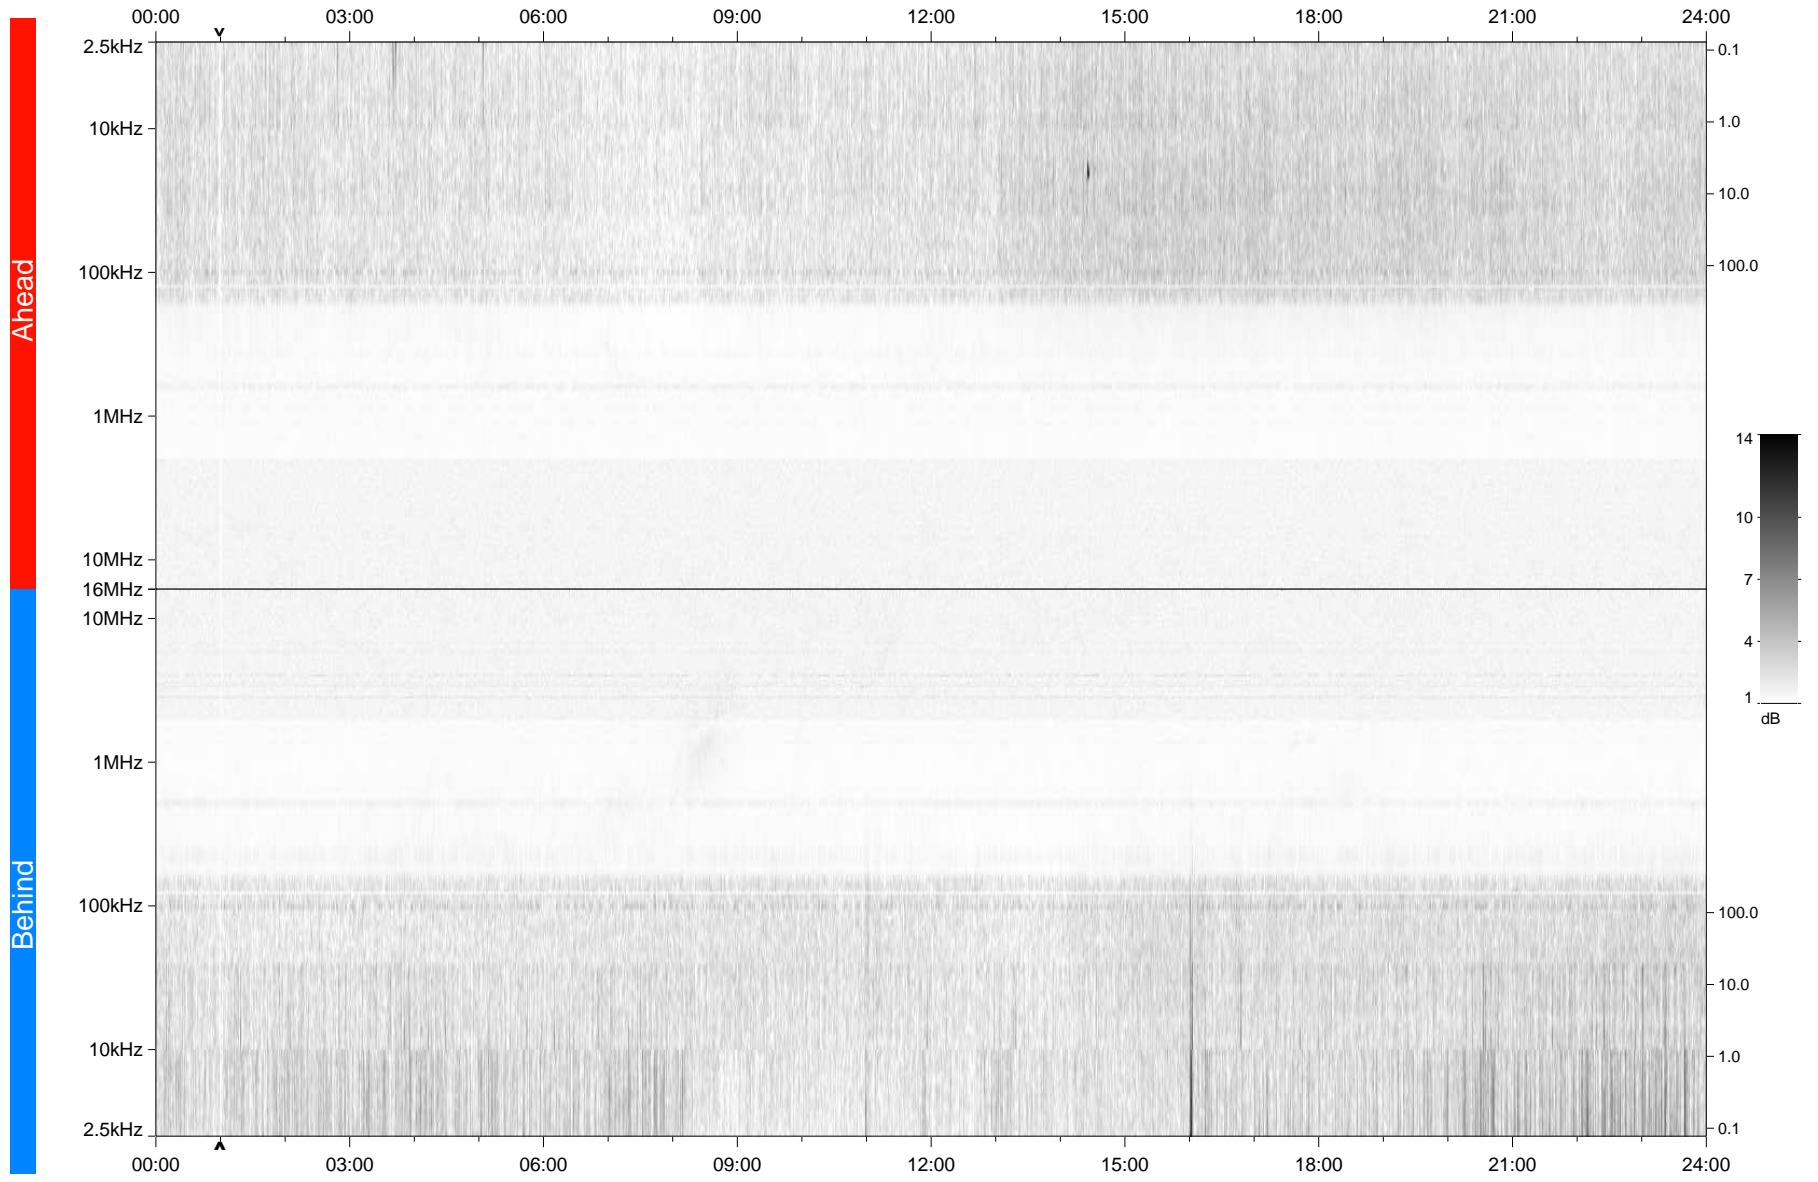

# STEREO/WAVES Daily Summary - 28-Nov-2007 (DOY 332)

Ahead source file: swaves\_ahead\_2007\_332\_1\_04.fin  
Ahead PSE Angle: 20.6°

Behind PSE Angle: -21.0°  
Behind source file: swaves\_behind\_2007\_332\_1\_04.fin

Time (UTC)

file: stereo\_swaves\_daily-summary\_gray\_20071128\_v04  
made by: space.umn.edu on macOS with IDL 8.8.2 on 2022-10-19 17:15:16, with TLib V945 / dynspec V311