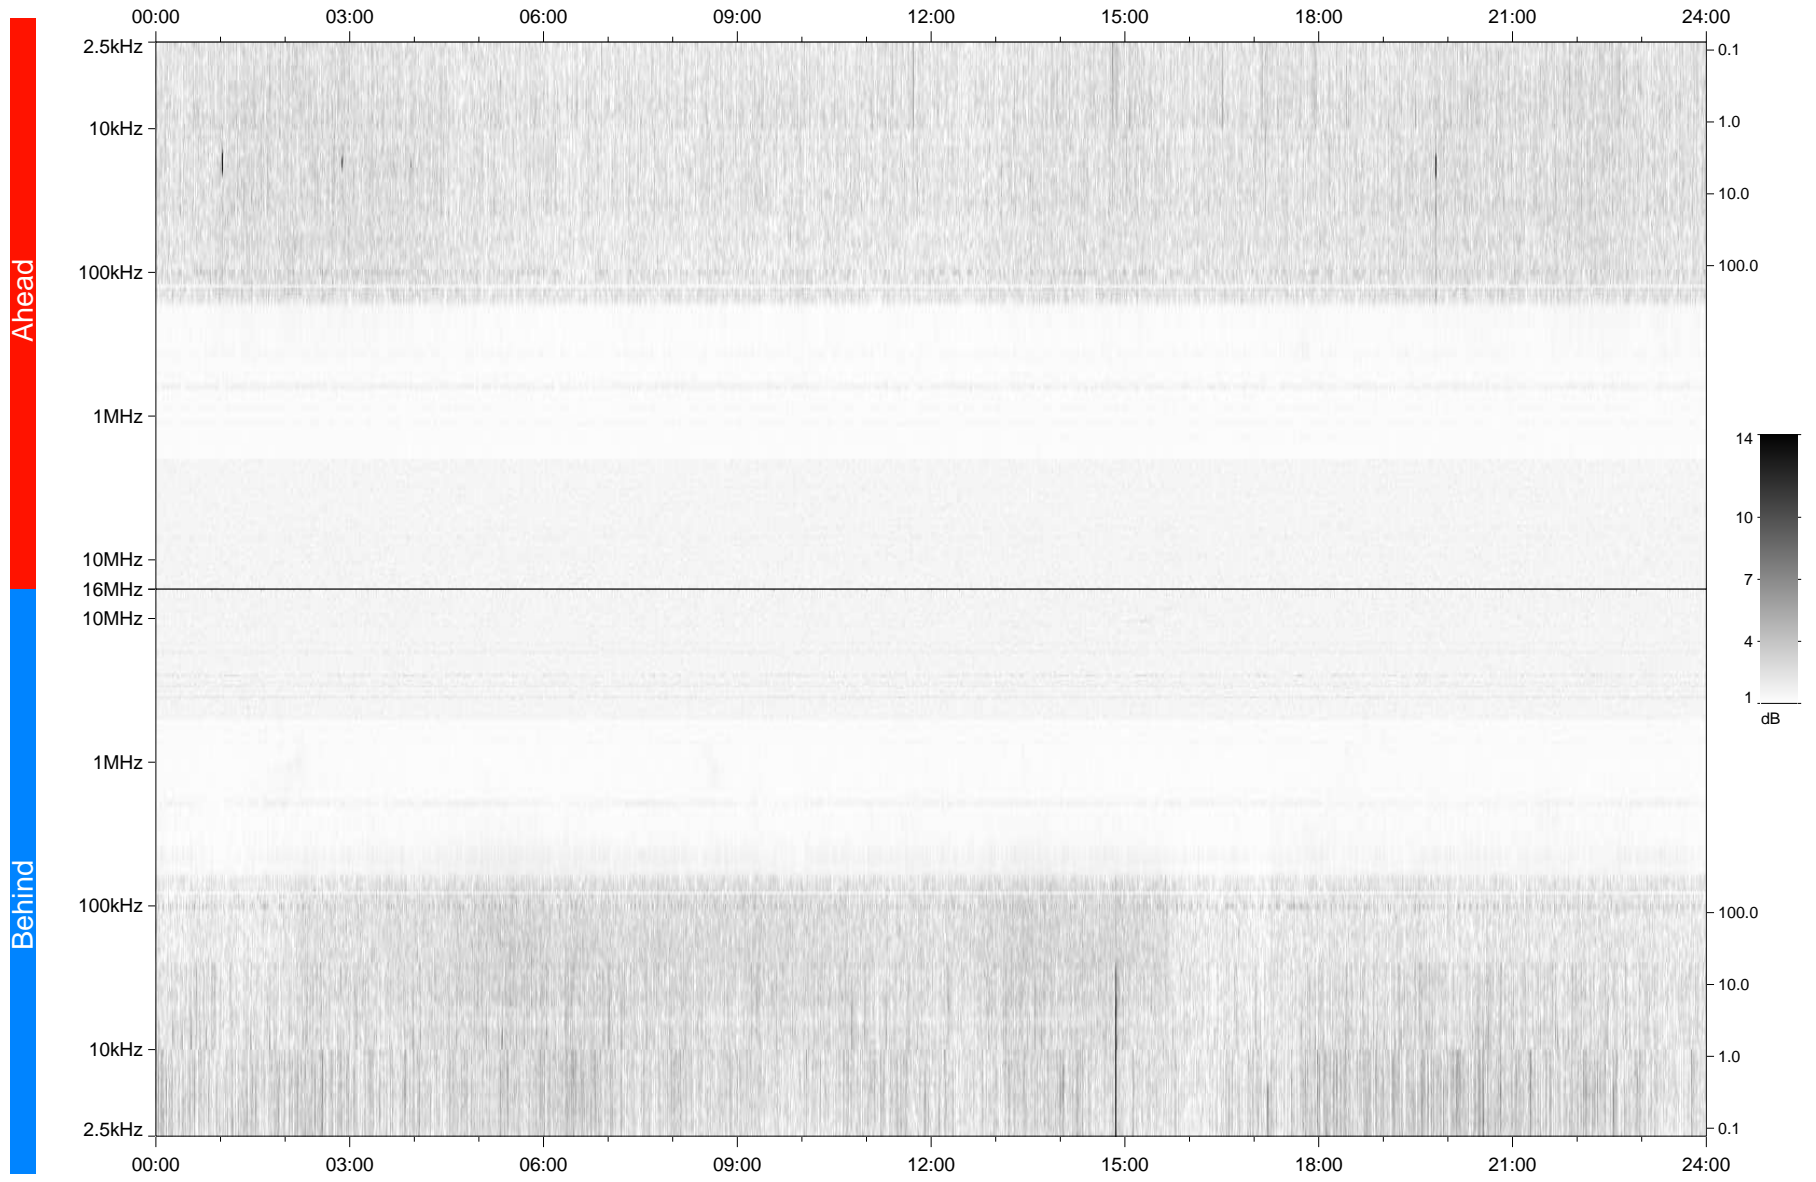

# STEREO/WAVES Daily Summary - 27-Nov-2007 (DOY 331)

Ahead source file: swaves\_ahead\_2007\_331\_1\_04.fin  
Ahead PSE Angle: 20.6°

Behind PSE Angle: -20.9°  
Behind source file: swaves\_behind\_2007\_331\_1\_04.fin

Time (UTC)

file: stereo\_swaves\_daily-summary\_gray\_20071127\_v04  
made by: space.umn.edu on macOS with TDL 8.8.2 on 2022-10-19 17:12:24, with TLib V945 / dynspec V311