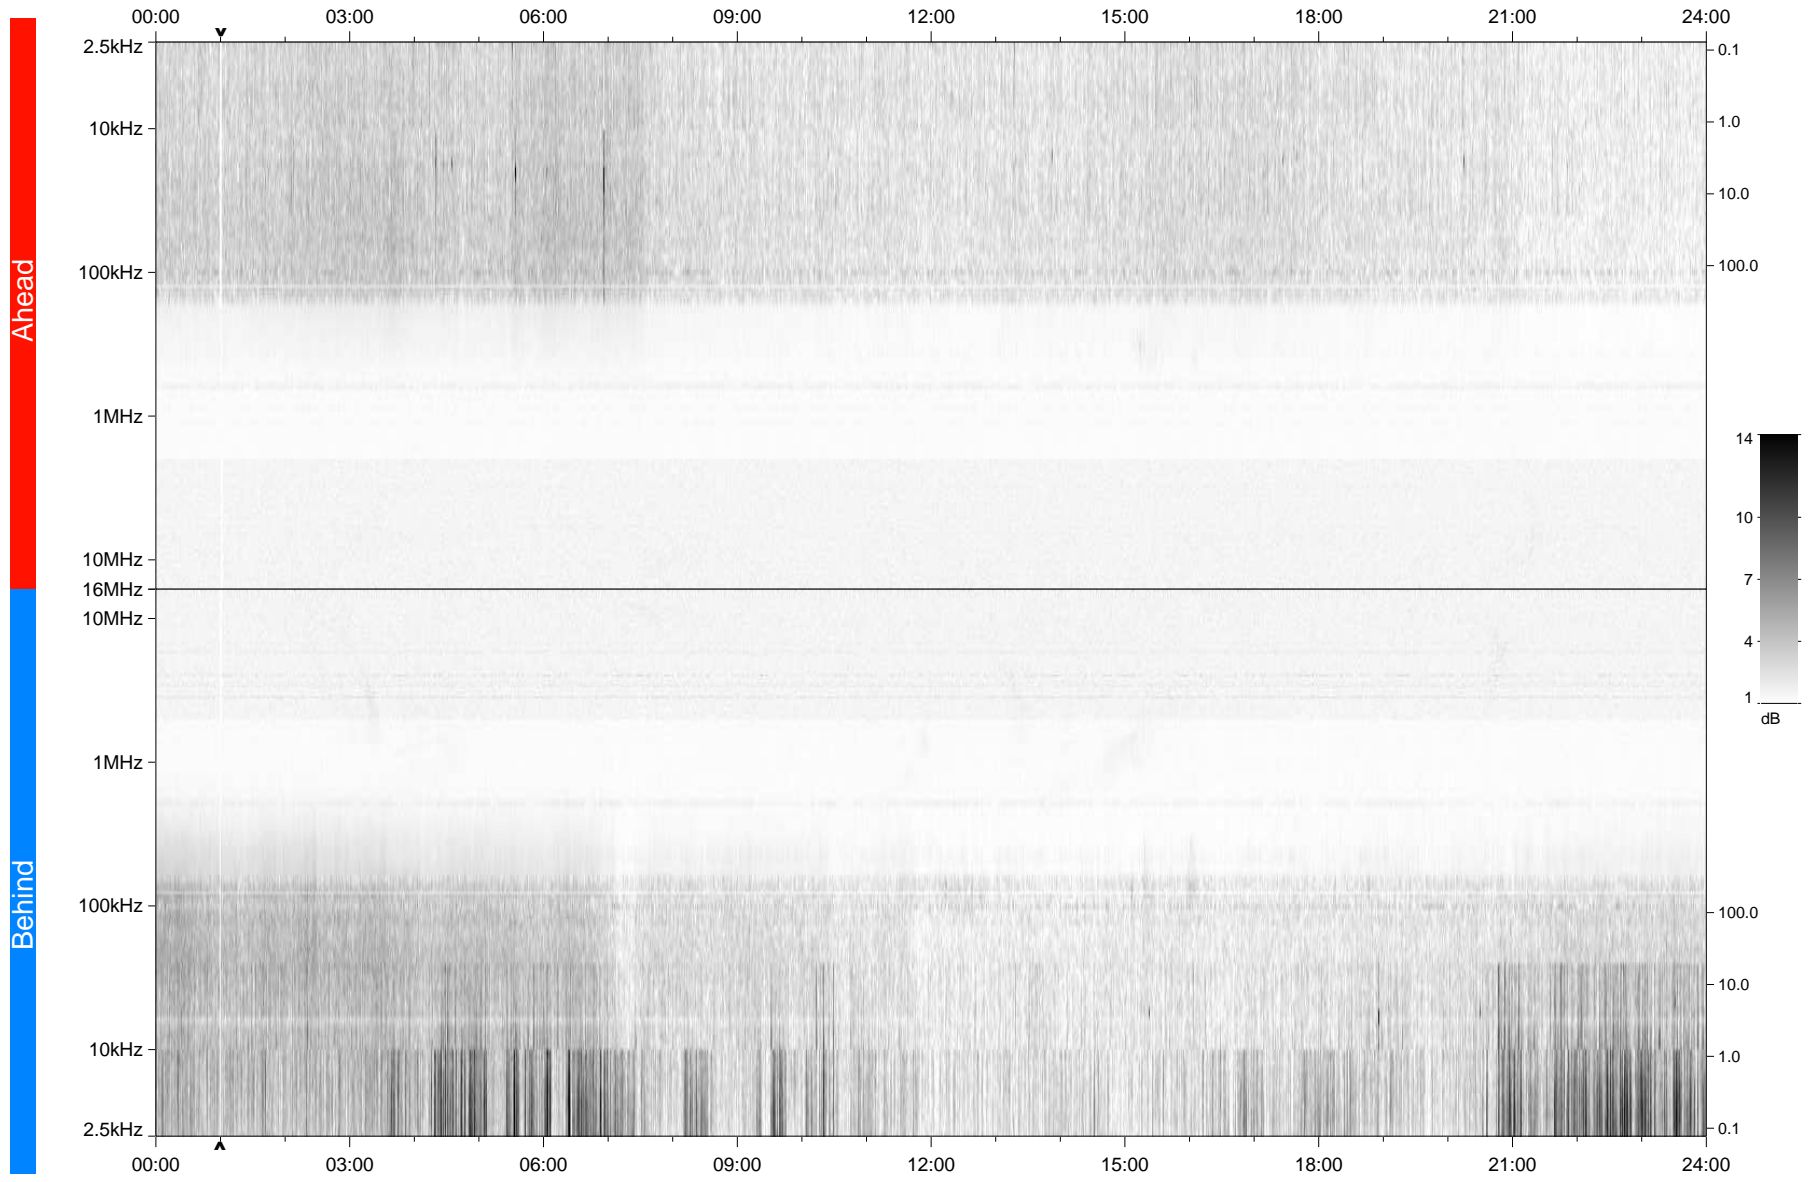

STEREO/WAVES Daily Summary - 24-Nov-2007 (DOY 328)

Ahead source file: swaves_ahead_2007_328_1_04.fin
Ahead PSE Angle: 20.5°

Behind PSE Angle: -20.7°
Behind source file: swaves_behind_2007_328_1_04.fin

Time (UTC)

file: stereo_swaves_daily-summary_gray_20071124_v04
made by: space.umn.edu on macOS with IDL 8.8.2 on 2022-10-19 17:03:46, with TLib V945 / dynspec V311