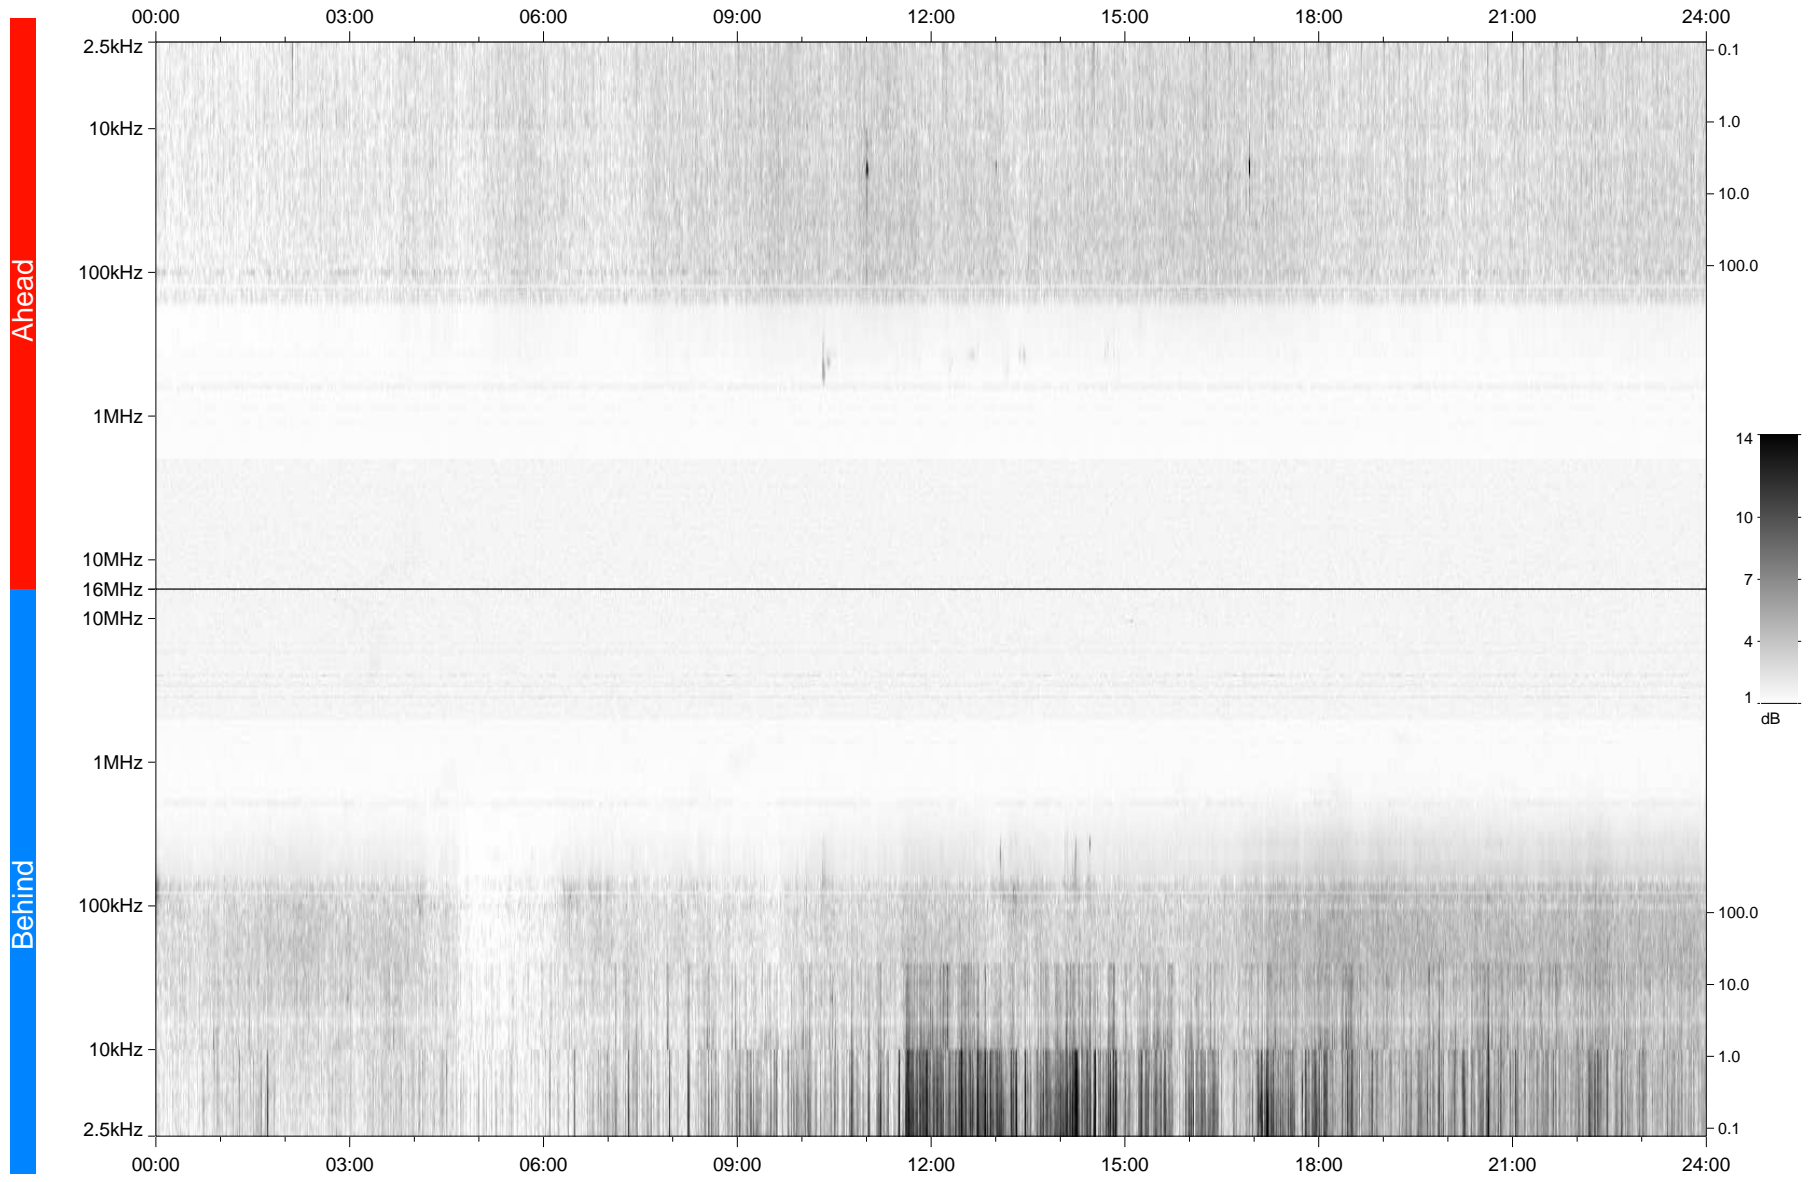

STEREO/WAVES Daily Summary - 23-Nov-2007 (DOY 327)

Ahead source file: swaves_ahead_2007_327_1_04.fin
Ahead PSE Angle: 20.5°

Behind PSE Angle: -20.7°
Behind source file: swaves_behind_2007_327_1_04.fin

Time (UTC)

file: stereo_swaves_daily-summary_gray_20071123_v04
made by: space.umn.edu on macOS with TDL 8.8.2 on 2022-10-19 17:00:51, with Tlib V945 / dynspec V311