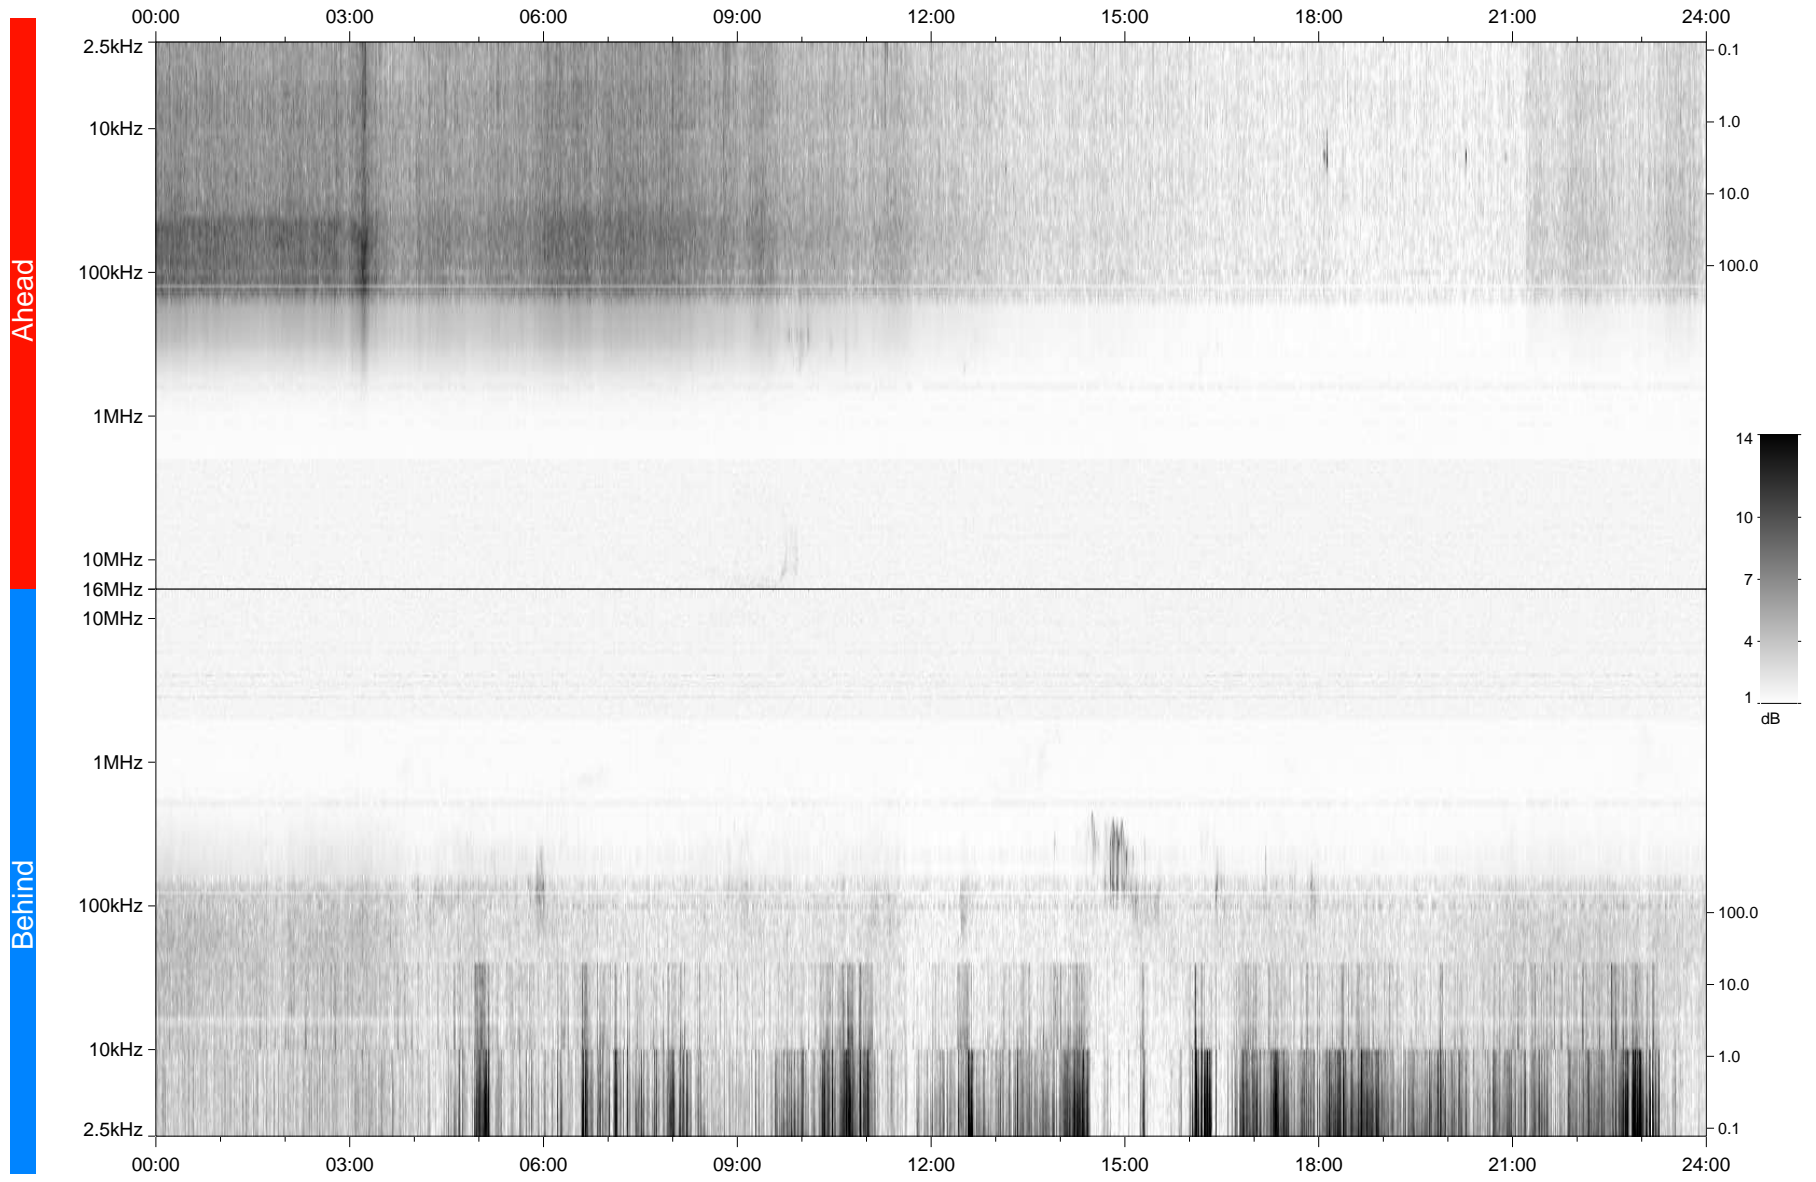

# STEREO/WAVES Daily Summary - 21-Nov-2007 (DOY 325)

Ahead source file: swaves\_ahead\_2007\_325\_1\_04.fin  
Ahead PSE Angle: 20.4°

Behind PSE Angle: -20.5°  
Behind source file: swaves\_behind\_2007\_325\_1\_04.fin

Time (UTC)

file: stereo\_swaves\_daily-summary\_gray\_20071121\_v04  
made by: space.umn.edu on macOS with IDL 8.8.2 on 2022-10-19 16:55:05, with TLib V945 / dynspec V311