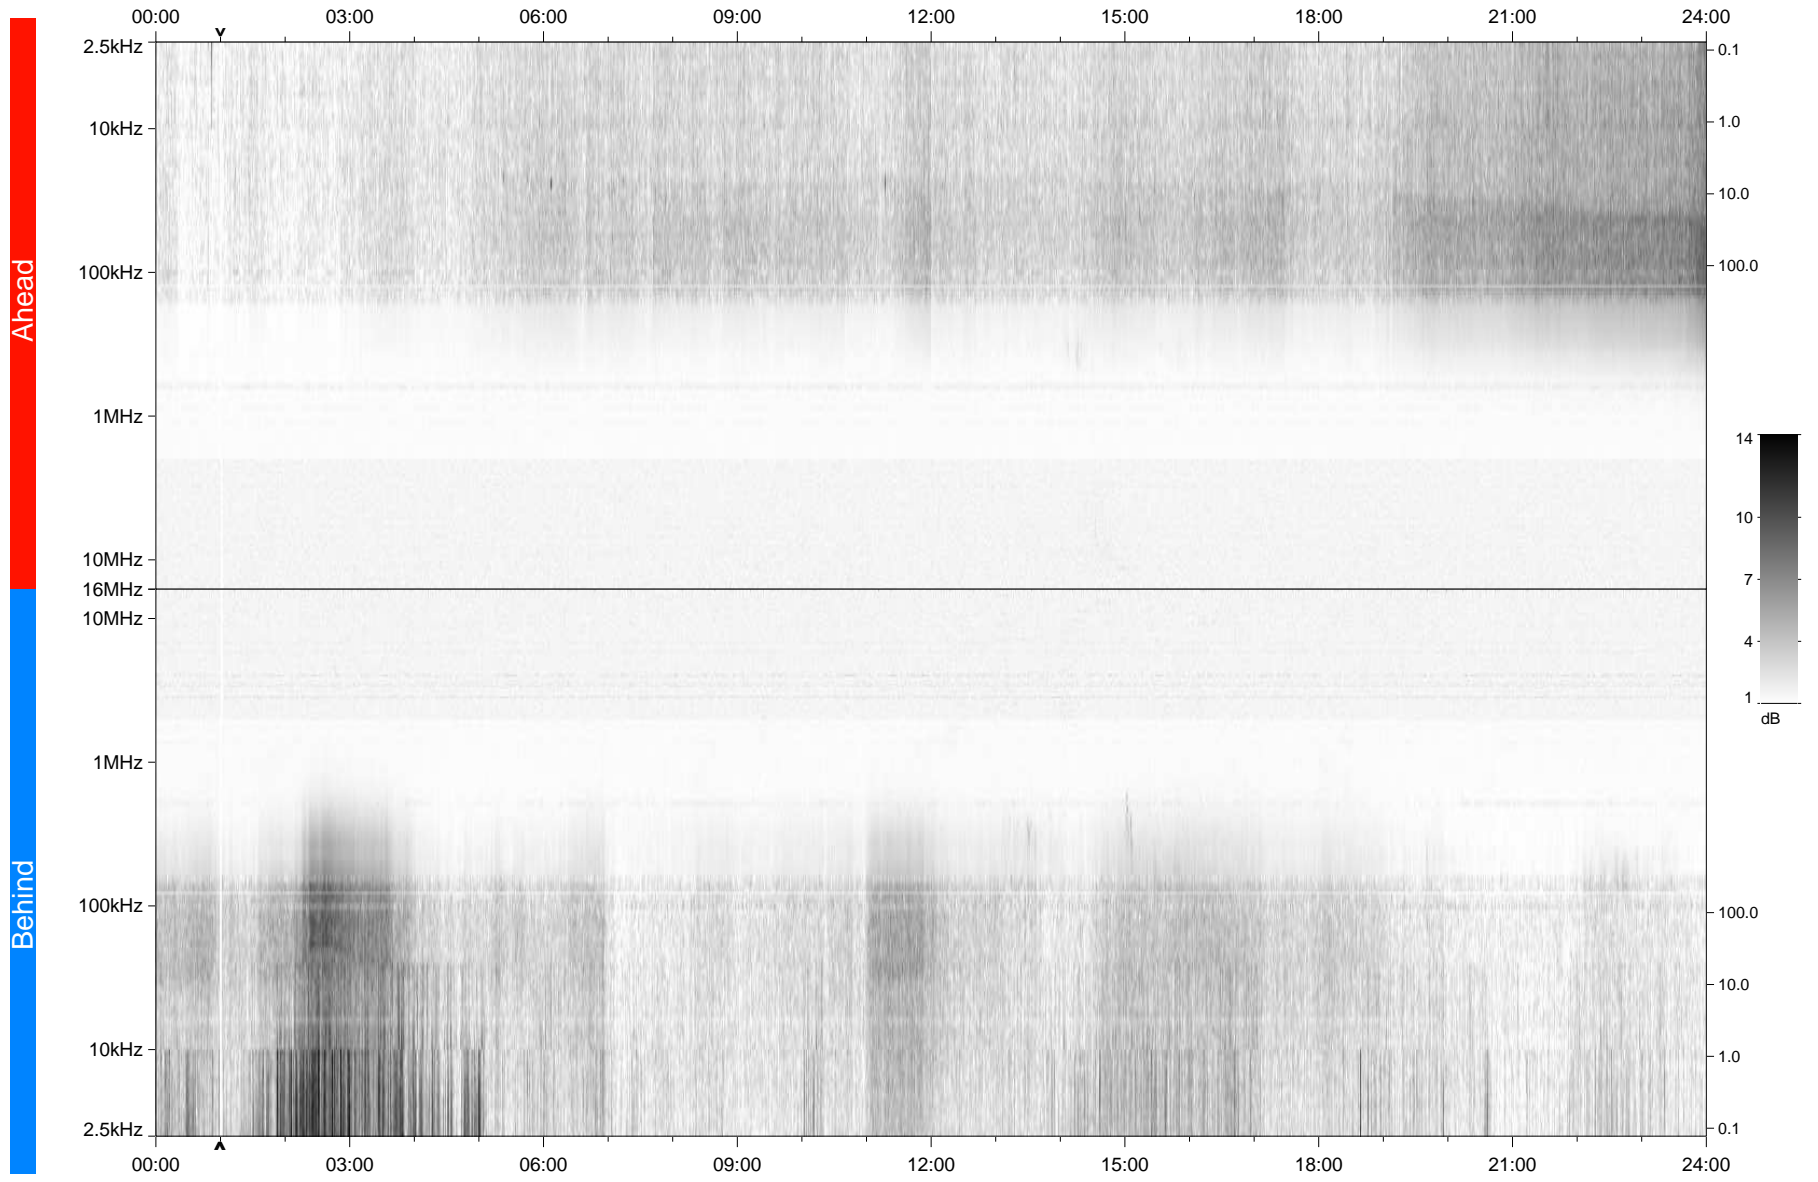

# STEREO/WAVES Daily Summary - 20-Nov-2007 (DOY 324)

Ahead source file: swaves\_ahead\_2007\_324\_1\_04.fin  
Ahead PSE Angle: 20.3°

Behind PSE Angle: -20.5°  
Behind source file: swaves\_behind\_2007\_324\_1\_04.fin

Time (UTC)

file: stereo\_swaves\_daily-summary\_gray\_20071120\_v04  
made by: space.umn.edu on macOS with TDL 8.8.2 on 2022-10-19 16:52:12, with Tlib V945 / dynspec V311