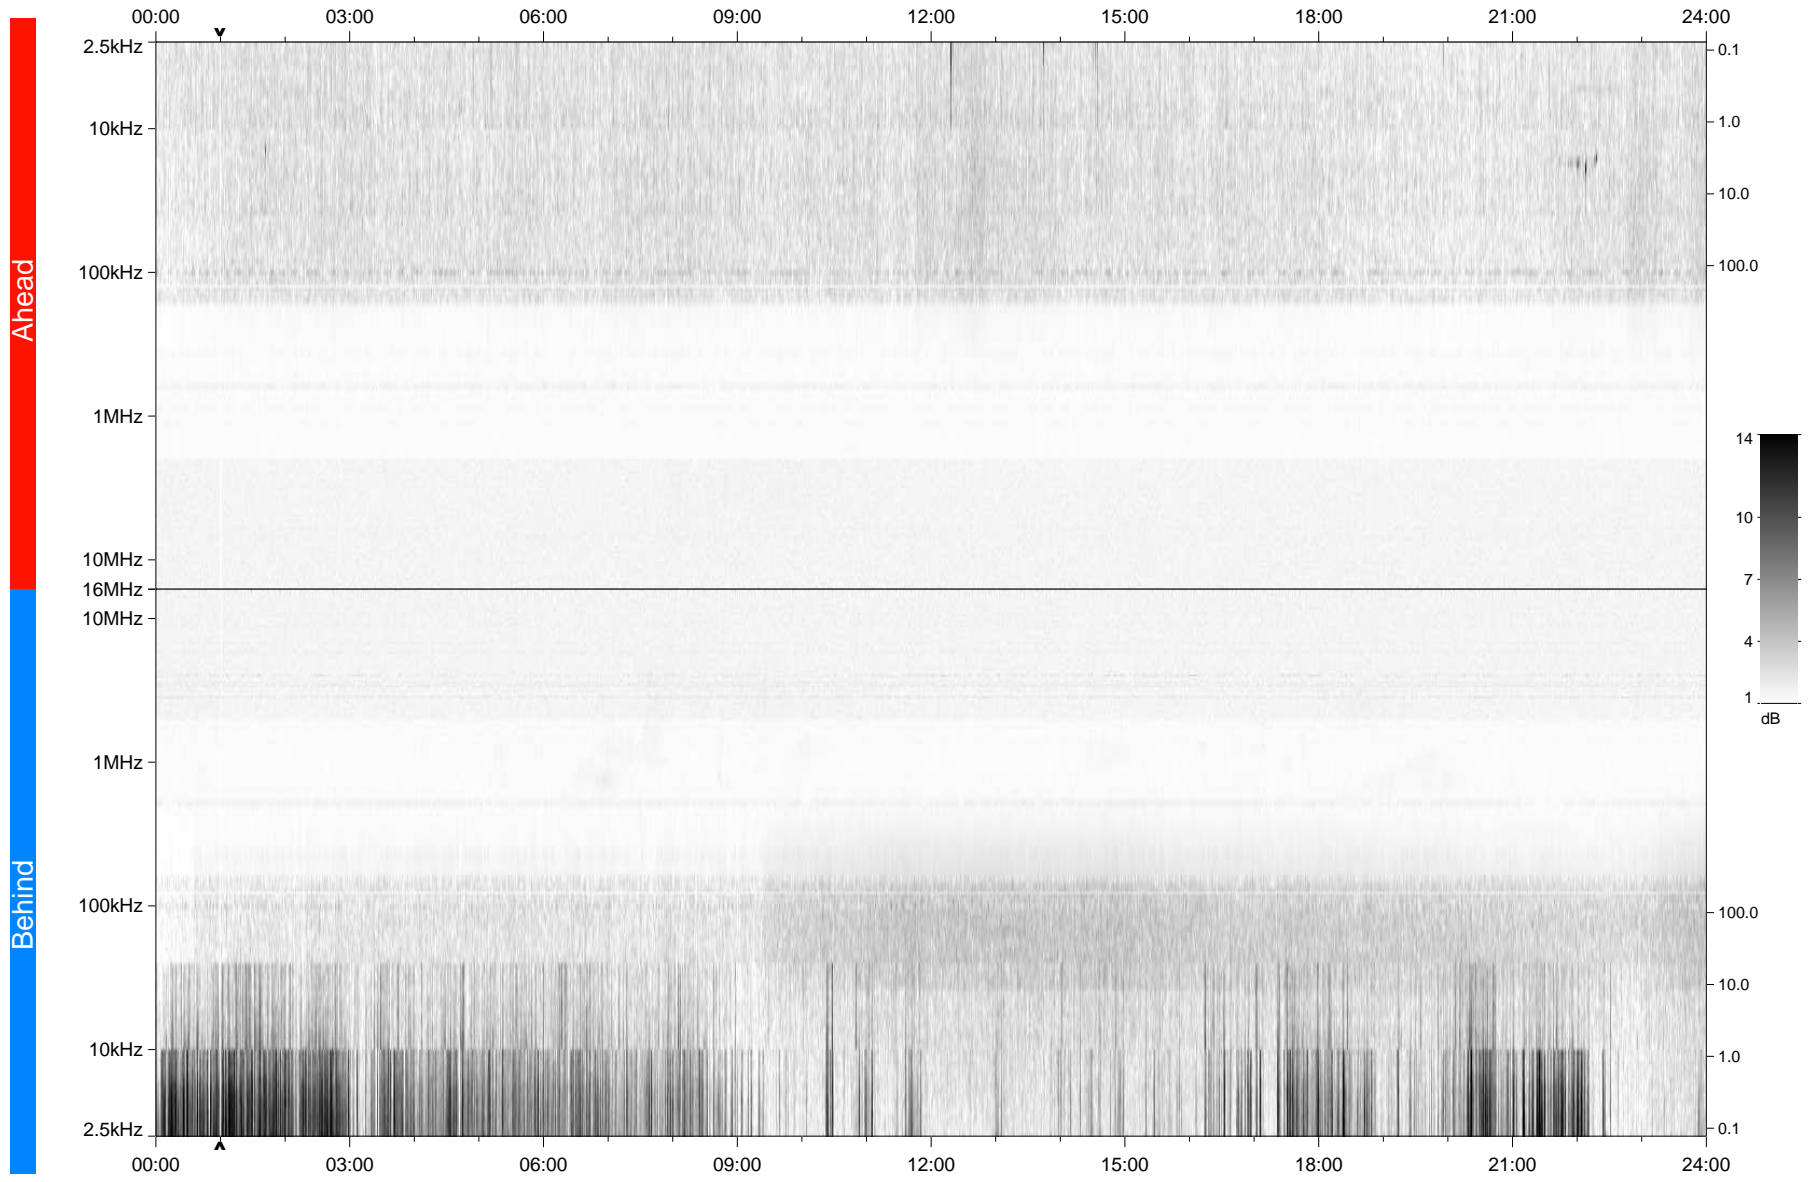

STEREO/WAVES Daily Summary - 18-Nov-2007 (DOY 322)

Ahead source file: swaves_ahead_2007_322_1_04.fin
Ahead PSE Angle: 20.4°

Behind PSE Angle: -20.2°
Behind source file: swaves_behind_2007_322_1_04.fin

Time (UTC)

file: stereo_swaves_daily-summary_gray_20071118_v04
made by: space.umn.edu on macOS with IDL 8.8.2 on 2022-10-19 16:46:29, with TLib V945 / dynspec V311