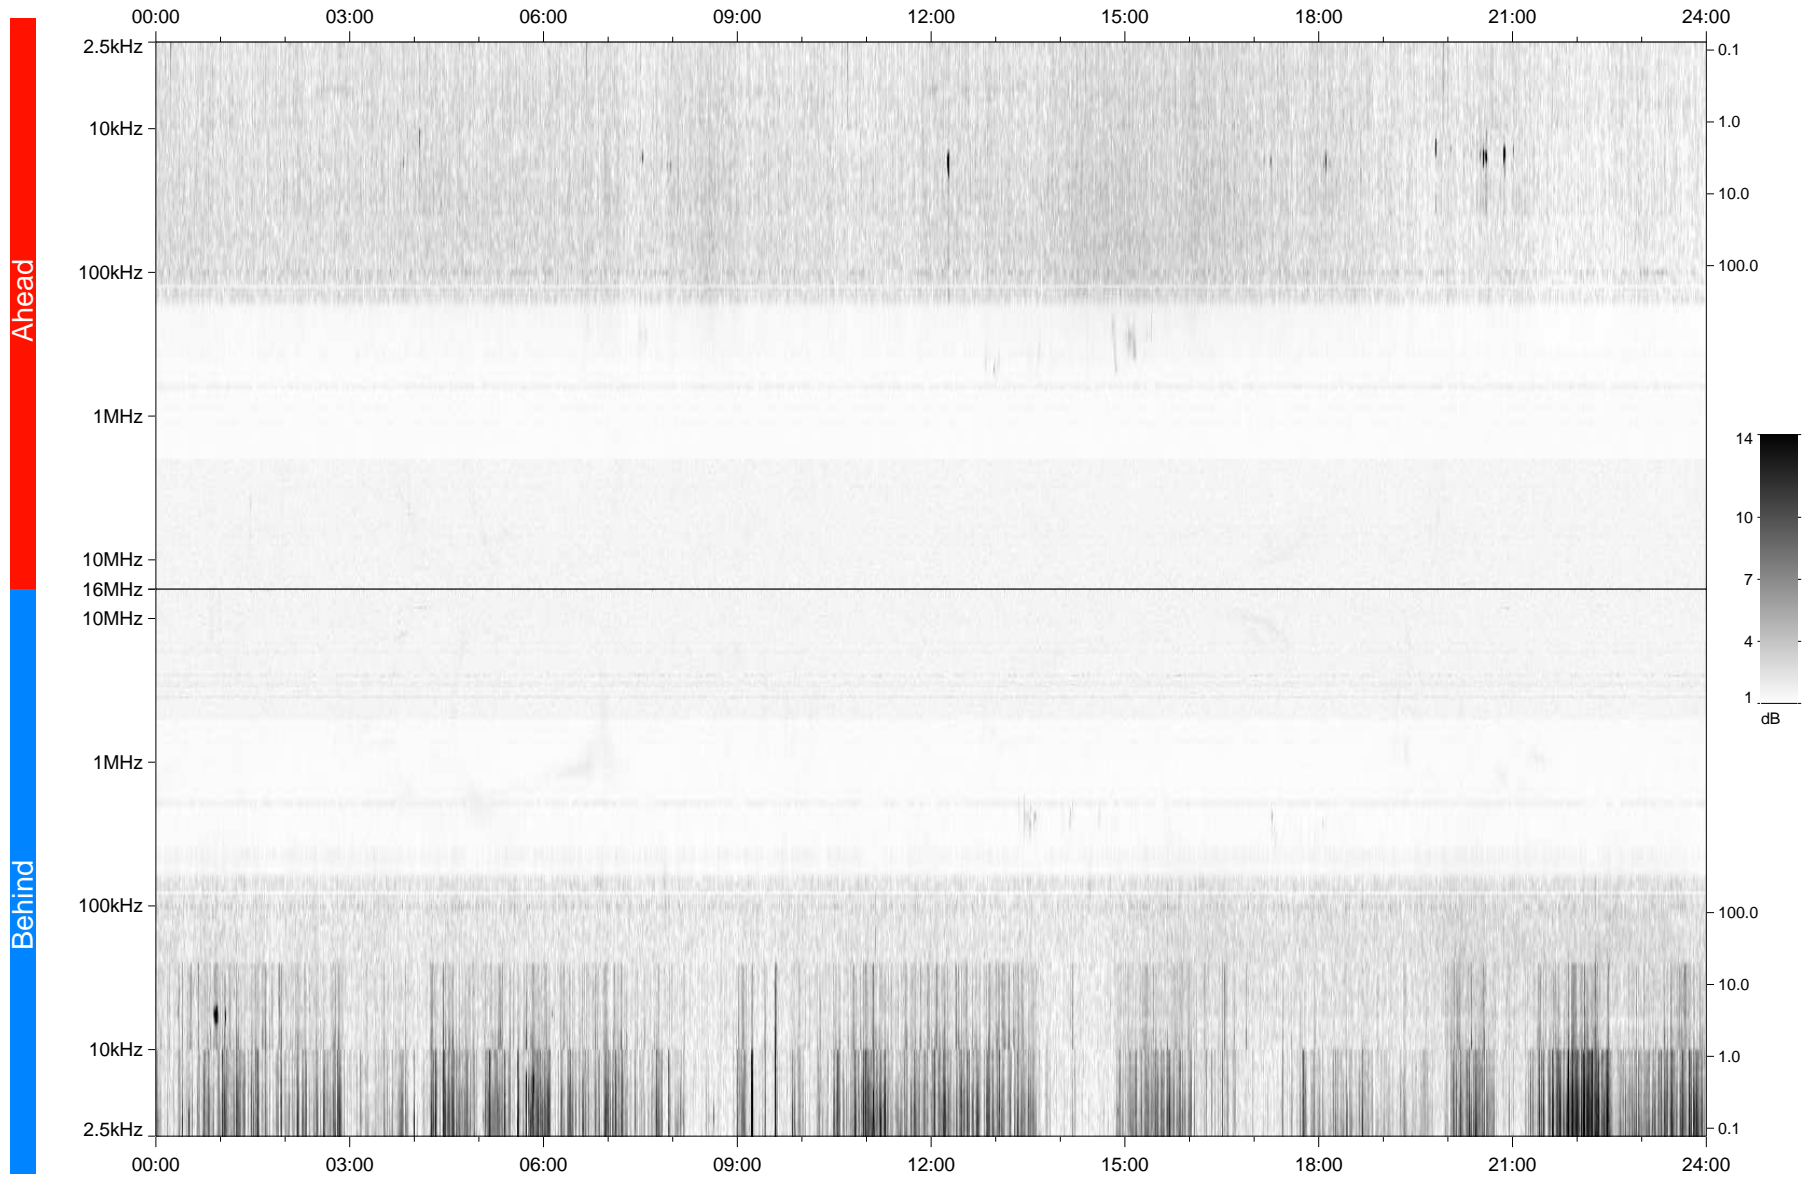

STEREO/WAVES Daily Summary - 17-Nov-2007 (DOY 321)

Ahead source file: swaves_ahead_2007_321_1_04.fin
Ahead PSE Angle: 20.3°

Behind PSE Angle: -20.2°
Behind source file: swaves_behind_2007_321_1_04.fin

Time (UTC)

file: stereo_swaves_daily-summary_gray_20071117_v04
made by: space.umn.edu on macOS with IDL 8.8.2 on 2022-10-19 16:43:35, with TLib V945 / dynspec V311