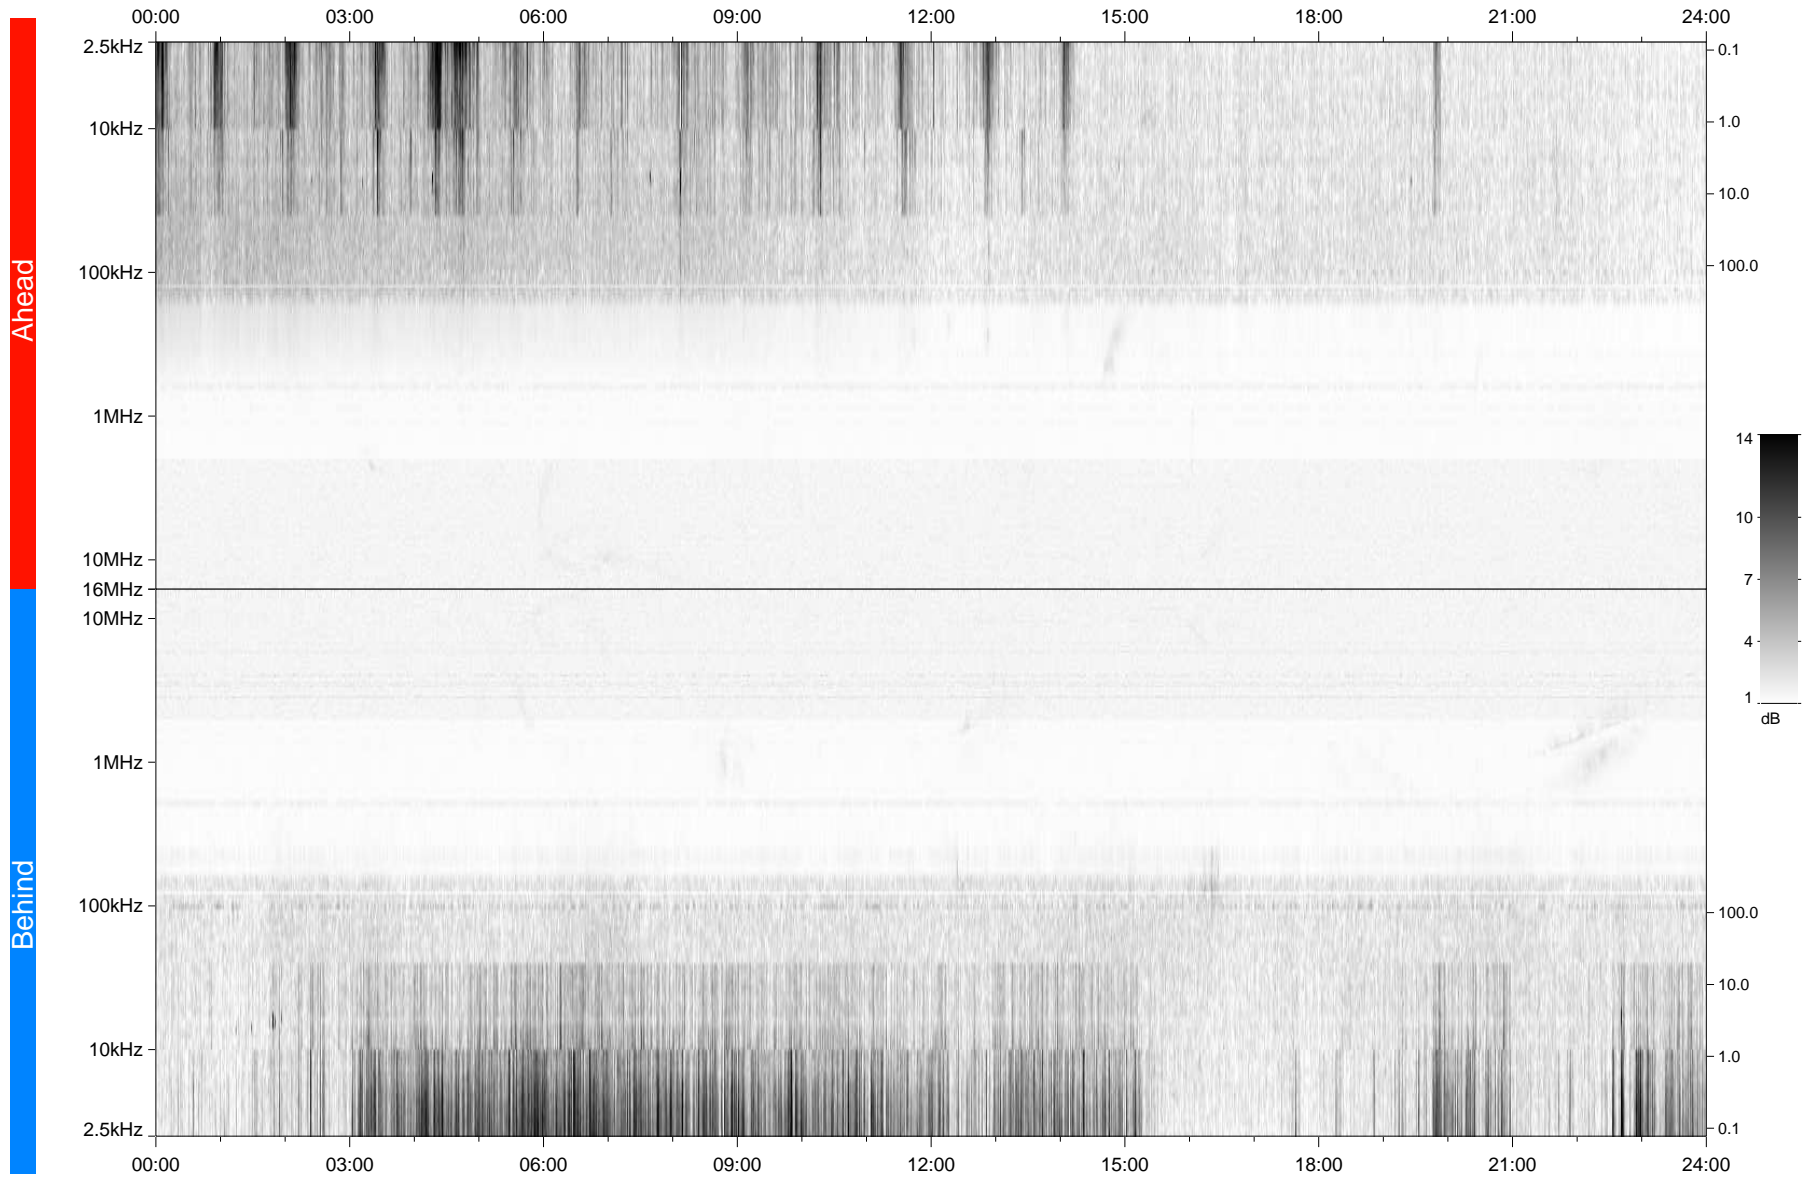

# STEREO/WAVES Daily Summary - 15-Nov-2007 (DOY 319)

Ahead source file: swaves\_ahead\_2007\_319\_1\_04.fin  
Ahead PSE Angle: 20.3°

Behind PSE Angle: -20.0°  
Behind source file: swaves\_behind\_2007\_319\_1\_04.fin

Time (UTC)

file: stereo\_swaves\_daily-summary\_gray\_20071115\_v04  
made by: space.umn.edu on macOS with TDL 8.8.2 on 2022-10-19 16:37:50, with TLib V945 / dynspec V311