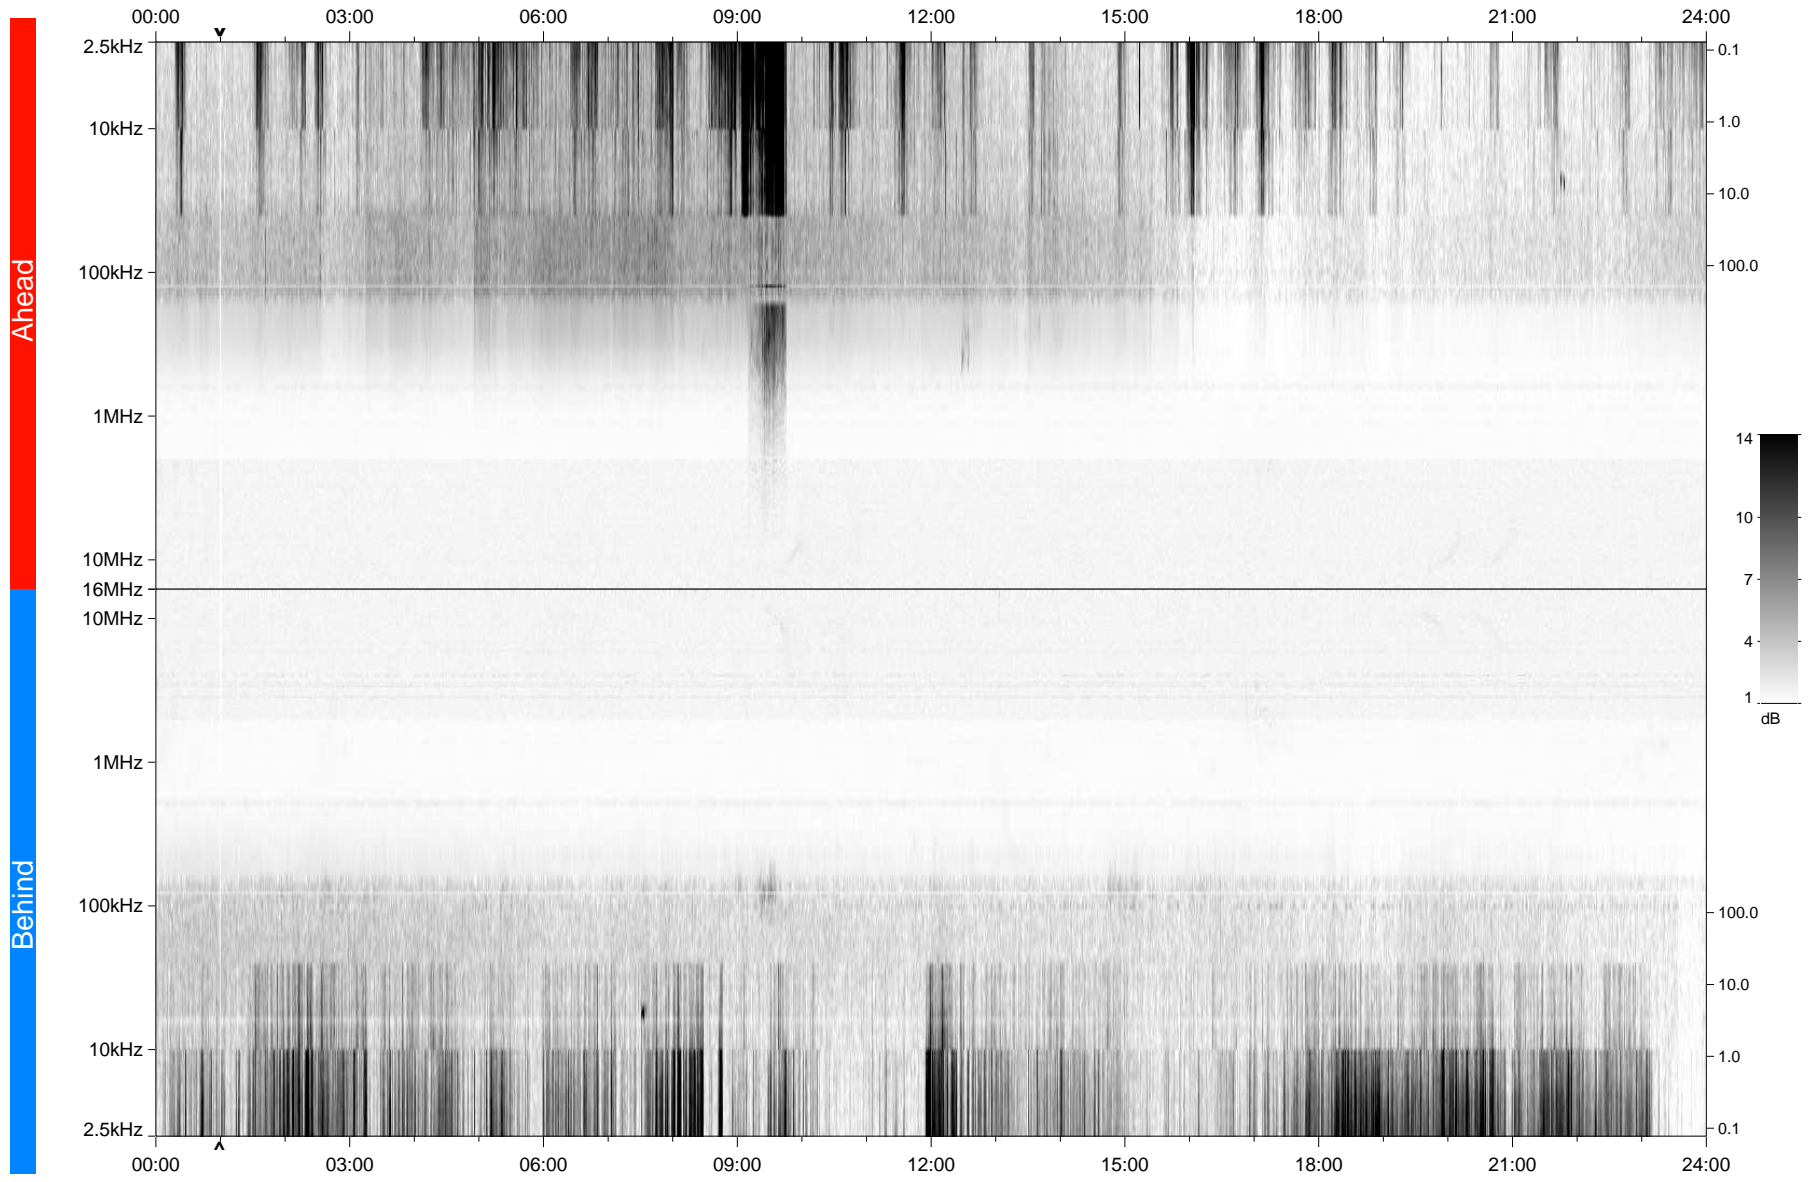

STEREO/WAVES Daily Summary - 14-Nov-2007 (DOY 318)

Ahead source file: swaves_ahead_2007_318_1_04.fin
Ahead PSE Angle: 20.2°

Behind PSE Angle: -19.9°
Behind source file: swaves_behind_2007_318_1_04.fin

Time (UTC)

file: stereo_swaves_daily-summary_gray_20071114_v04
made by: space.umn.edu on macOS with TDL 8.8.2 on 2022-10-19 16:34:57, with TLib V945 / dynspec V311