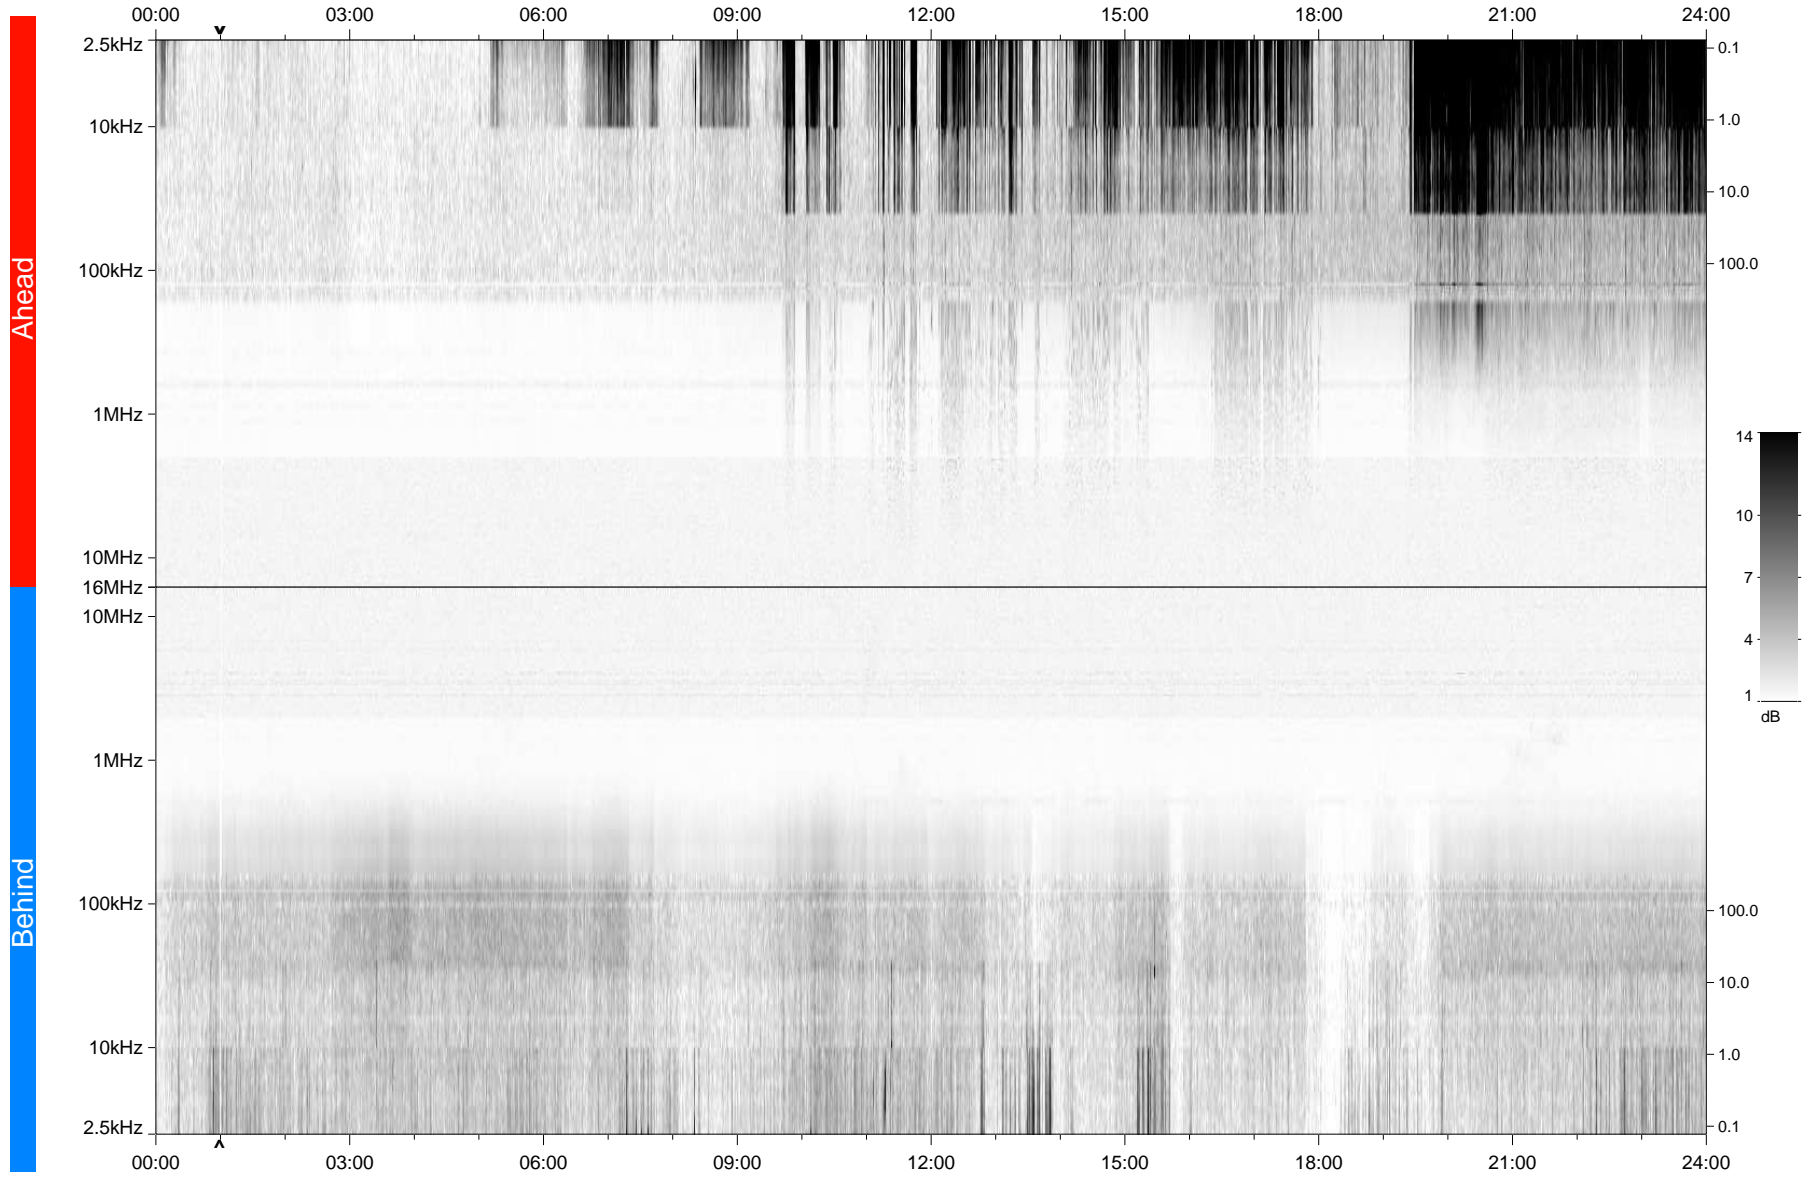

# STEREO/WAVES Daily Summary - 12-Nov-2007 (DOY 316)

Ahead source file: swaves\_ahead\_2007\_316\_1\_04.fin  
Ahead PSE Angle: 20.1°

Behind PSE Angle: -19.8°  
Behind source file: swaves\_behind\_2007\_316\_1\_04.fin

Time (UTC)

file: stereo\_swaves\_daily-summary\_gray\_20071112\_v04  
made by: space.umn.edu on macOS with IDL 8.8.2 on 2022-10-19 16:29:12, with TLib V945 / dynspec V311