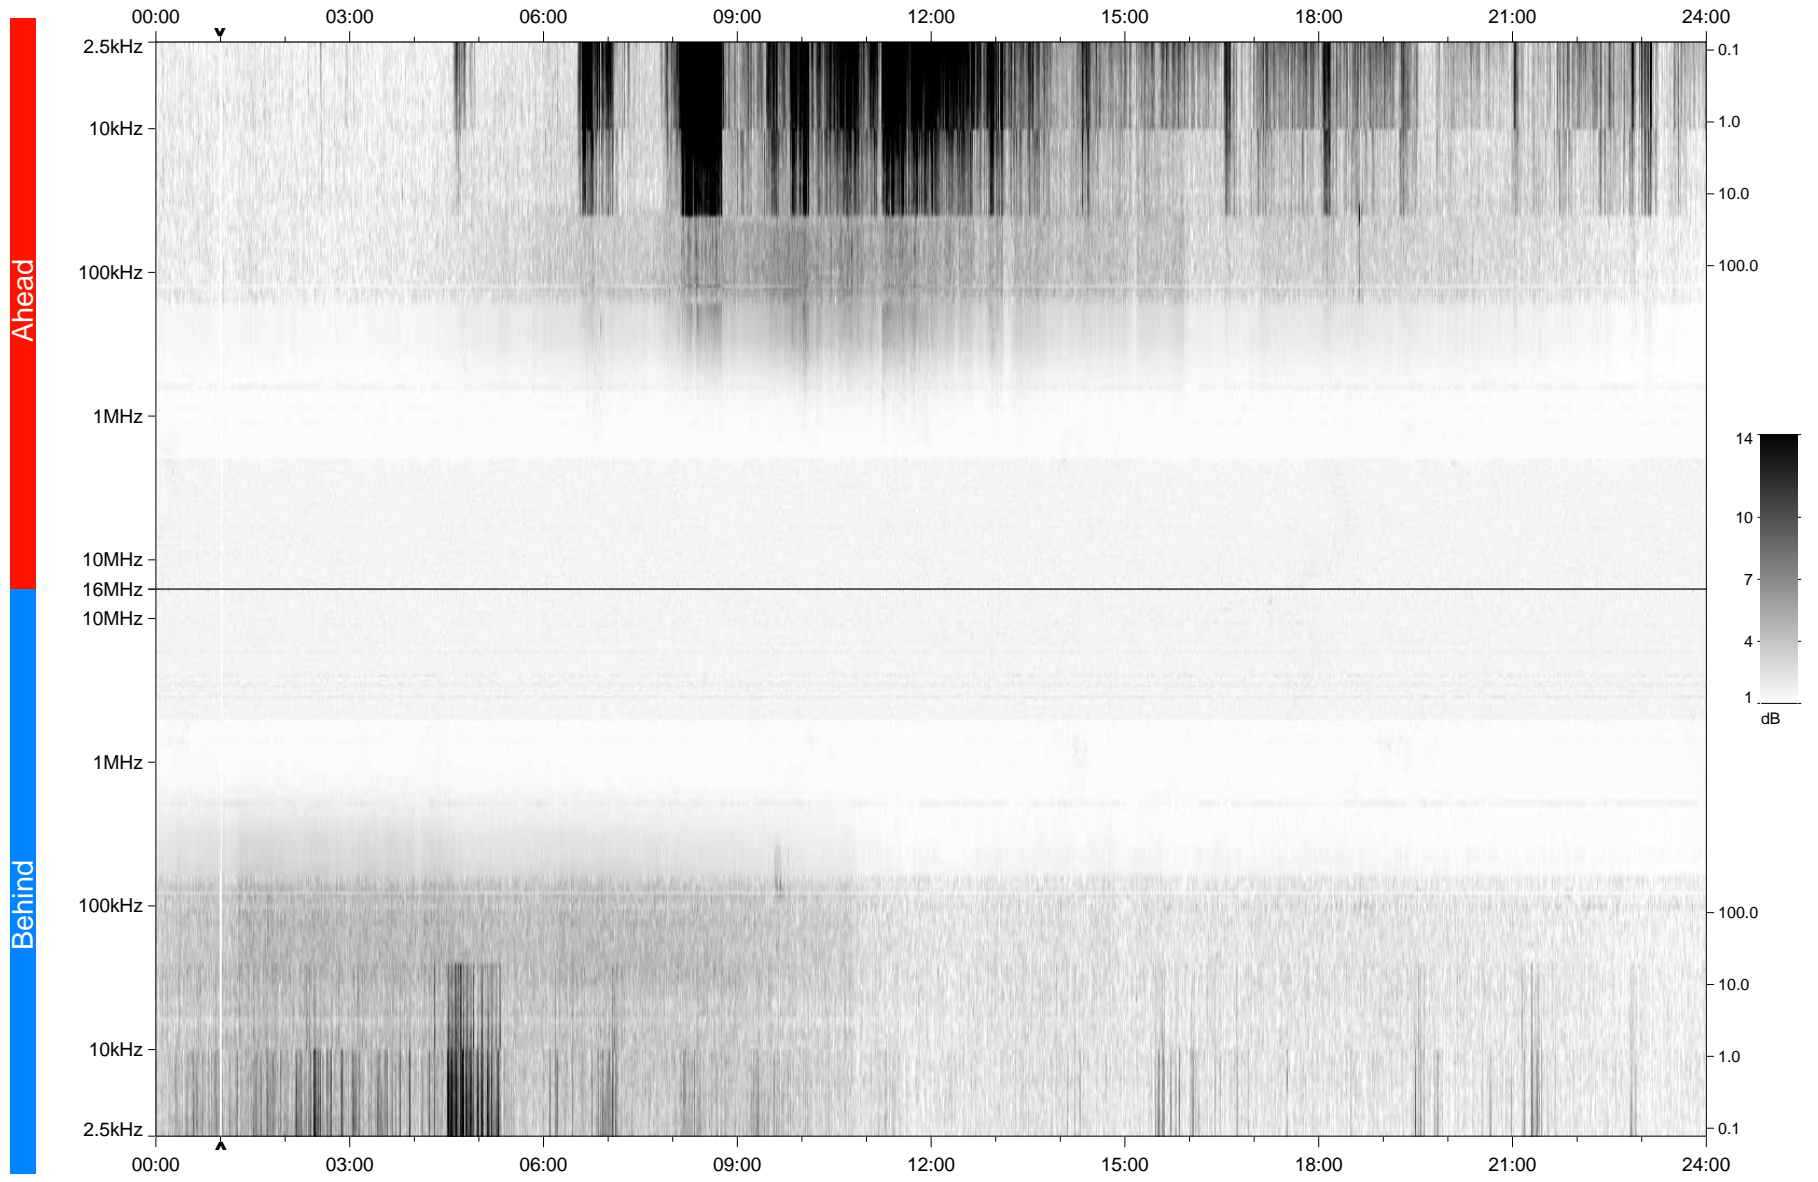

# STEREO/WAVES Daily Summary - 10-Nov-2007 (DOY 314)

Ahead source file: swaves\_ahead\_2007\_314\_1\_04.fin  
Ahead PSE Angle: 20.1°

Behind PSE Angle: -19.6°  
Behind source file: swaves\_behind\_2007\_314\_1\_04.fin

Time (UTC)

file: stereo\_swaves\_daily-summary\_gray\_20071110\_v04  
made by: space.umn.edu on macOS with IDL 8.8.2 on 2022-10-19 16:23:27, with TLib V945 / dynspec V311