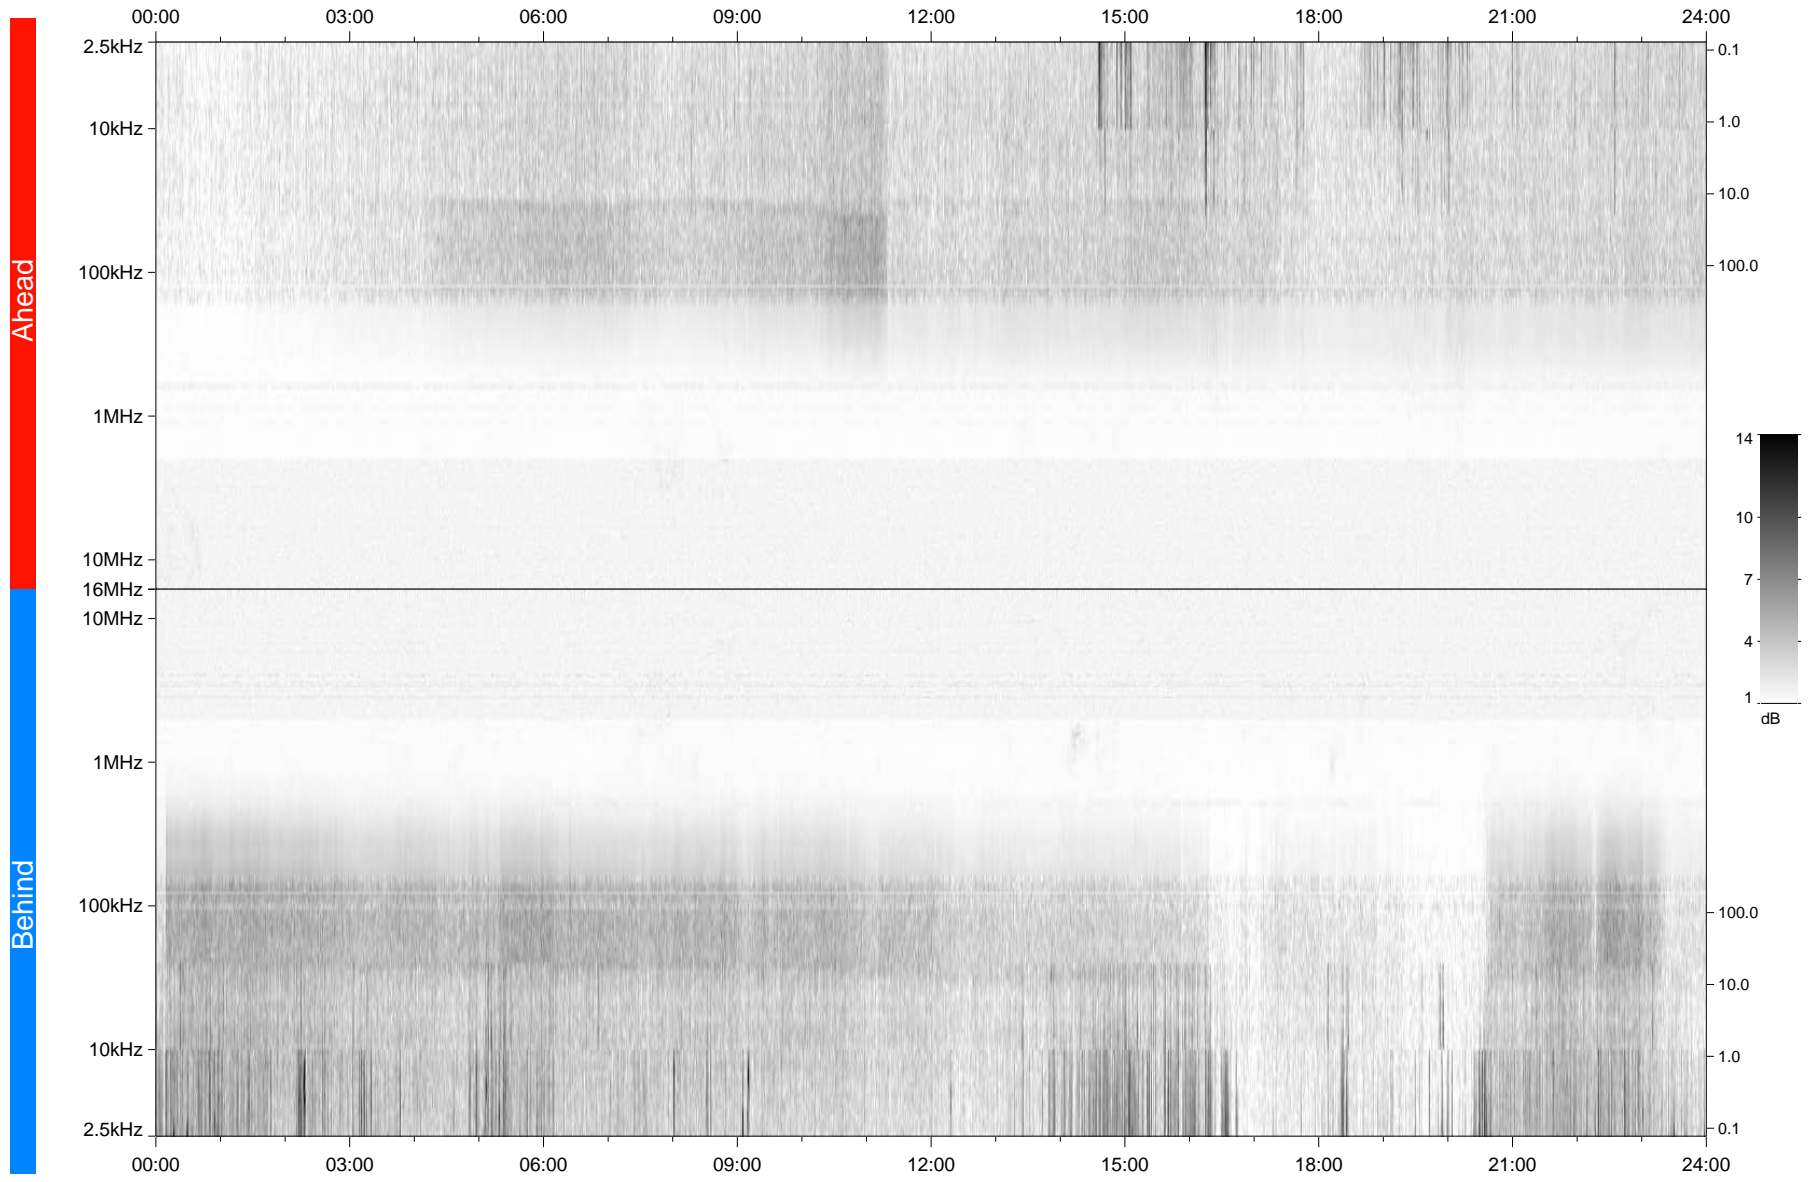

# STEREO/WAVES Daily Summary - 09-Nov-2007 (DOY 313)

Ahead source file: swaves\_ahead\_2007\_313\_1\_04.fin  
Ahead PSE Angle: 20.0°

Behind PSE Angle: -19.5°  
Behind source file: swaves\_behind\_2007\_313\_1\_04.fin

Time (UTC)

file: stereo\_swaves\_daily-summary\_gray\_20071109\_v04  
made by: space.umn.edu on macOS with TDL 8.8.2 on 2022-10-19 16:20:35, with TLib V945 / dynspec V311