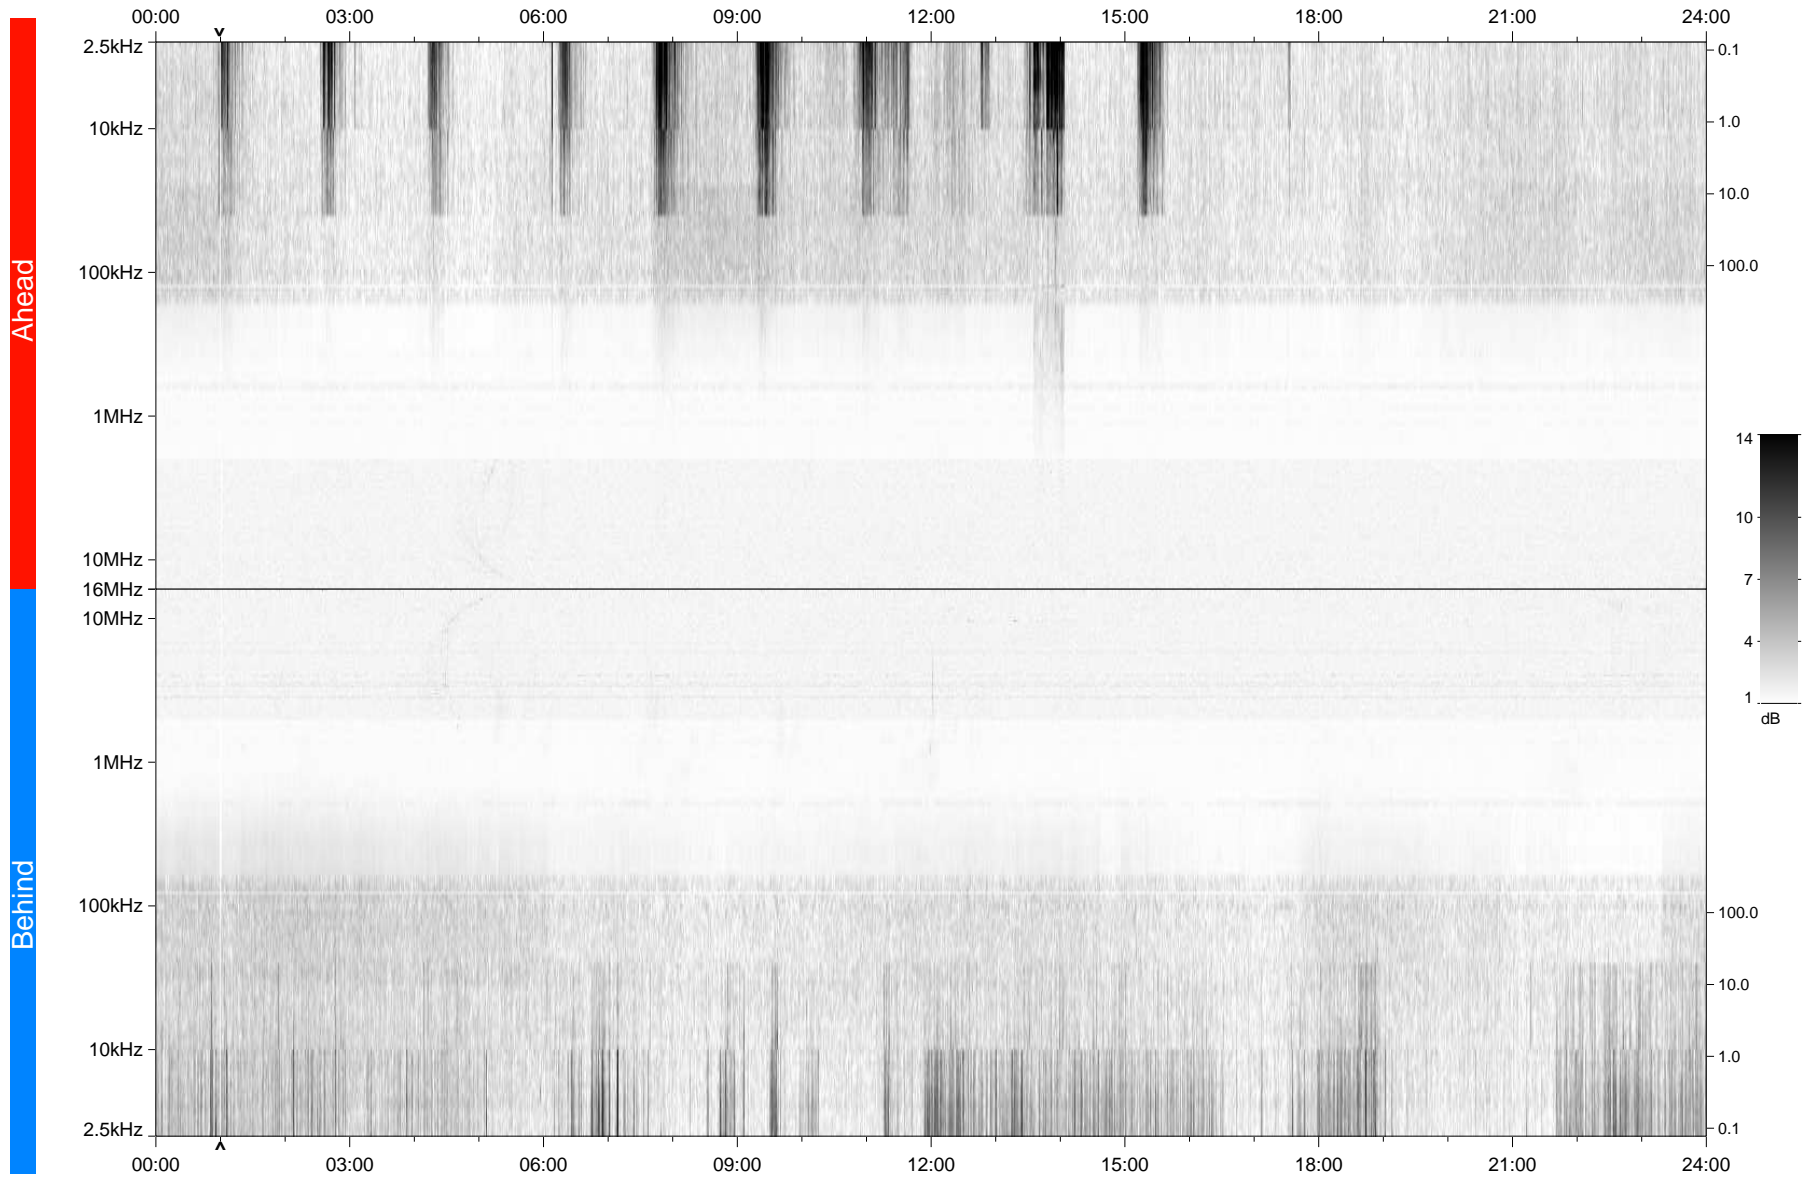

# STEREO/WAVES Daily Summary - 08-Nov-2007 (DOY 312)

Ahead source file: swaves\_ahead\_2007\_312\_1\_04.fin  
Ahead PSE Angle: 20.0°

Behind PSE Angle: -19.5°  
Behind source file: swaves\_behind\_2007\_312\_1\_04.fin

Time (UTC)

file: stereo\_swaves\_daily-summary\_gray\_20071108\_v04  
made by: space.umn.edu on macOS with TDL 8.8.2 on 2022-10-19 16:17:42, with TLib V945 / dynspec V311