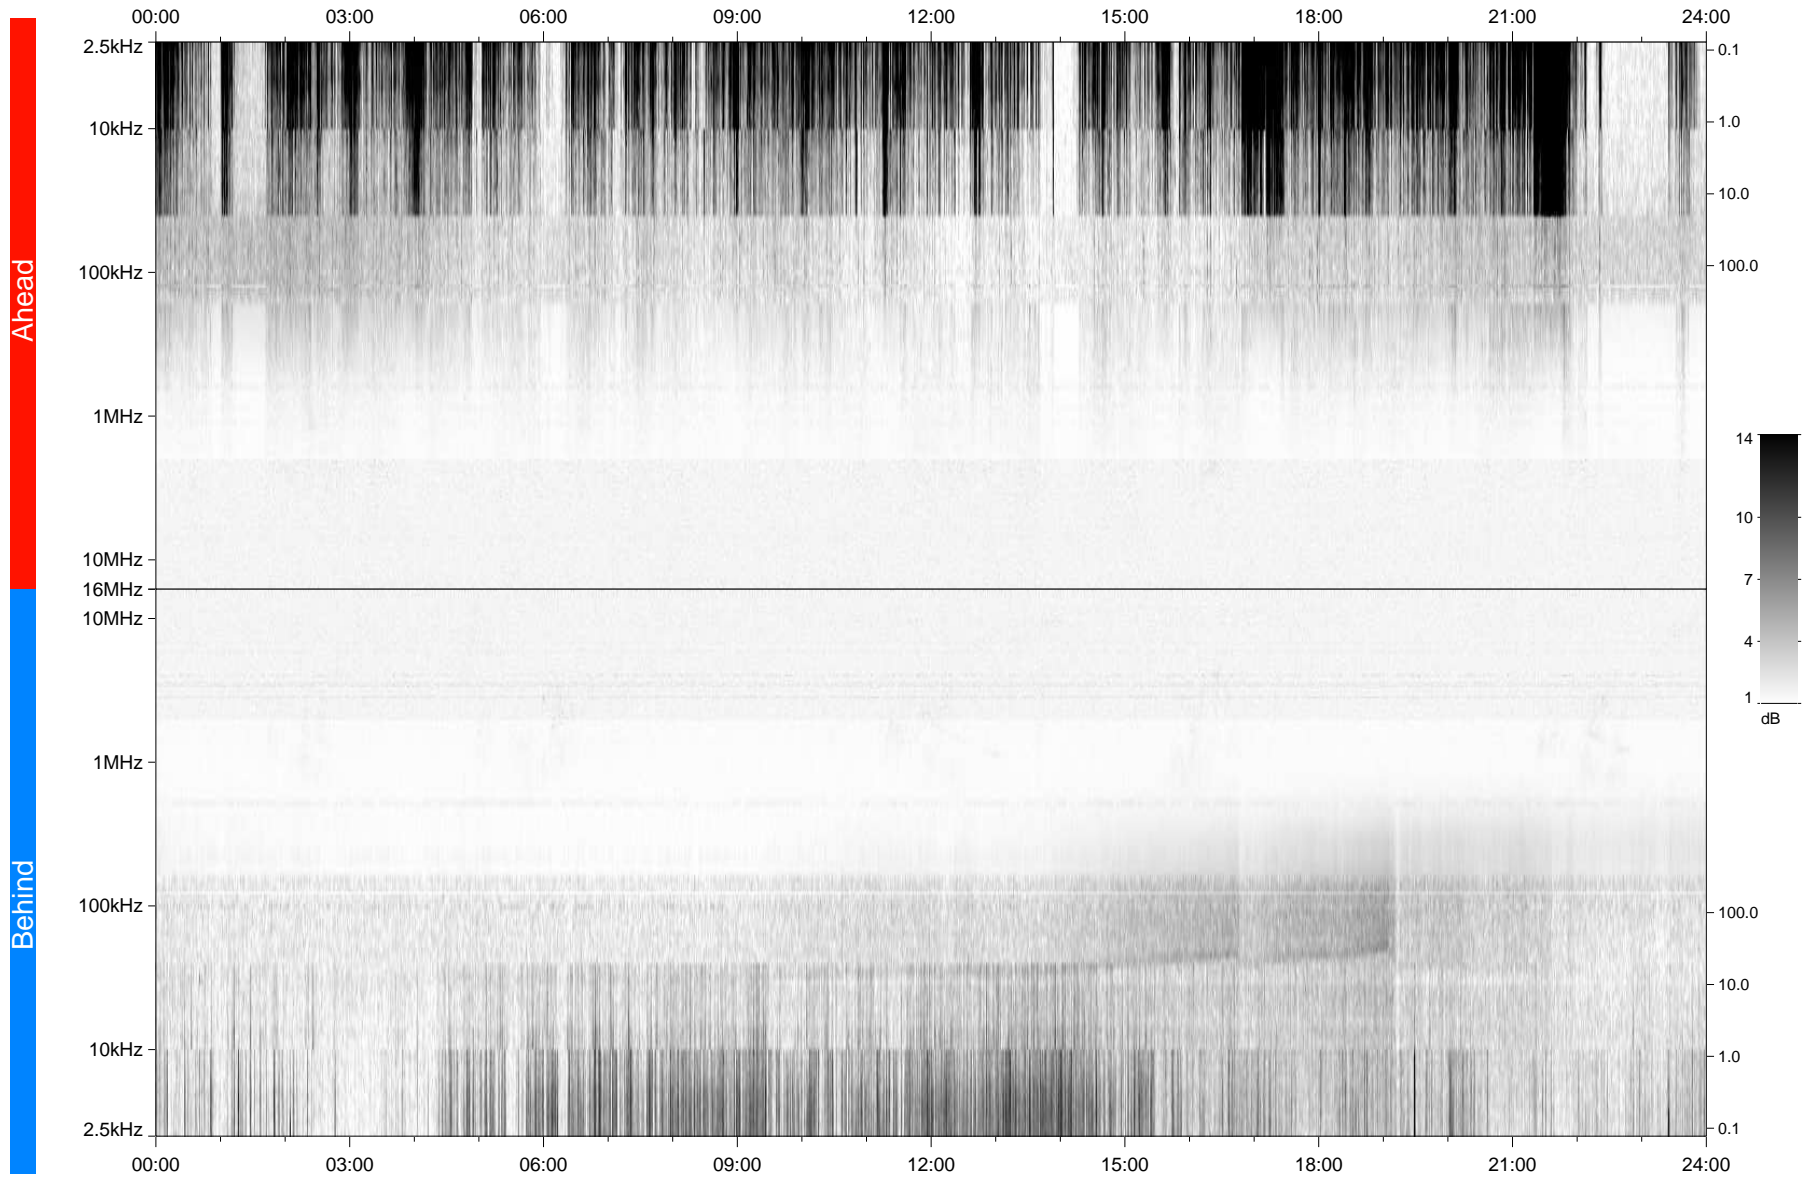

# STEREO/WAVES Daily Summary - 07-Nov-2007 (DOY 311)

Ahead source file: swaves\_ahead\_2007\_311\_1\_04.fin  
Ahead PSE Angle: 19.9°

Behind PSE Angle: -19.4°  
Behind source file: swaves\_behind\_2007\_311\_1\_04.fin

Time (UTC)

file: stereo\_swaves\_daily-summary\_gray\_20071107\_v04  
made by: space.umn.edu on macOS with TDL 8.8.2 on 2022-10-19 16:14:49, with TLib V945 / dynspec V311