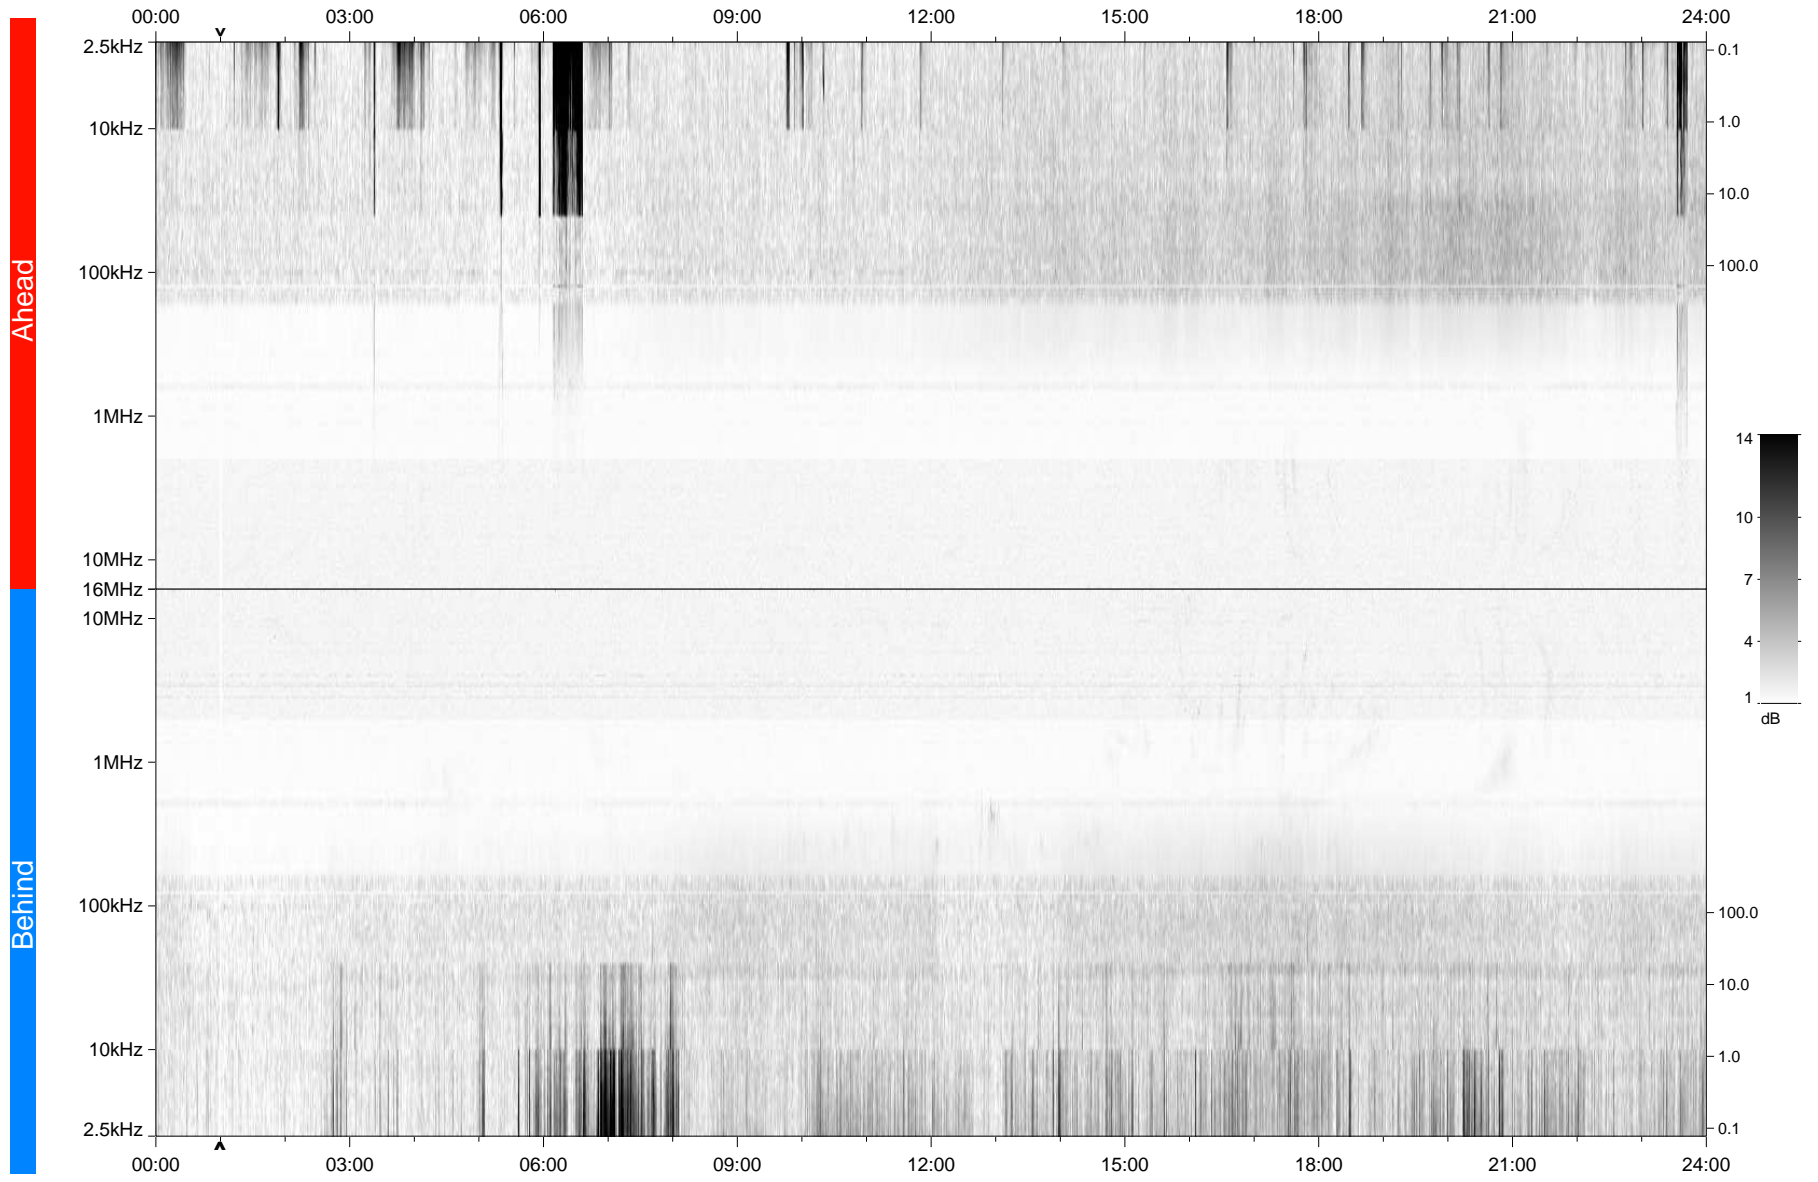

# STEREO/WAVES Daily Summary - 04-Nov-2007 (DOY 308)

Ahead source file: swaves\_ahead\_2007\_308\_1\_04.fin  
Ahead PSE Angle: 19.8°

Behind PSE Angle: -19.1°  
Behind source file: swaves\_behind\_2007\_308\_1\_04.fin

Time (UTC)

file: stereo\_swaves\_daily-summary\_gray\_20071104\_v04  
made by: space.umn.edu on macOS with IDL 8.8.2 on 2022-10-19 16:06:05, with TLib V945 / dynspec V311