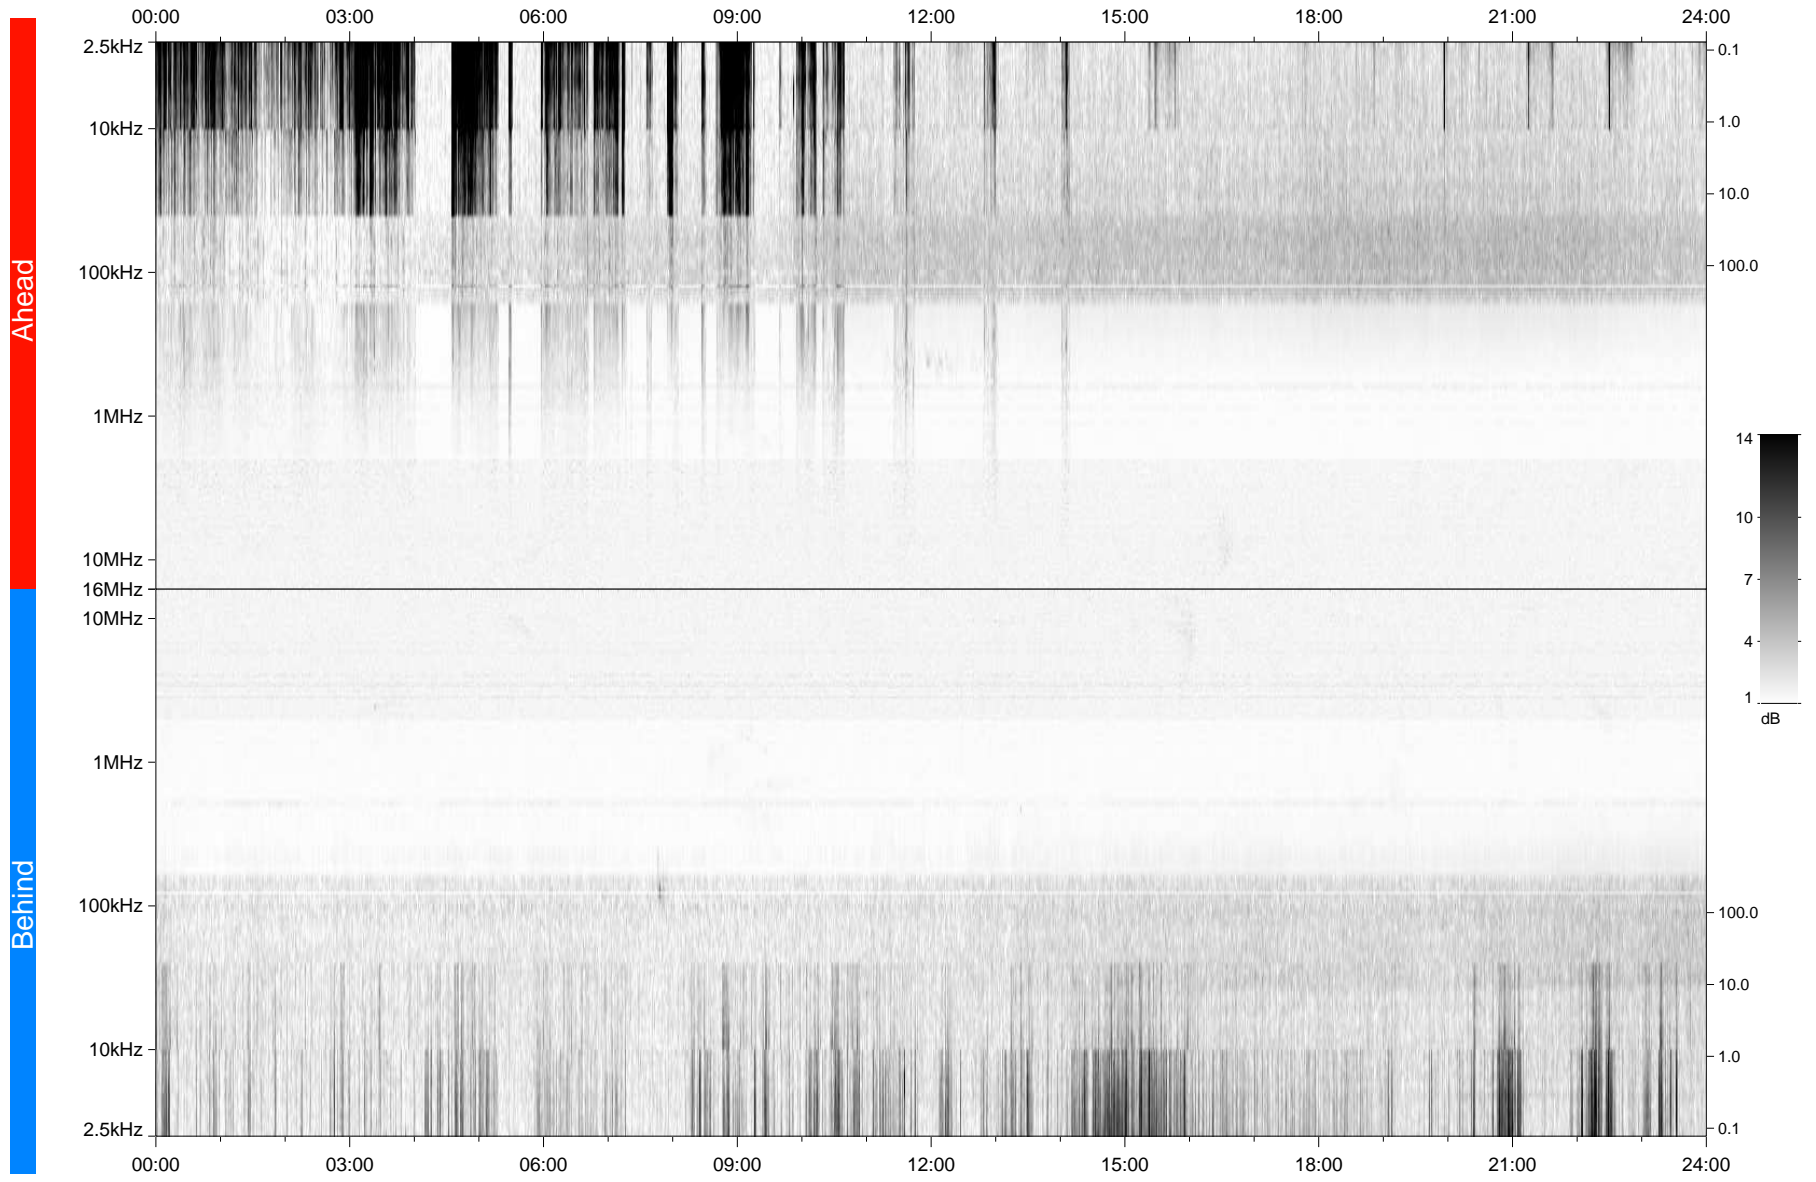

# STEREO/WAVES Daily Summary - 03-Nov-2007 (DOY 307)

Ahead source file: swaves\_ahead\_2007\_307\_1\_04.fin  
Ahead PSE Angle: 19.8°

Behind PSE Angle: -19.0°  
Behind source file: swaves\_behind\_2007\_307\_1\_04.fin

Time (UTC)

file: stereo\_swaves\_daily-summary\_gray\_20071103\_v04  
made by: space.umn.edu on macOS with TDL 8.8.2 on 2022-10-19 16:03:13, with TLib V945 / dynspec V311