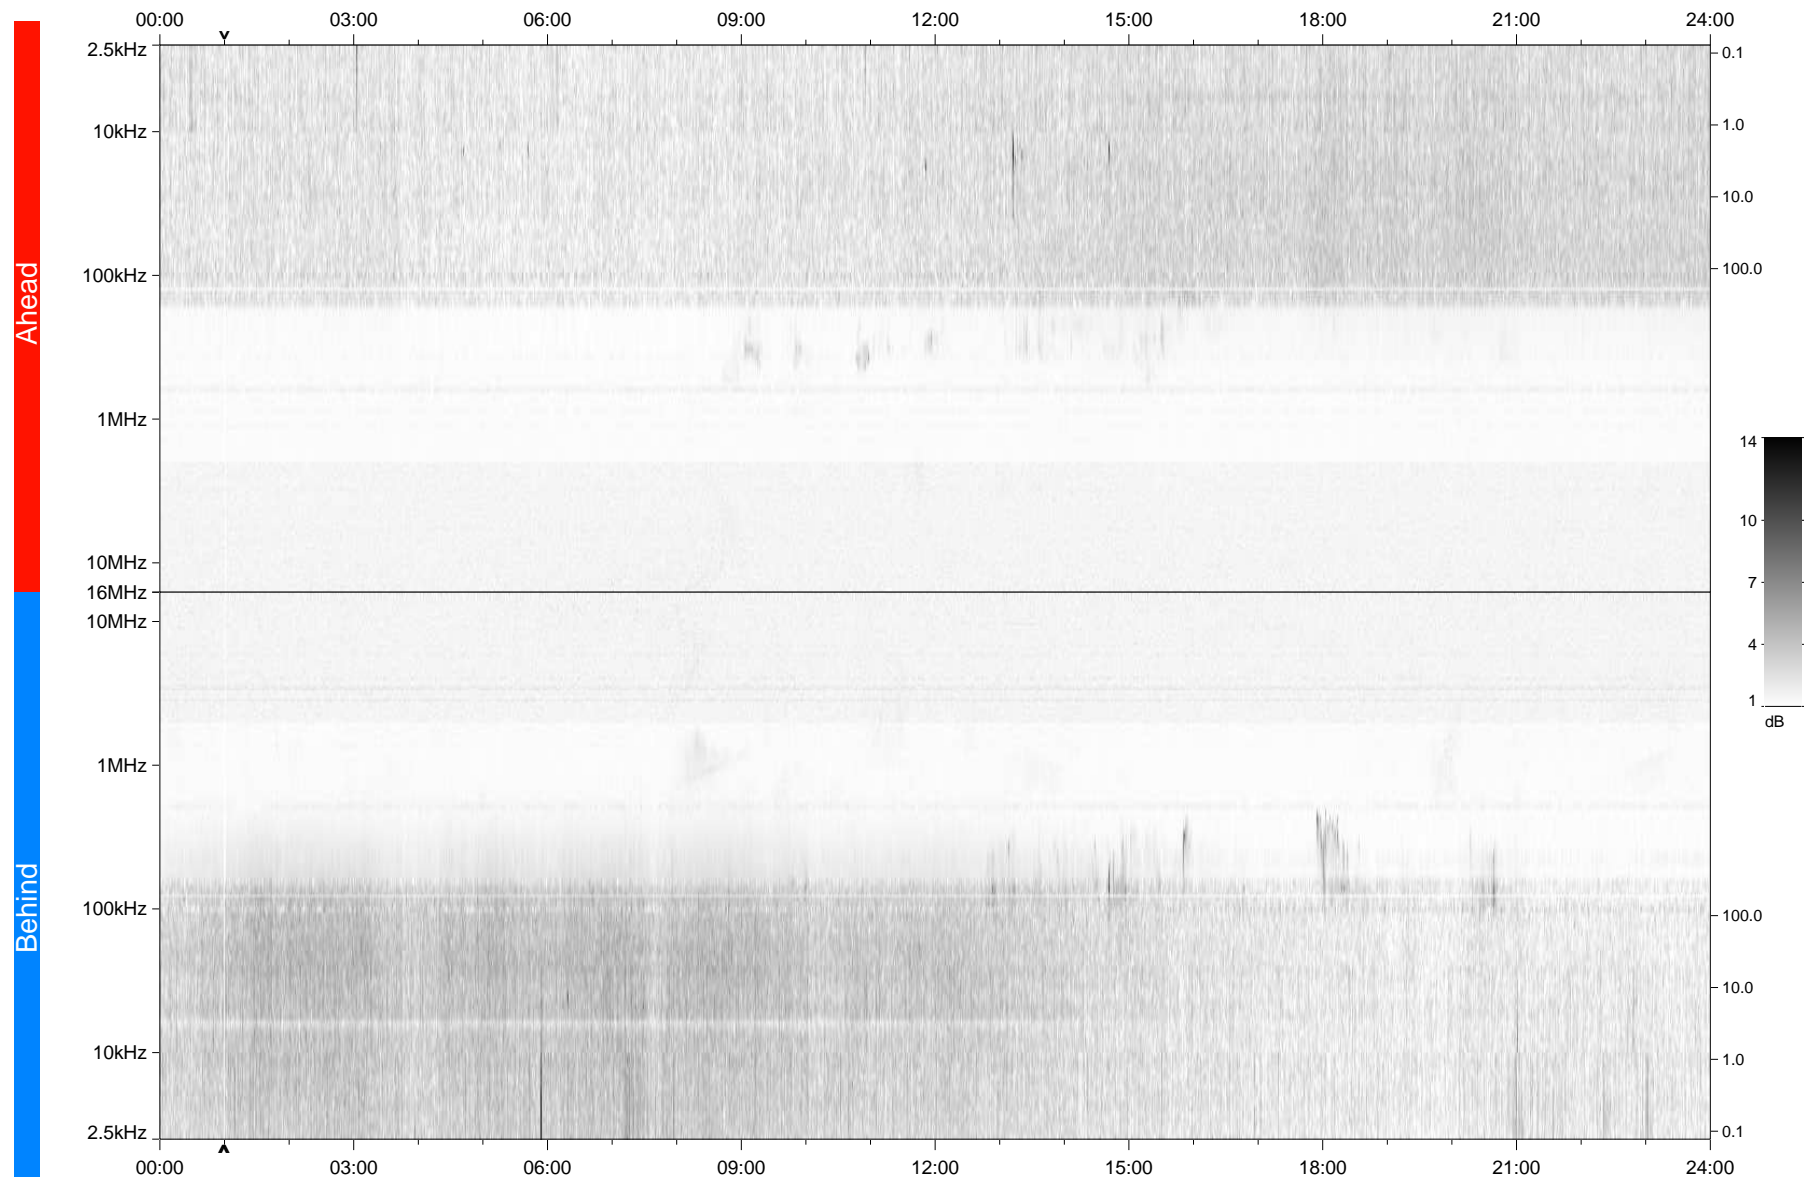

# STEREO/WAVES Daily Summary - 29-Oct-2007 (DOY 302)

Ahead source file: swaves\_ahead\_2007\_302\_1\_04.fin  
Ahead PSE Angle: 19.6°

Behind PSE Angle: -18.6°  
Behind source file: swaves\_behind\_2007\_302\_1\_04.fin

Time (UTC)

file: stereo\_swaves\_daily-summary\_gray\_20071029\_v04  
made by: space.umn.edu on macOS with IDL 8.8.2 on 2022-10-19 15:48:52, with TLib V945 / dynspec V311