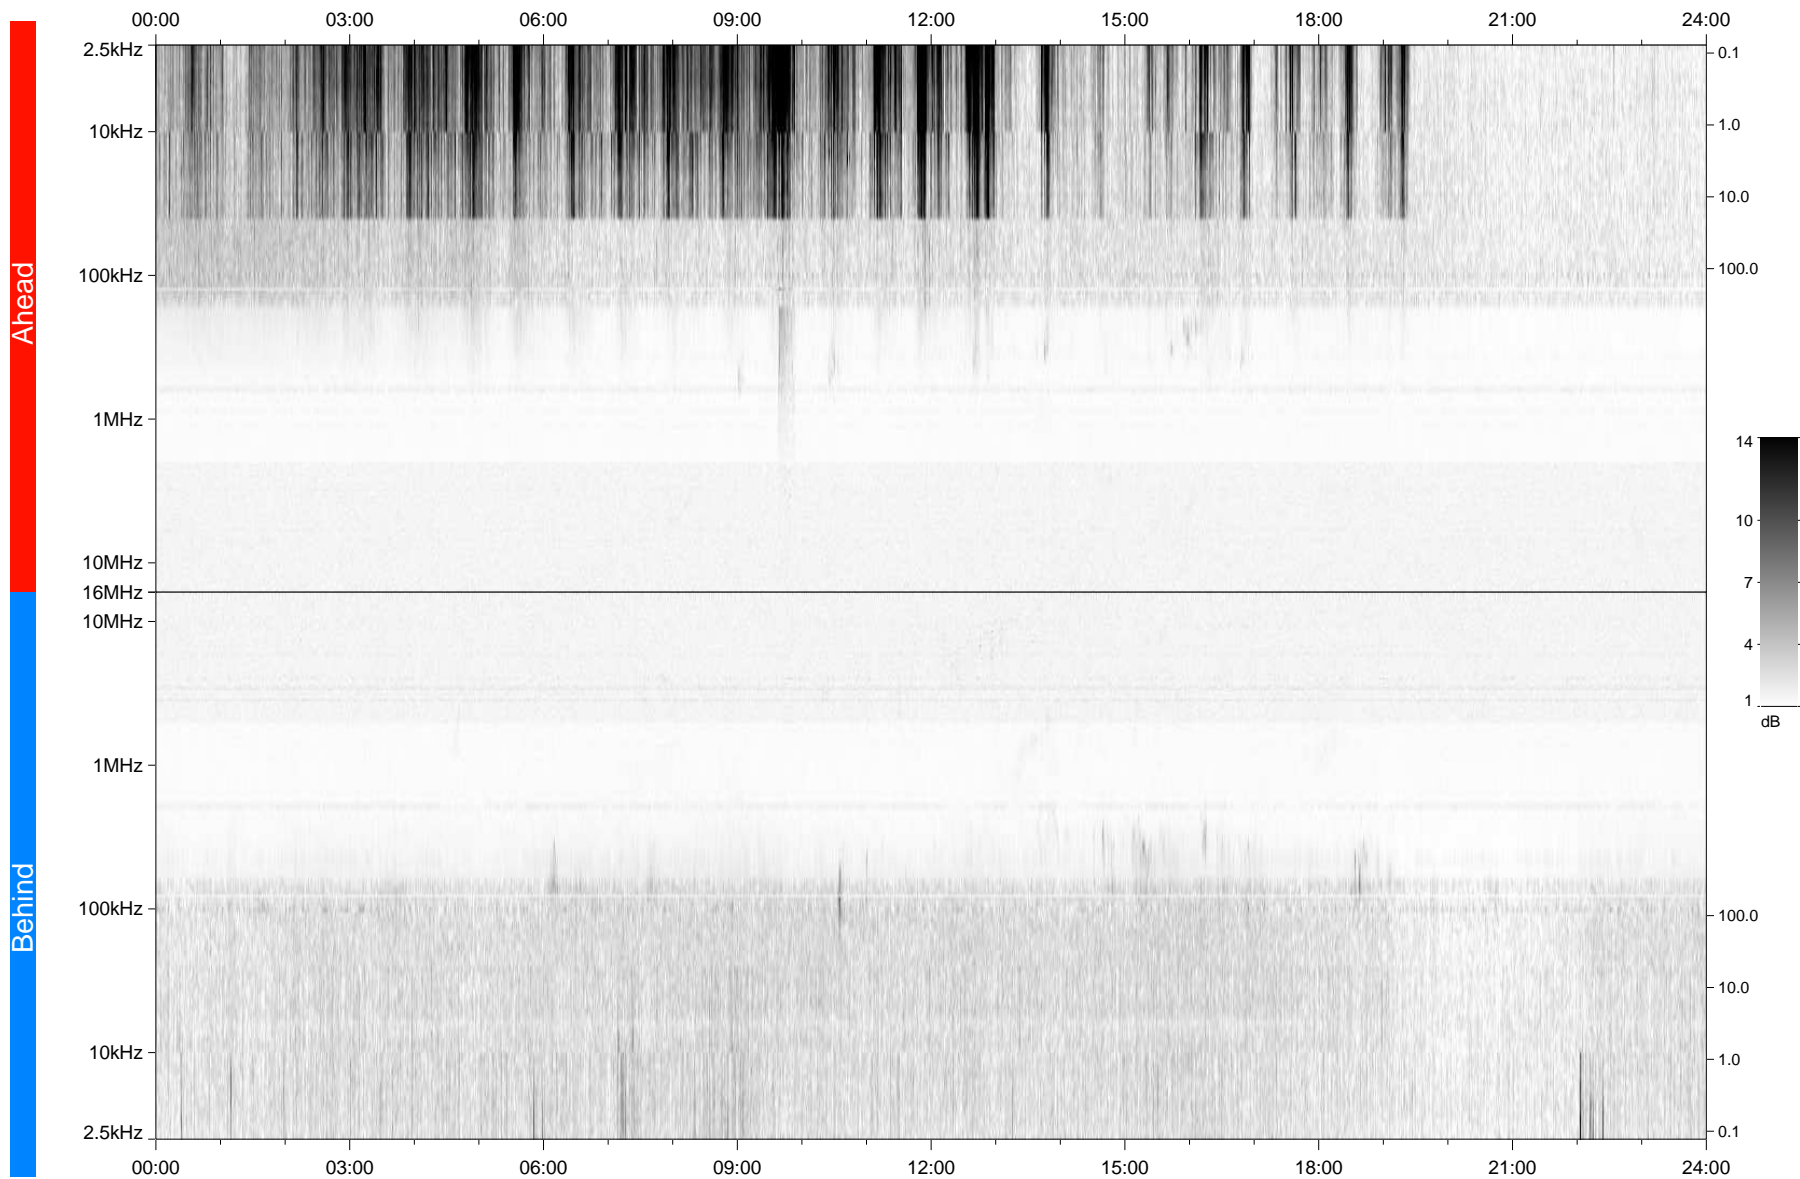

# STEREO/WAVES Daily Summary - 28-Oct-2007 (DOY 301)

Ahead source file: swaves\_ahead\_2007\_301\_1\_04.fin  
Ahead PSE Angle: 19.5°

Behind PSE Angle: -18.5°  
Behind source file: swaves\_behind\_2007\_301\_1\_04.fin

Time (UTC)

file: stereo\_swaves\_daily-summary\_gray\_20071028\_v04  
made by: space.umn.edu on macOS with IDL 8.8.2 on 2022-10-19 15:45:59, with TLib V945 / dynspec V311