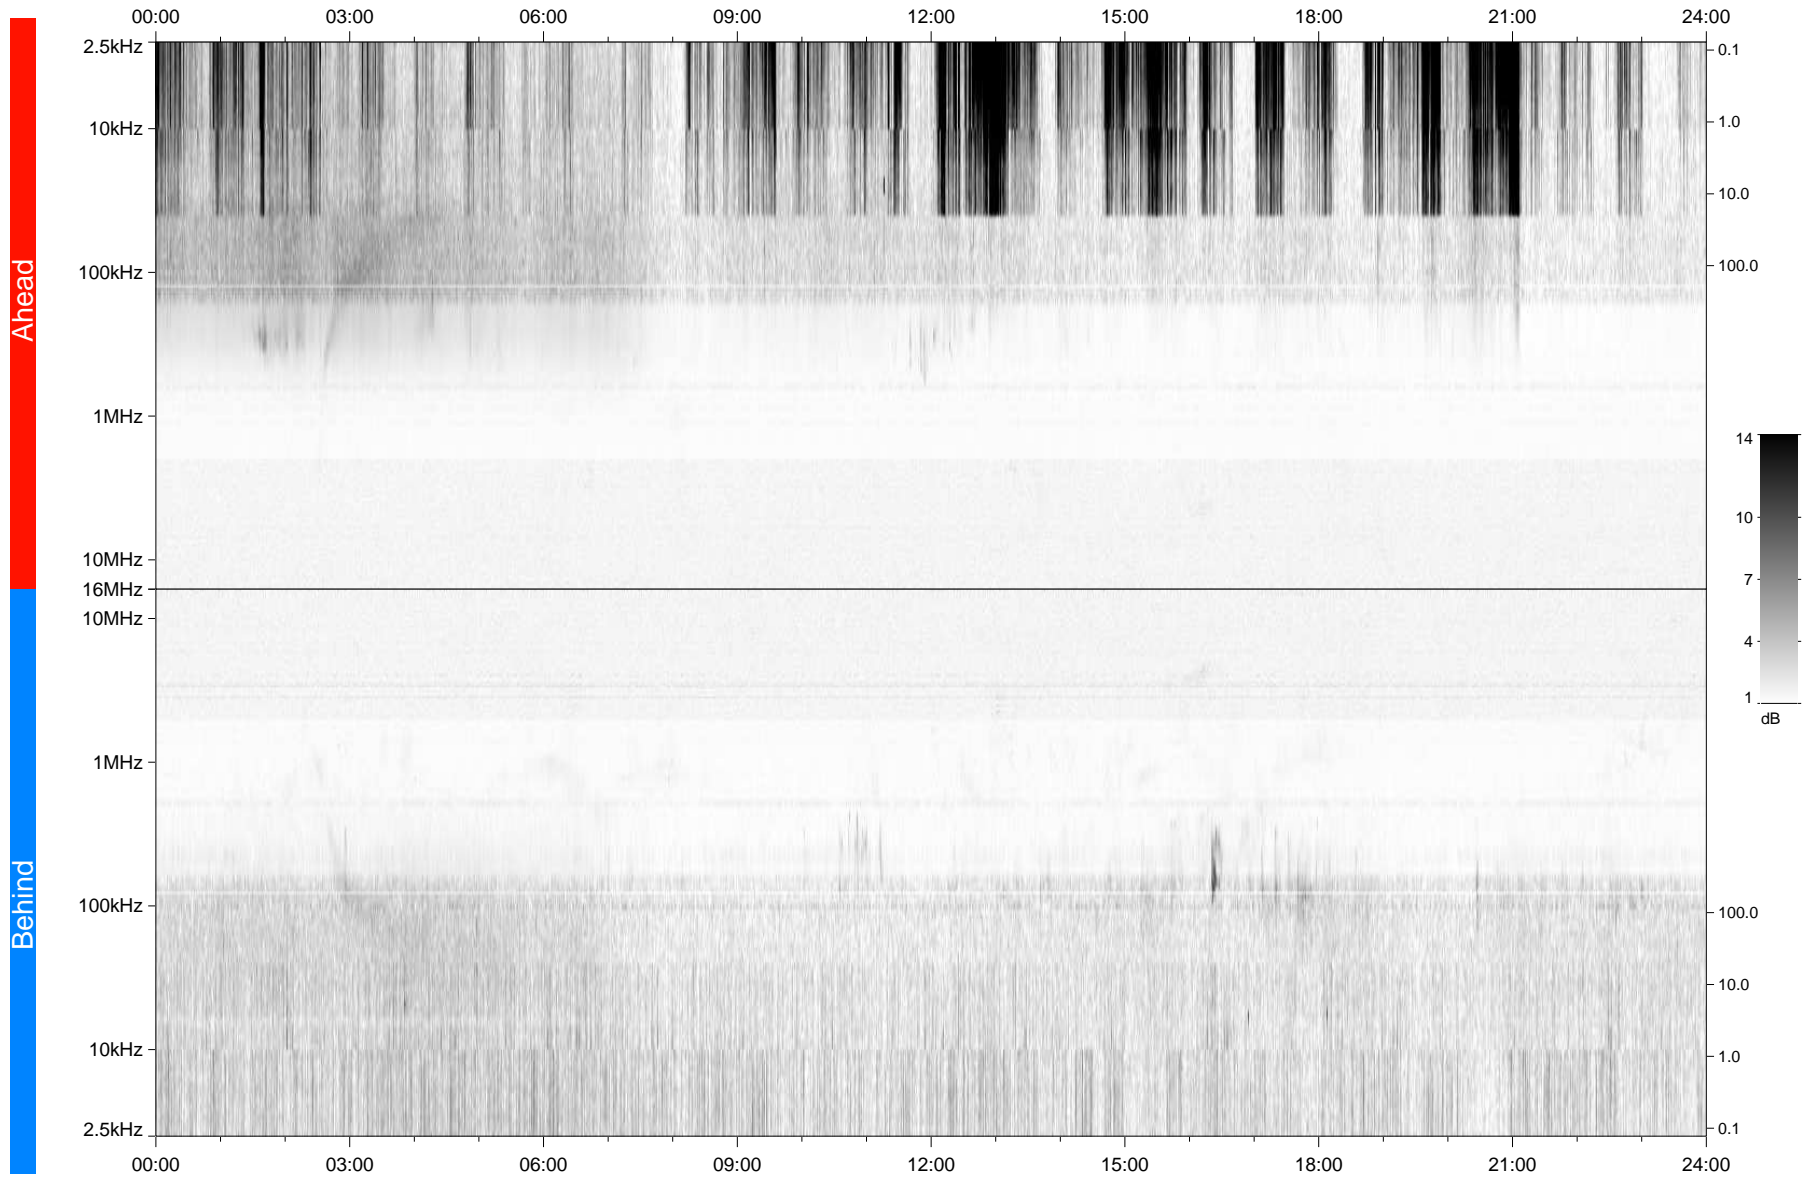

# STEREO/WAVES Daily Summary - 26-Oct-2007 (DOY 299)

Ahead source file: swaves\_ahead\_2007\_299\_1\_04.fin  
Ahead PSE Angle: 19.5°

Behind PSE Angle: -18.3°  
Behind source file: swaves\_behind\_2007\_299\_1\_04.fin

Time (UTC)

file: stereo\_swaves\_daily-summary\_gray\_20071026\_v04  
made by: space.umn.edu on macOS with TDL 8.8.2 on 2022-10-19 15:40:13, with Tlib V945 / dynspec V311