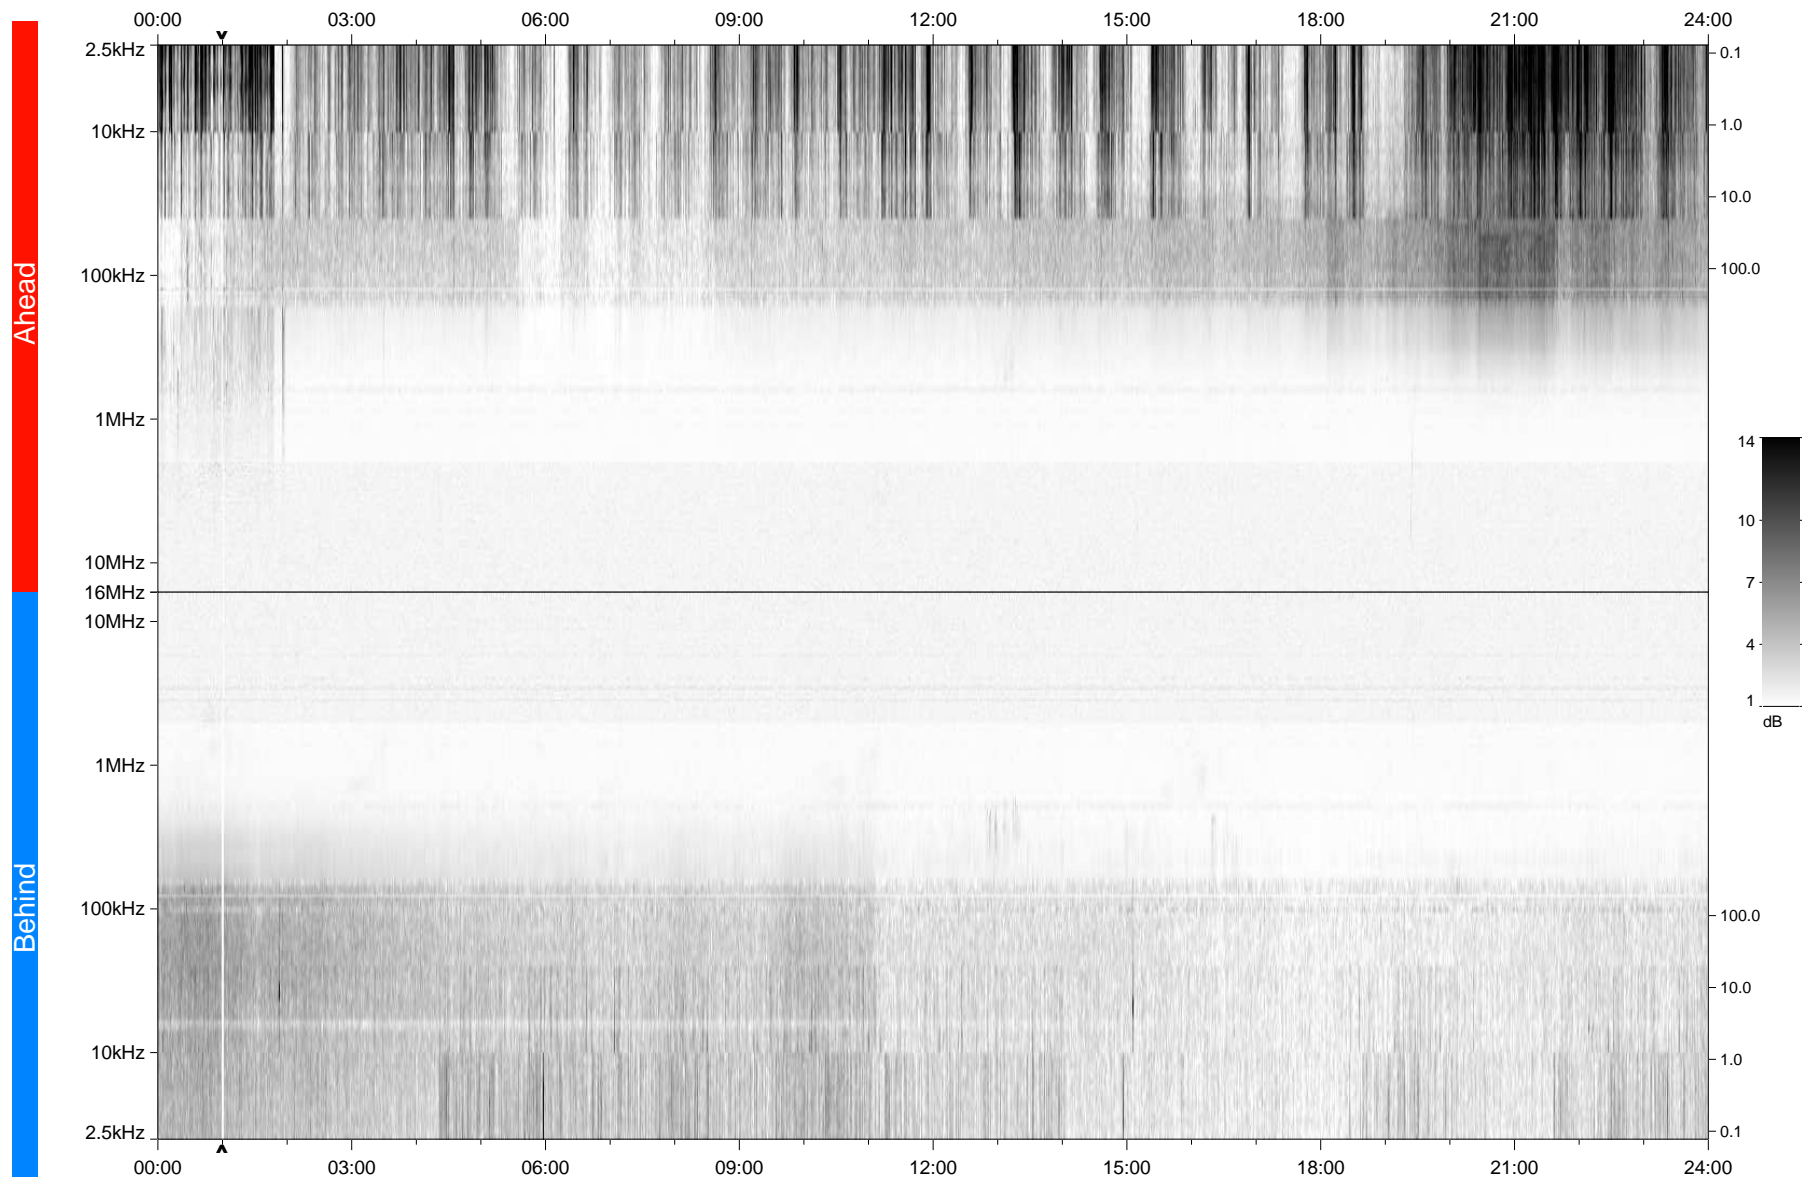

# STEREO/WAVES Daily Summary - 25-Oct-2007 (DOY 298)

Ahead source file: swaves\_ahead\_2007\_298\_1\_04.fin  
Ahead PSE Angle: 19.4°

Behind PSE Angle: -18.2°  
Behind source file: swaves\_behind\_2007\_298\_1\_04.fin

Time (UTC)

file: stereo\_swaves\_daily-summary\_gray\_20071025\_v04  
made by: space.umn.edu on macOS with TDL 8.8.2 on 2022-10-19 15:37:22, with TLib V945 / dynspec V311