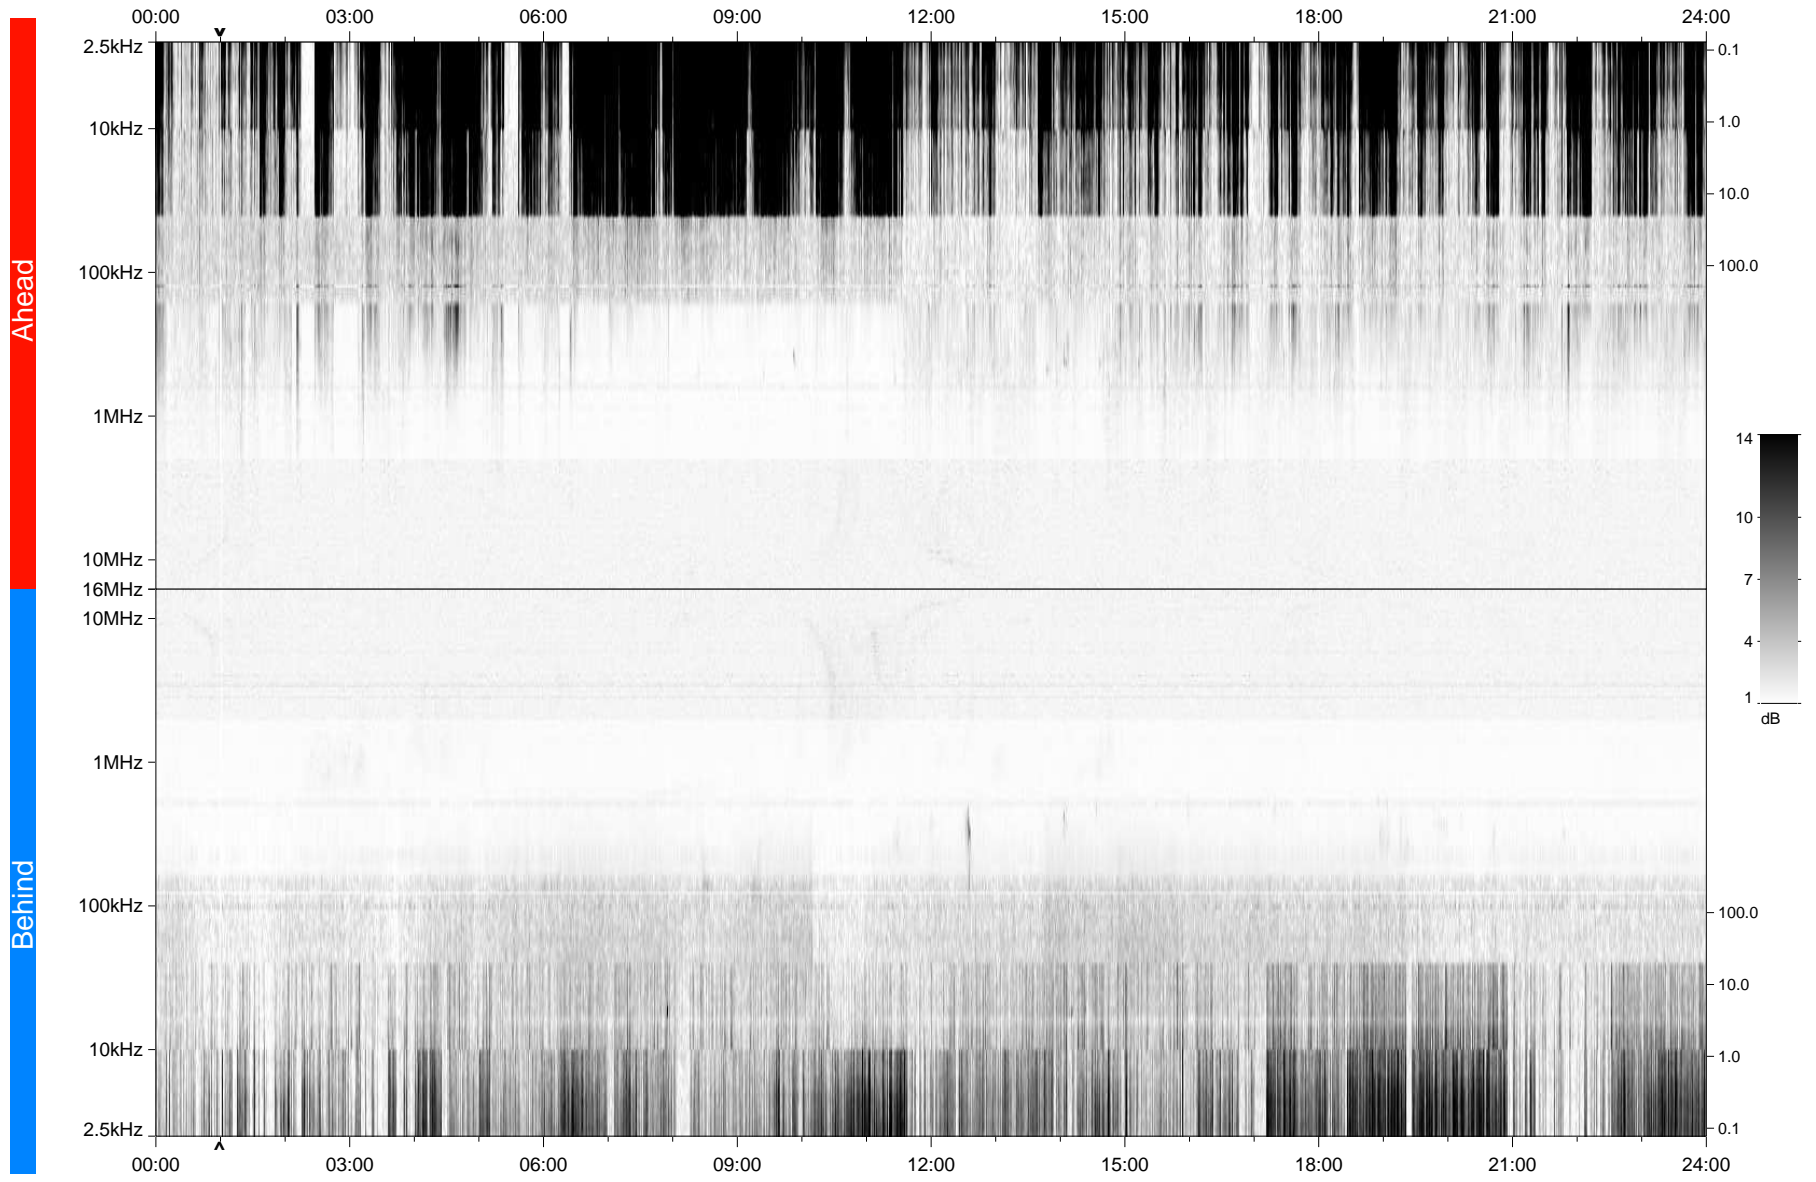

# STEREO/WAVES Daily Summary - 21-Oct-2007 (DOY 294)

Ahead source file: swaves\_ahead\_2007\_294\_1\_04.fin  
Ahead PSE Angle: 19.3°

Behind PSE Angle: -17.8°  
Behind source file: swaves\_behind\_2007\_294\_1\_04.fin

Time (UTC)

file: stereo\_swaves\_daily-summary\_gray\_20071021\_v04  
made by: space.umn.edu on macOS with TDL 8.8.2 on 2022-10-19 15:25:50, with TLib V945 / dynspec V311